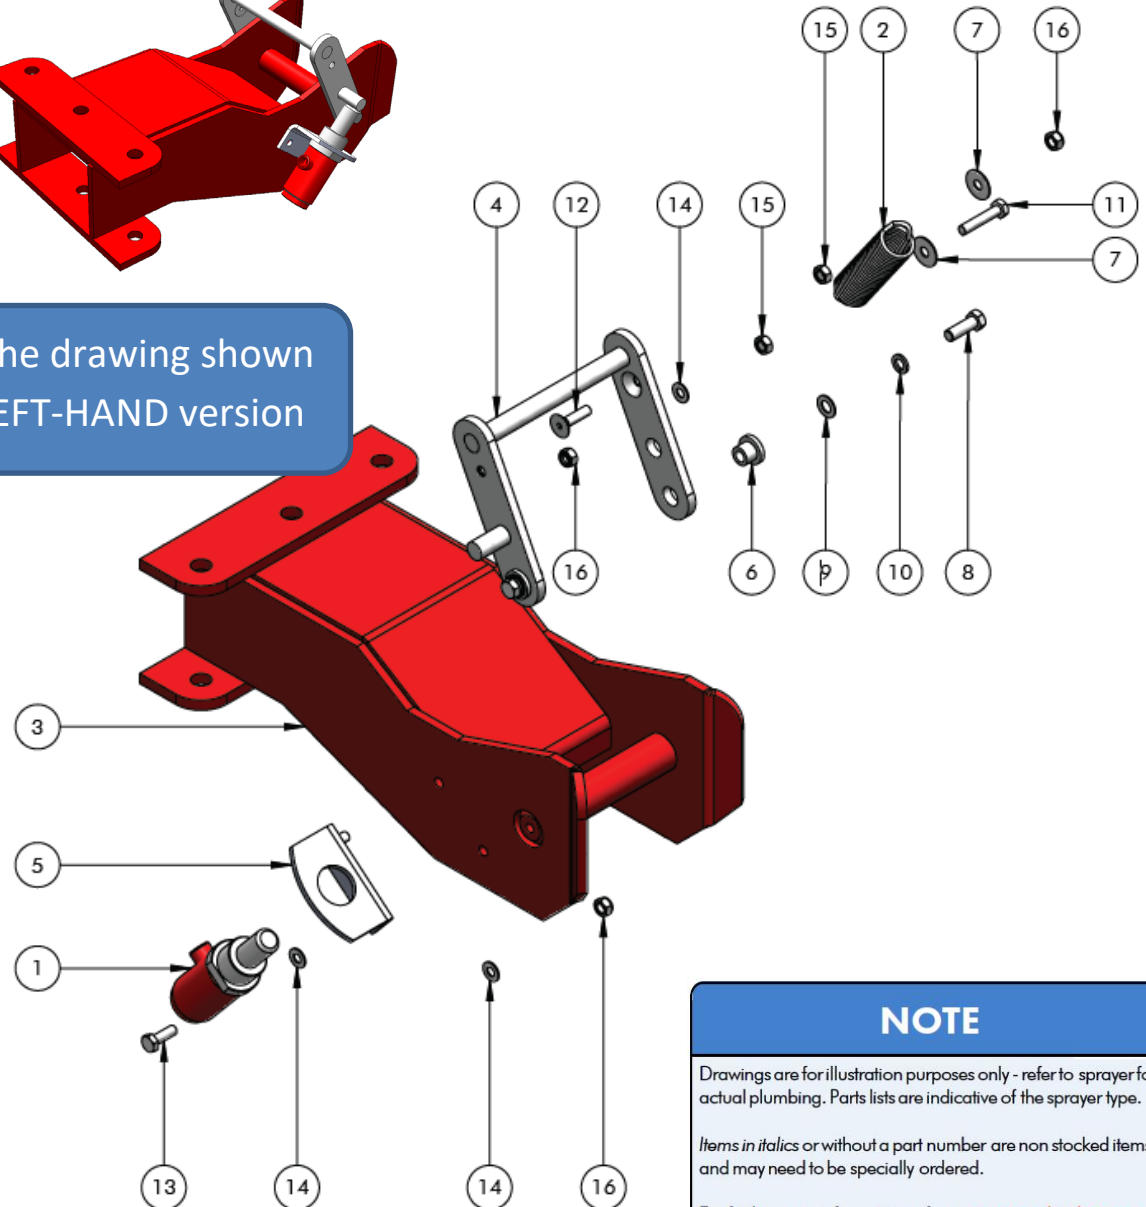

AB243200-001R

OUTRIGGER KIT RH (WEED-IT)

The Left (AB243200-001L) and Right-Hand versions uses the same components with the release ram & mechanism assembled on alternative sides.

Weight = tba

CAUTION; the drawing shown is for the LEFT-HAND version

ITEM NO.	PART NUMBER	DESCRIPTION	QTY.
1	AB20800	CYLINDER LOCKING 36M BOOM	1
2	AB243115-100	SPRING	1
3	AB243200-100	OUTRIGGER BRACKET	1
4	AB243202-100	LOCK LEVER HITCH	1
5	AB243203-100	CYLINDER MOUNT HITCH	1
6	AB243206-100	LOCK LIFTER BUSH	2
7		5/16" X 1 1/4" 16G FLAT WASHER	2
8		M12 X 35 SET SCREW HT ZP	2
9		M12 FLAT WASHER ZP	2
10		M12 SPRING WASHER ZP	2
11		M10 X 50 SET SCREW HT ZP	1
12		M10 X 40 C/SUNK HEAD CAP SCREW	1
13		M10 X 30 SET SCREW HT ZP	2
14		M10 FLAT WASHER ZP	5
15		M10 HEX NUT HT ZP	2
16		M10 NYLOC NUT HT ZP	4