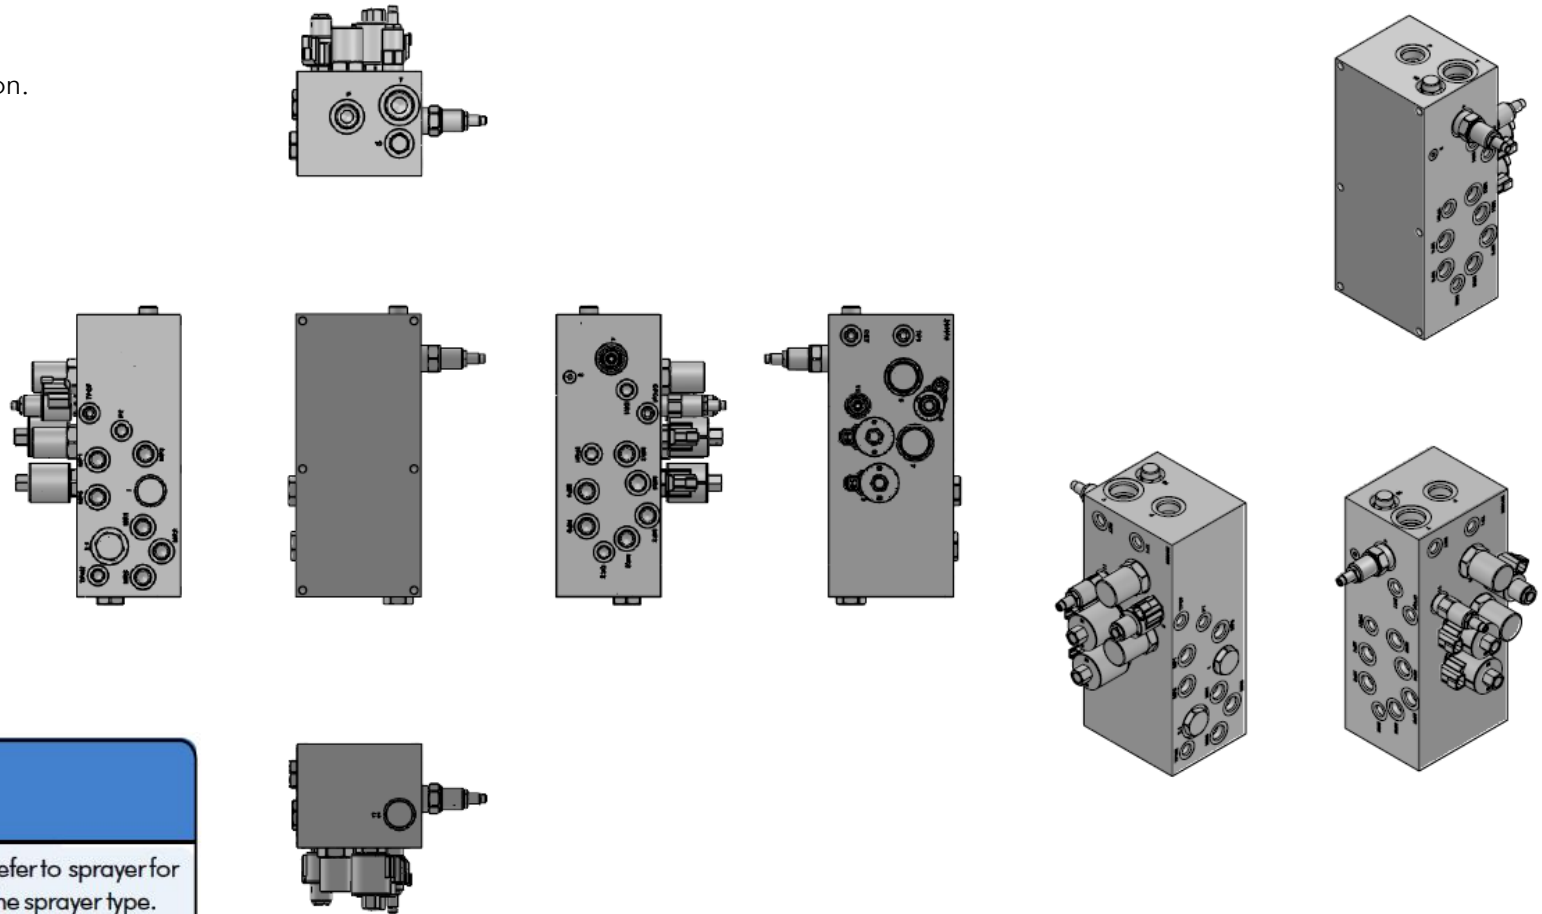

HP-103

HYDRAULIC MANIFOLD FUSION

As used on Quantum Smart Sprayers

See Tech Support for further information.

NOTE

Drawings are for illustration purposes only - refer to sprayer for actual plumbing. Parts lists are indicative of the sprayer type.