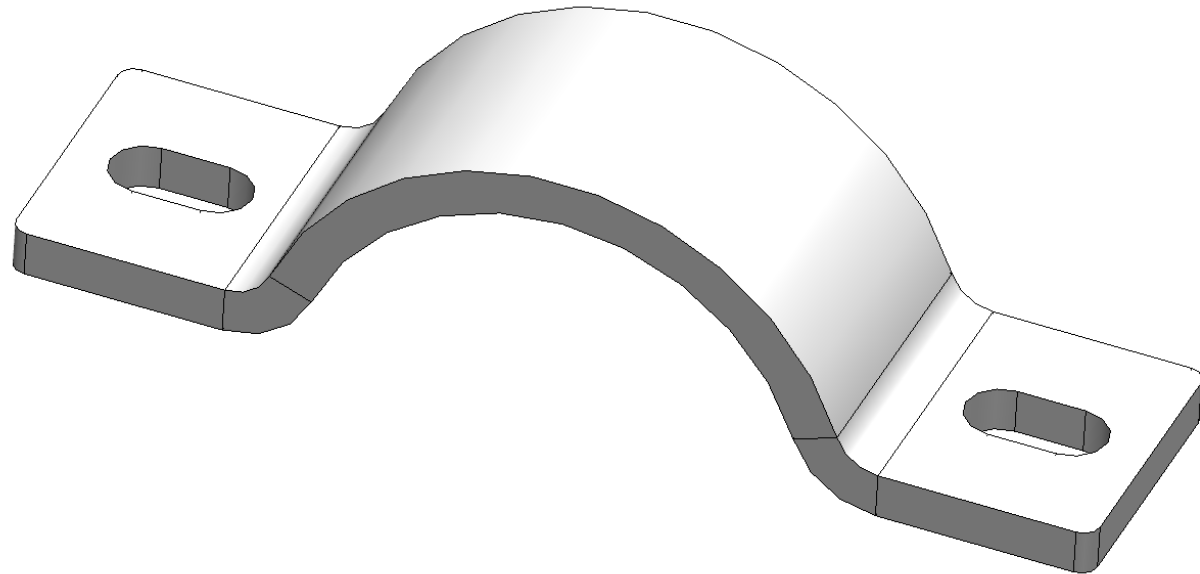

HP-274A-14G

CLAMP HALF SADDLE 90MM GALV

Saddle clamp half to suit 90mm (QM Towers).

Galvanised steel.

NOTE

Drawings are for illustration purposes only - refer to sprayer for actual plumbing. Parts lists are indicative of the sprayer type.