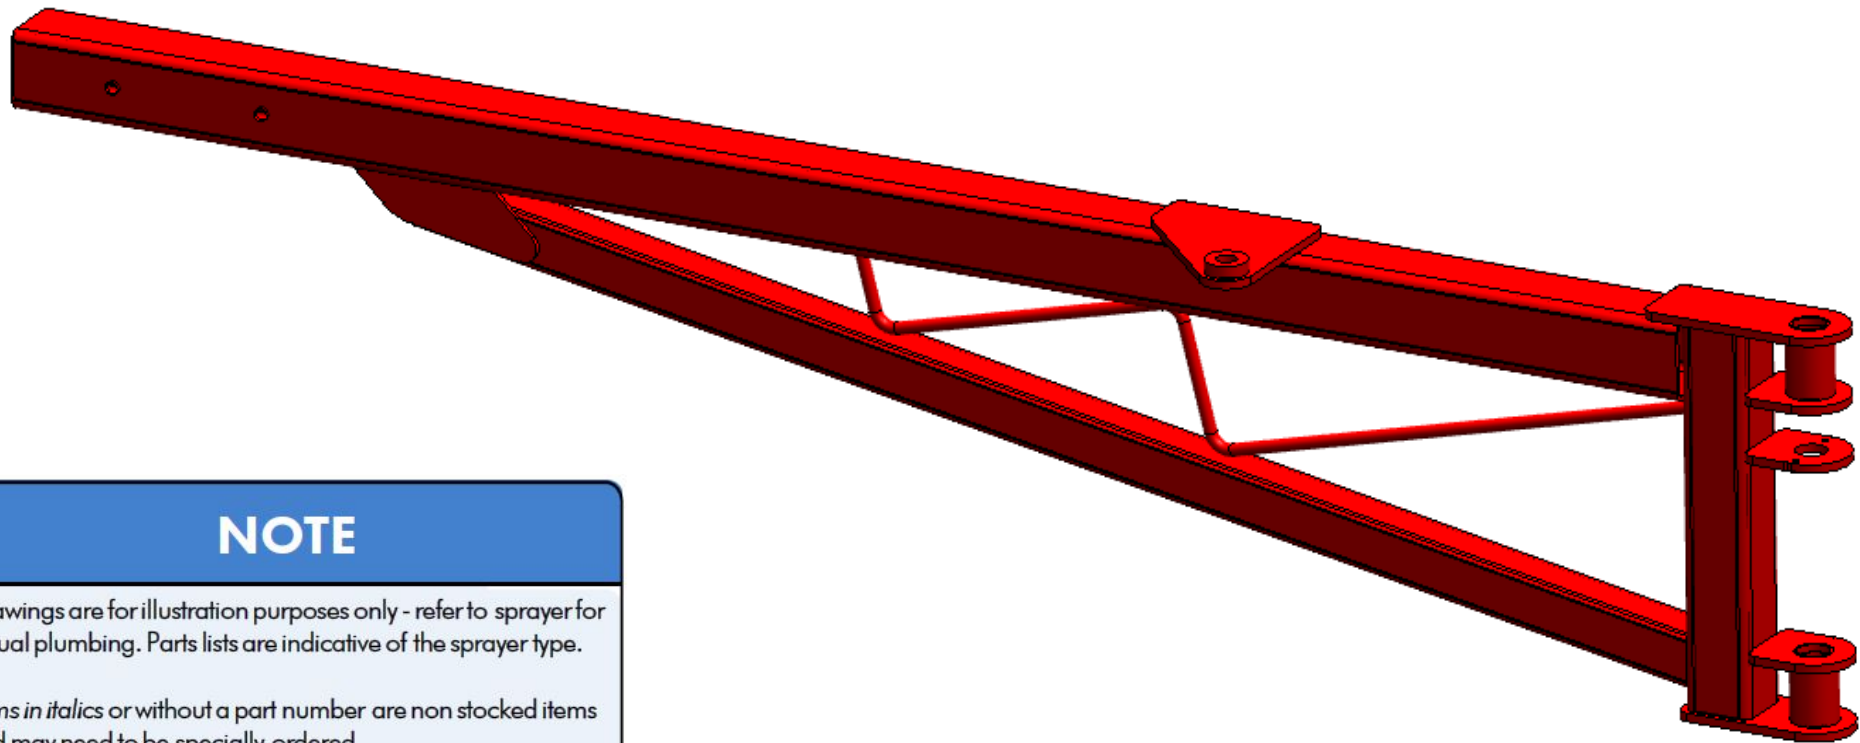

HP-274A-3HA

BOOM ARM RH QM SMART SPRAYER HEAVY DUTY

Left hand boom arm is HP-274A-2HA

Used in conjunction with HP-274A-2H-1 Extension (sliding) arm.

Note; this Boom Arm is used for Recapture & 3 row Smart Sprayers. Two row (non-recapture) sprayers use HP-274A-3H