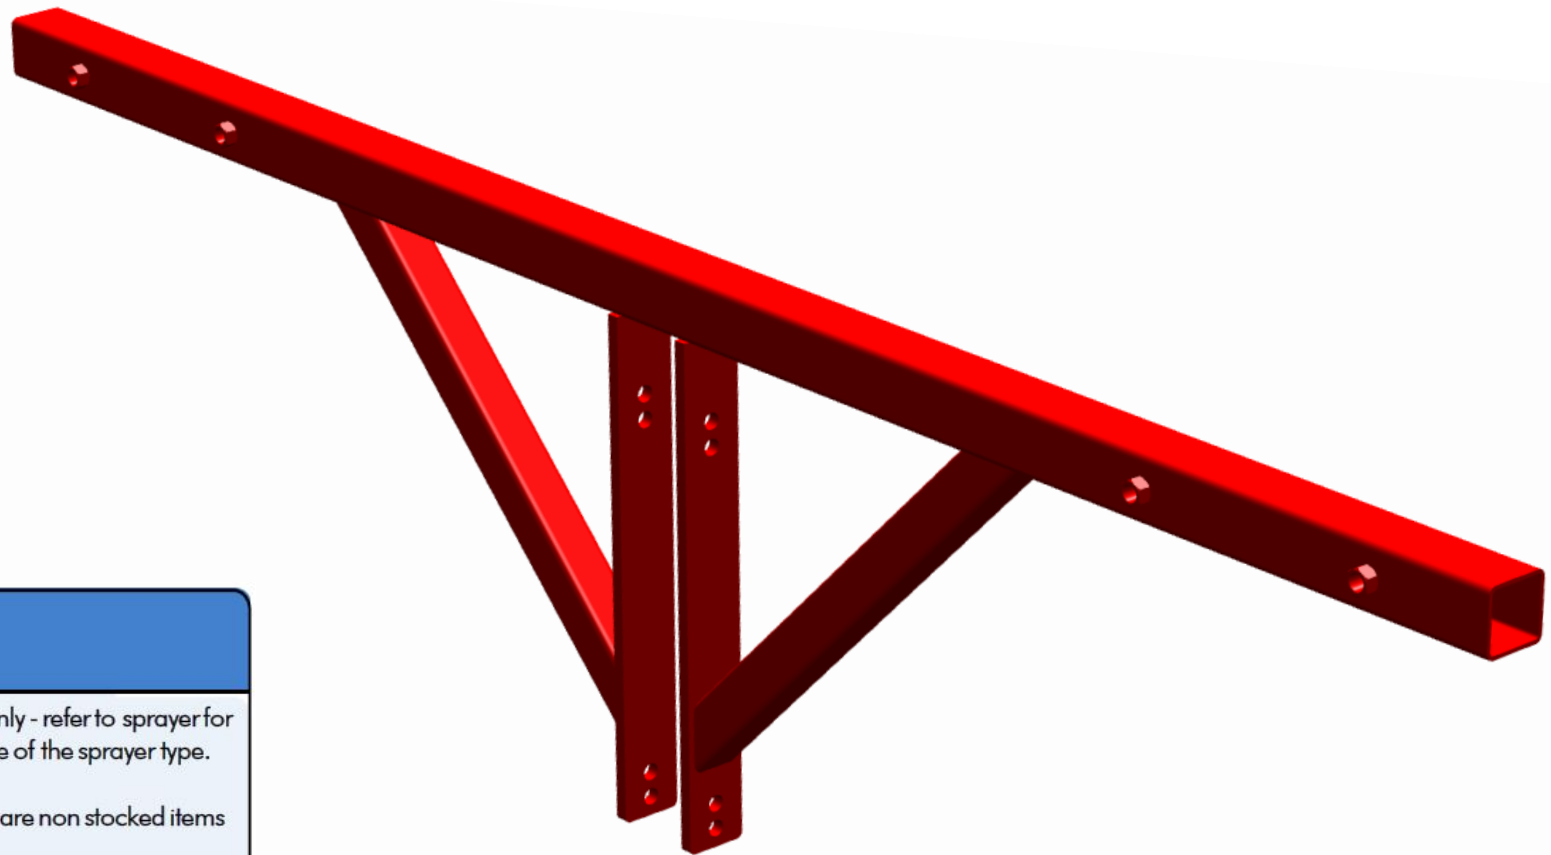

## HP-274A-5-1

### PARKING BRACKET QM

Red powder coat steel

Parking arms are HP-274A-5