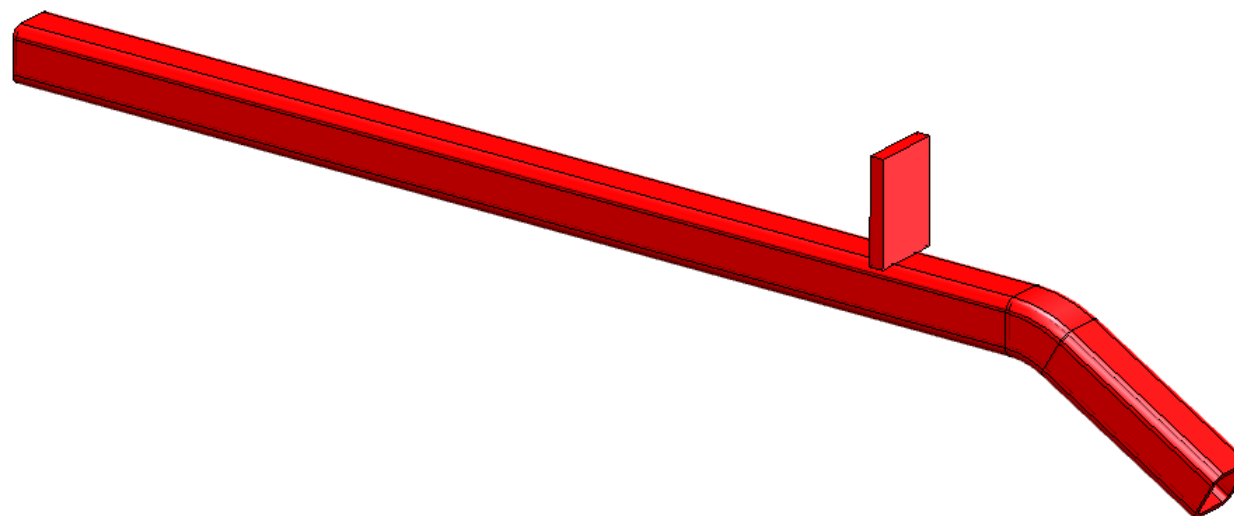

HP-274A-5

PARKING ARM (EA)

Can be used left and right side.

Red powder coat steel.

NOTE

Drawings are for illustration purposes only - refer to sprayer for actual plumbing. Parts lists are indicative of the sprayer type.