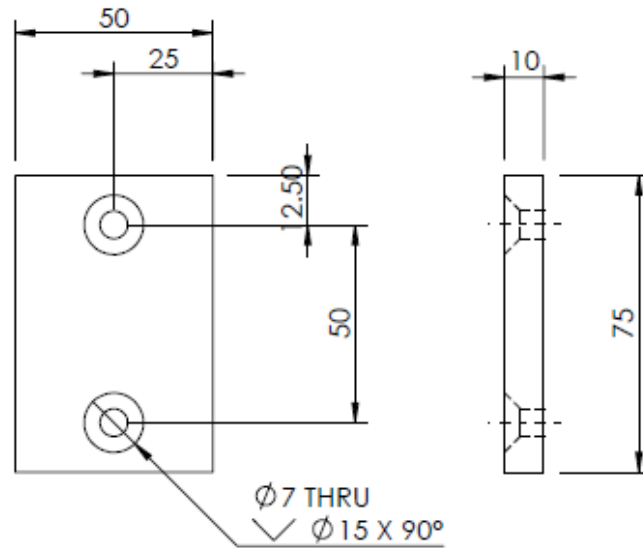

HP-274B-10

WEAR PAD 75 X 50 X 10

Used on most terracing towers.

NOTE

Drawings are for illustration purposes only - refer to sprayer for actual plumbing. Parts lists are indicative of the sprayer type.

Items in italics or without a part number are non stocked items and may need to be specially ordered.

For further parts information refer to www.croplands.com.au

WEAR PAD

MATERIAL : 10MM UHMW BLACK

PART No. : HP-274B-10