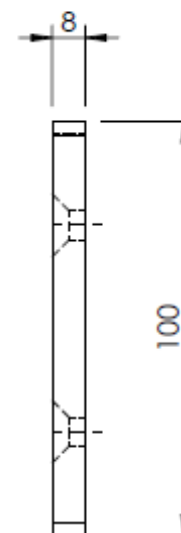

HP-274B-16BL-1

WEAR PAD 100 X 75 X 8

Used on most terracing towers.

NOTE

Drawings are for illustration purposes only - refer to sprayer for actual plumbing. Parts lists are indicative of the sprayer type.

Items in italics or without a part number are non stocked items and may need to be specially ordered.

For further parts information refer to www.croplands.com.au

- 1 **PAD**
MATERIAL : 8MM UHMWPE BLACK