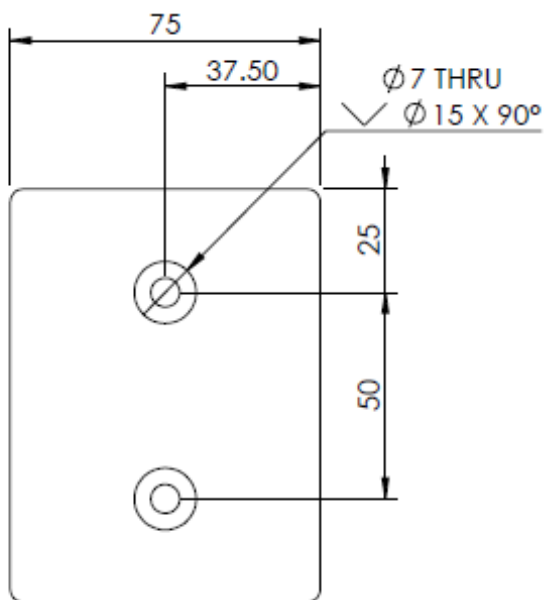

HP-274B-16BL-1

WEAR PAD 100 X 75 X 8

Used on most terracing towers.

NOTE

Drawings are for illustration purposes only - refer to sprayer for actual plumbing. Parts lists are indicative of the sprayer type.

Items in italics or without a part number are non stocked items and may need to be specially ordered.

For further parts information refer to www.croplands.com.au

- 1 **PAD**
MATERIAL : 8MM UHMWPE BLACK