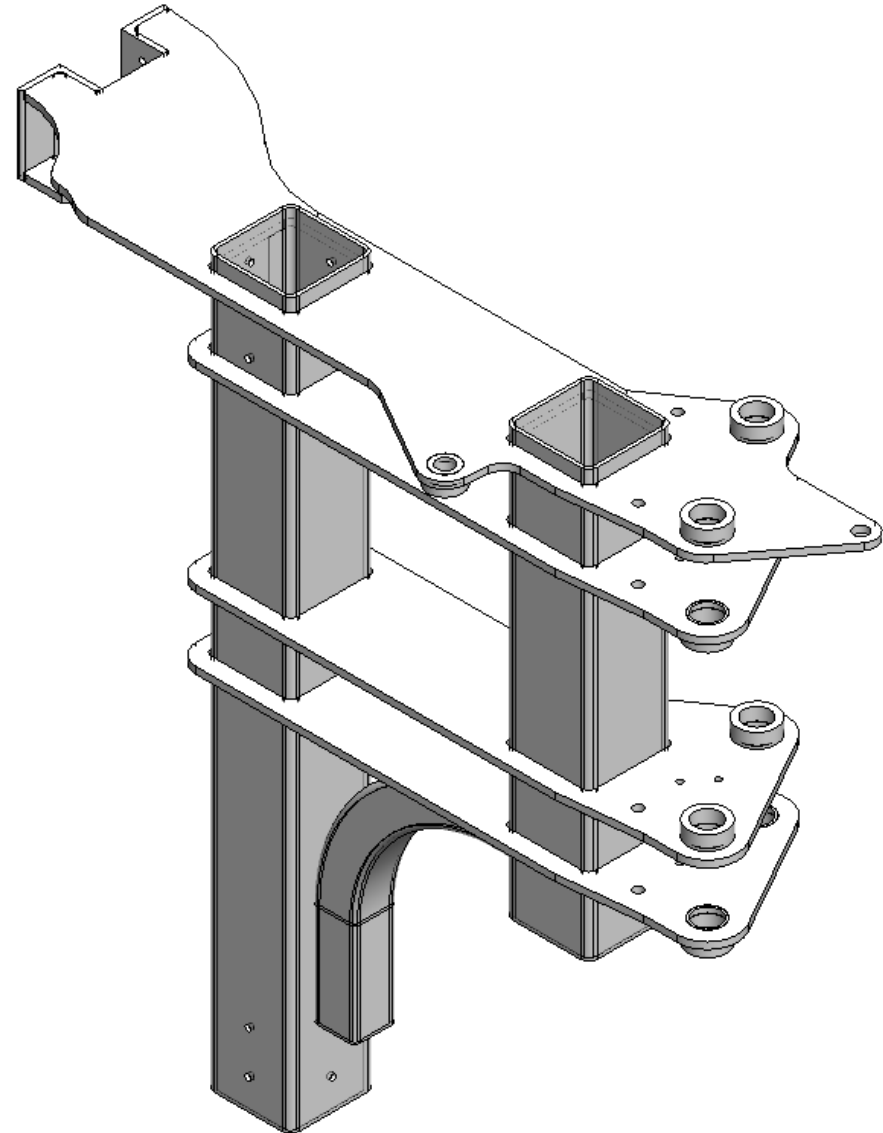

HP-274G-3L

BOOM SLIDE LH WIDE TERRACING SMART SPRAY

Used on the Wide Smart Spray Terracing Tower. See HP-274G-3R for RH side.

Galvanised steel.

Weight = tba

NOTE

Drawings are for illustration purposes only - refer to sprayer for actual plumbing. Parts lists are indicative of the sprayer type.