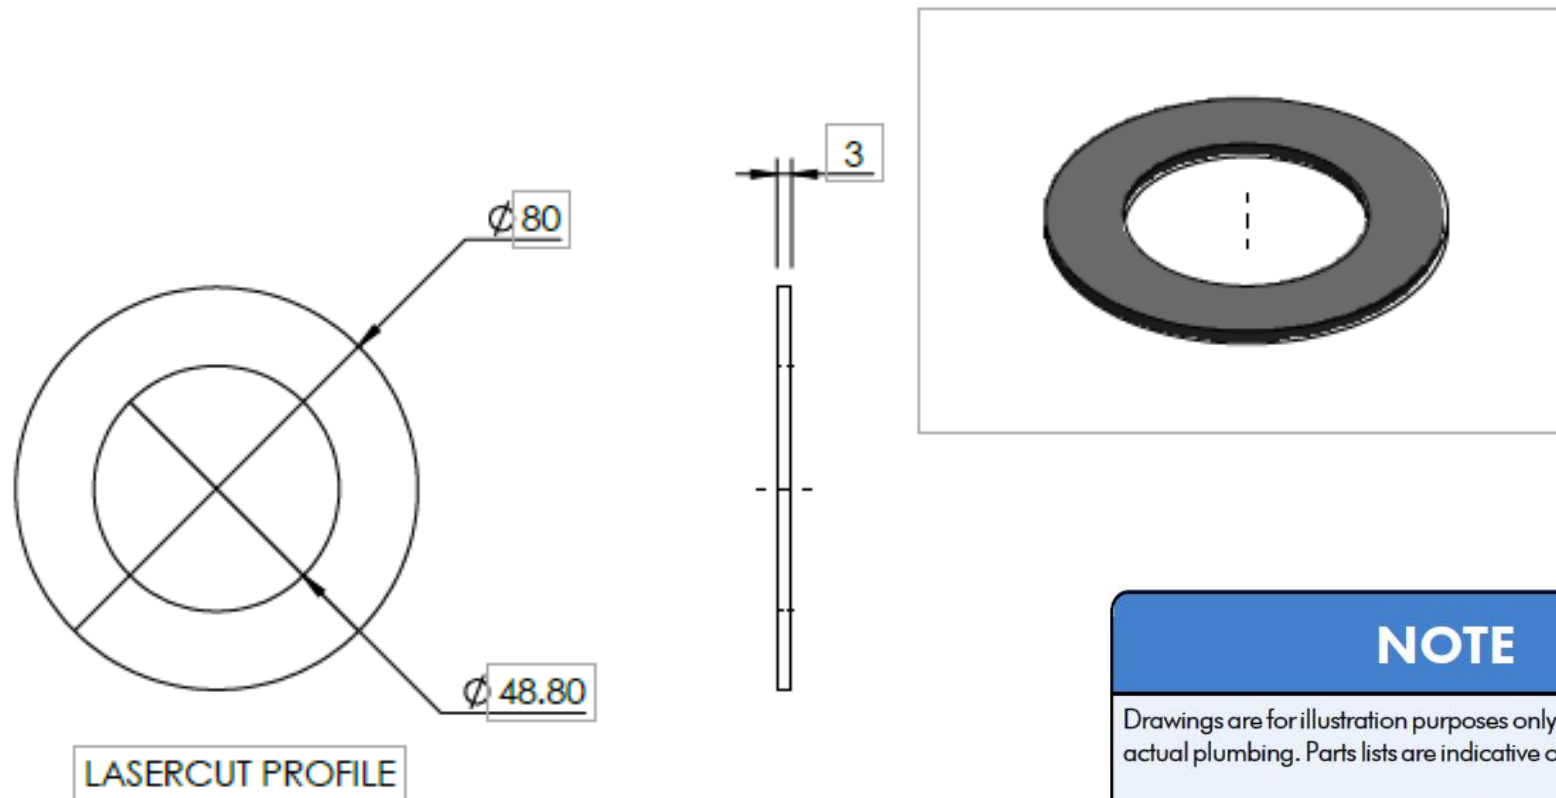

HP-318-01-4

SWIVEL HEAD TUBE WASHER

3mm UHMWPE BLACK

NOTE

Drawings are for illustration purposes only - refer to sprayer for actual plumbing. Parts lists are indicative of the sprayer type.

Items in italics or without a part number are non stocked items and may need to be specially ordered.