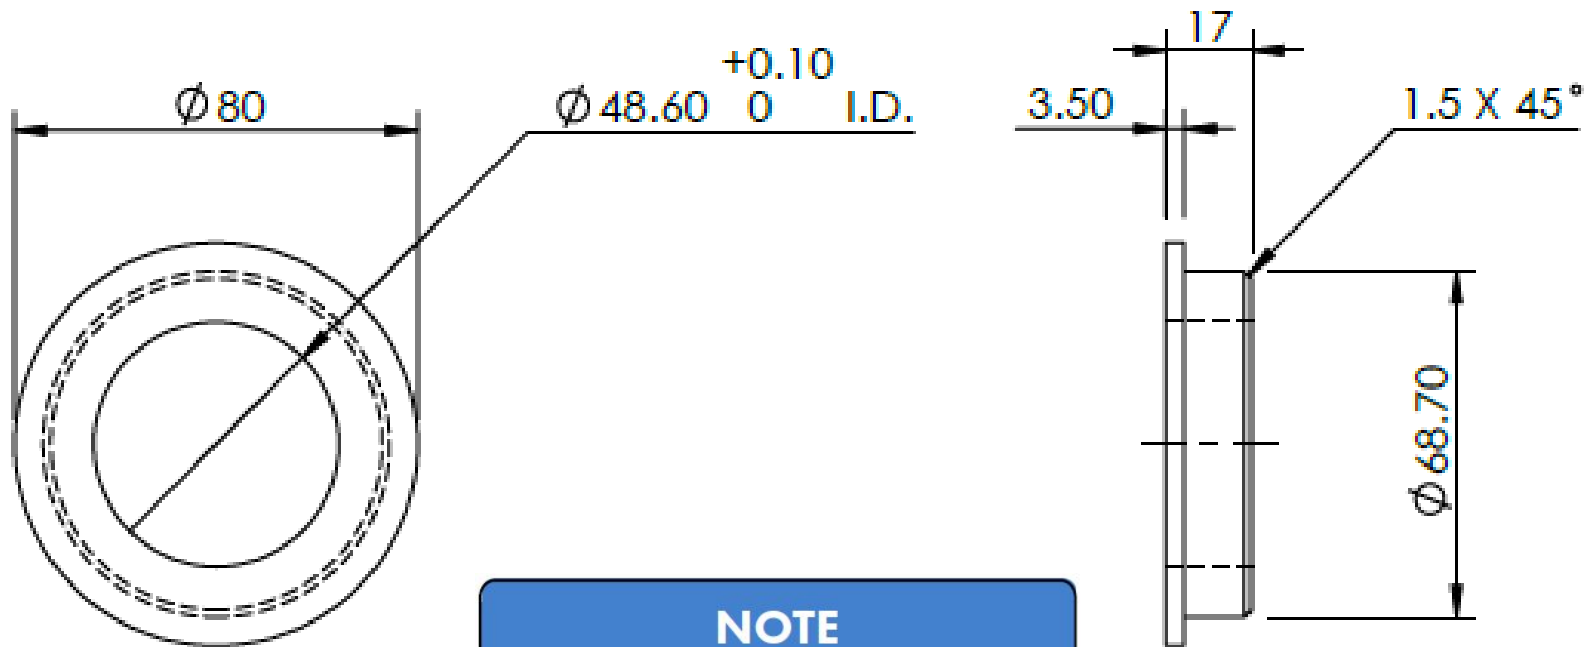

### BUSH BOOM / SWIVEL HEAD

Use at least 2 per swivel head (tube)

Black Acetal

Weight 36 gm ea