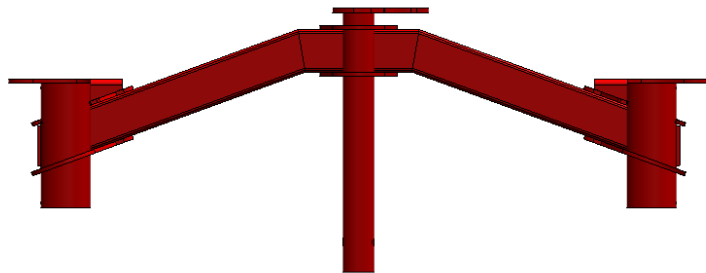

HP-318-03R

FAN - FAN TWIN HANGER RH

Also see HP-318-03L for left hand. Some variations in finish exist.

HP-318-03RA can be used as an alternative.

NOTE

Drawings are for illustration purposes only - refer to sprayer for actual plumbing. Parts lists are indicative of the sprayer type.