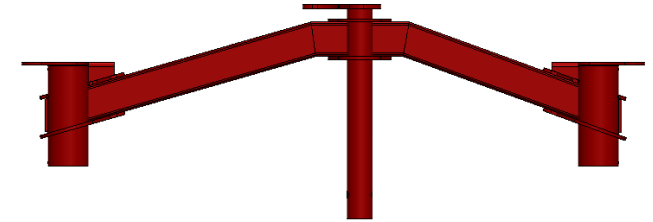

## HP-318-04L

### FAN - RECAP TWIN HANGER LH

Also see HP-318-04R for right hand. Some variations in finish exist.

HP-318-03LA can be used as an alternative.