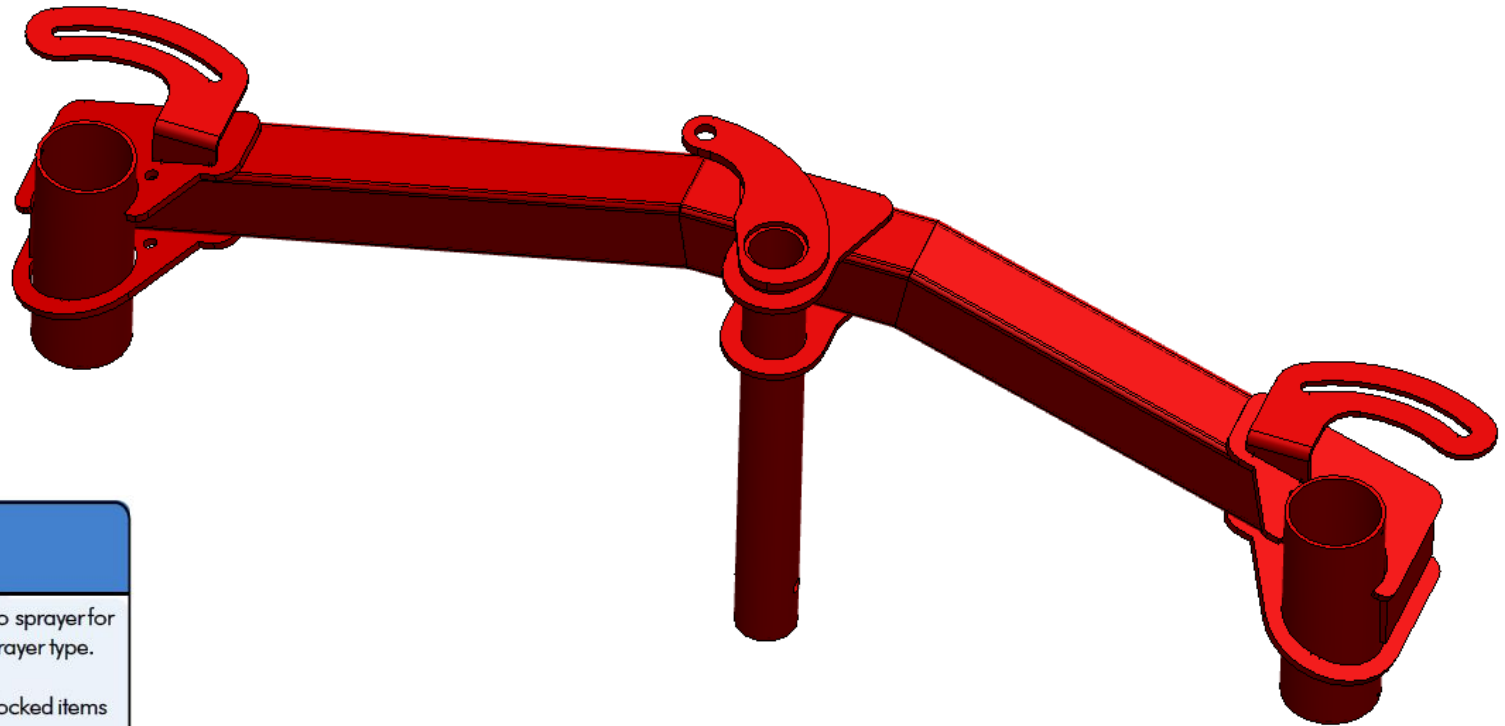

### FAN - RECAP TWIN HANGER LH

Also see HP-318-04R for right hand. Some variations in finish exist.

HP-318-03LA can be used as an alternative.