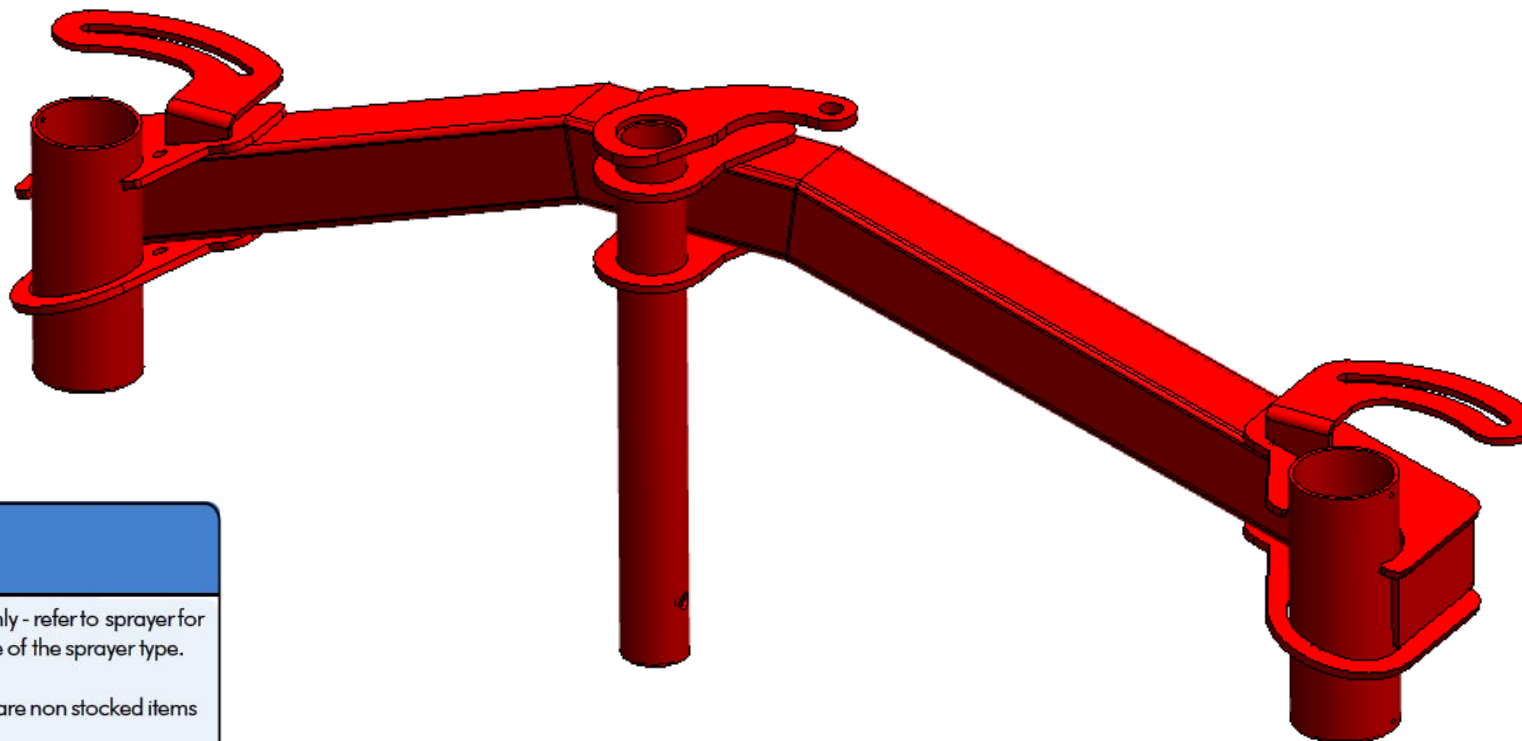

## HP-318-04R

### FAN - RECAP TWIN HANGER RH

Also see HP-318-04L for left hand. Some variations in finish exist.

HP-318-03RA can be used as an alternative.