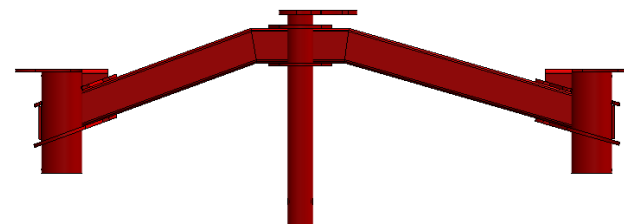

## HP-318-04R

### FAN - RECAP TWIN HANGER RH

Also see HP-318-04L for left hand. Some variations in finish exist.

HP-318-03RA can be used as an alternative.