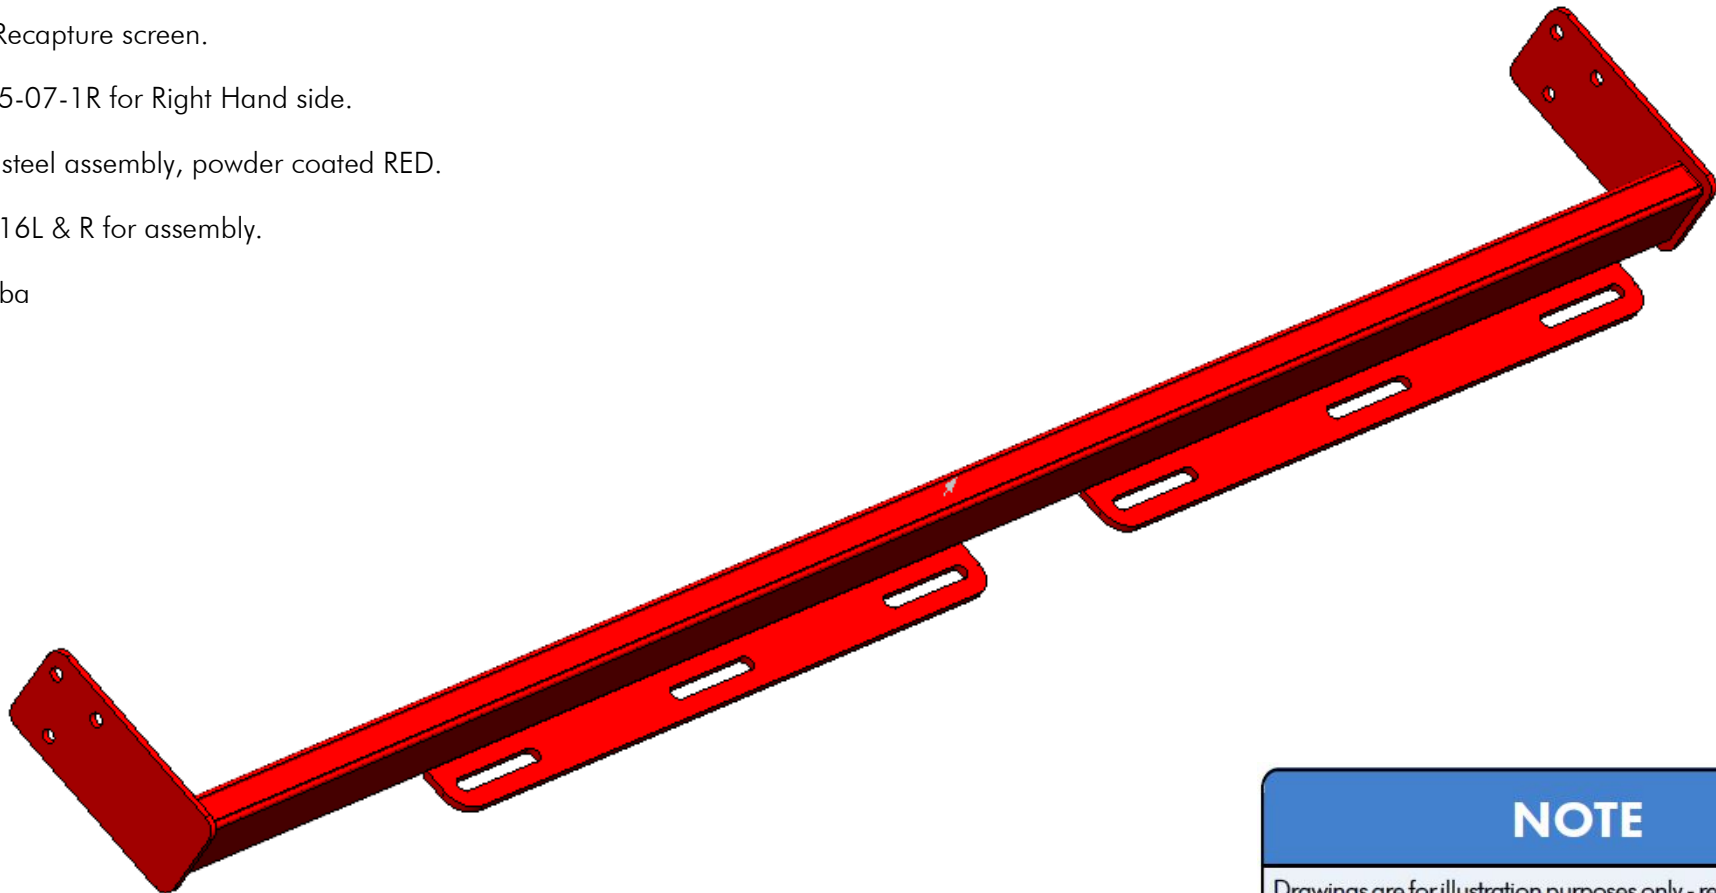

HP-325-07-1L

RECAPTURE FRAME MOUNT INNER LH

Use 2 per Recapture screen.

Use HP-325-07-1R for Right Hand side.

Fabricated steel assembly, powder coated RED.

See KH-5116L & R for assembly.

Weight = tba

NOTE