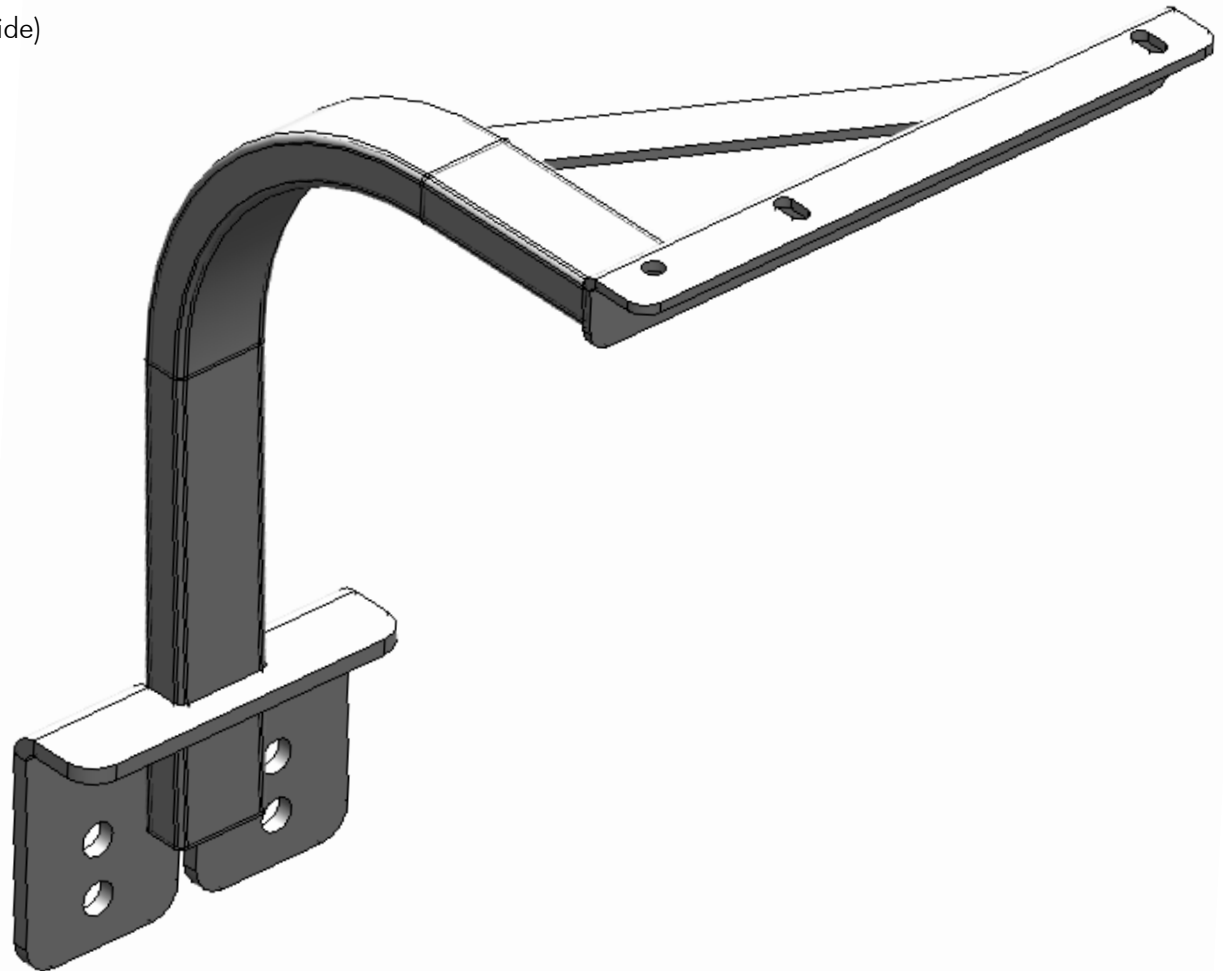

HP-325-07-4LA

RECAPTURE FRAME FRONT MOUNT LH 4000LT

For the Right Hand side use HP-325-07-4RA

2000/3000 Lt sprayers requires HP-325-07-4L (4R for right side)

Hot-dip galvanised.

Weight = 4.1 Kg

NOTE

Drawings are for illustration purposes only - refer to sprayer for actual plumbing. Parts lists are indicative of the sprayer type.