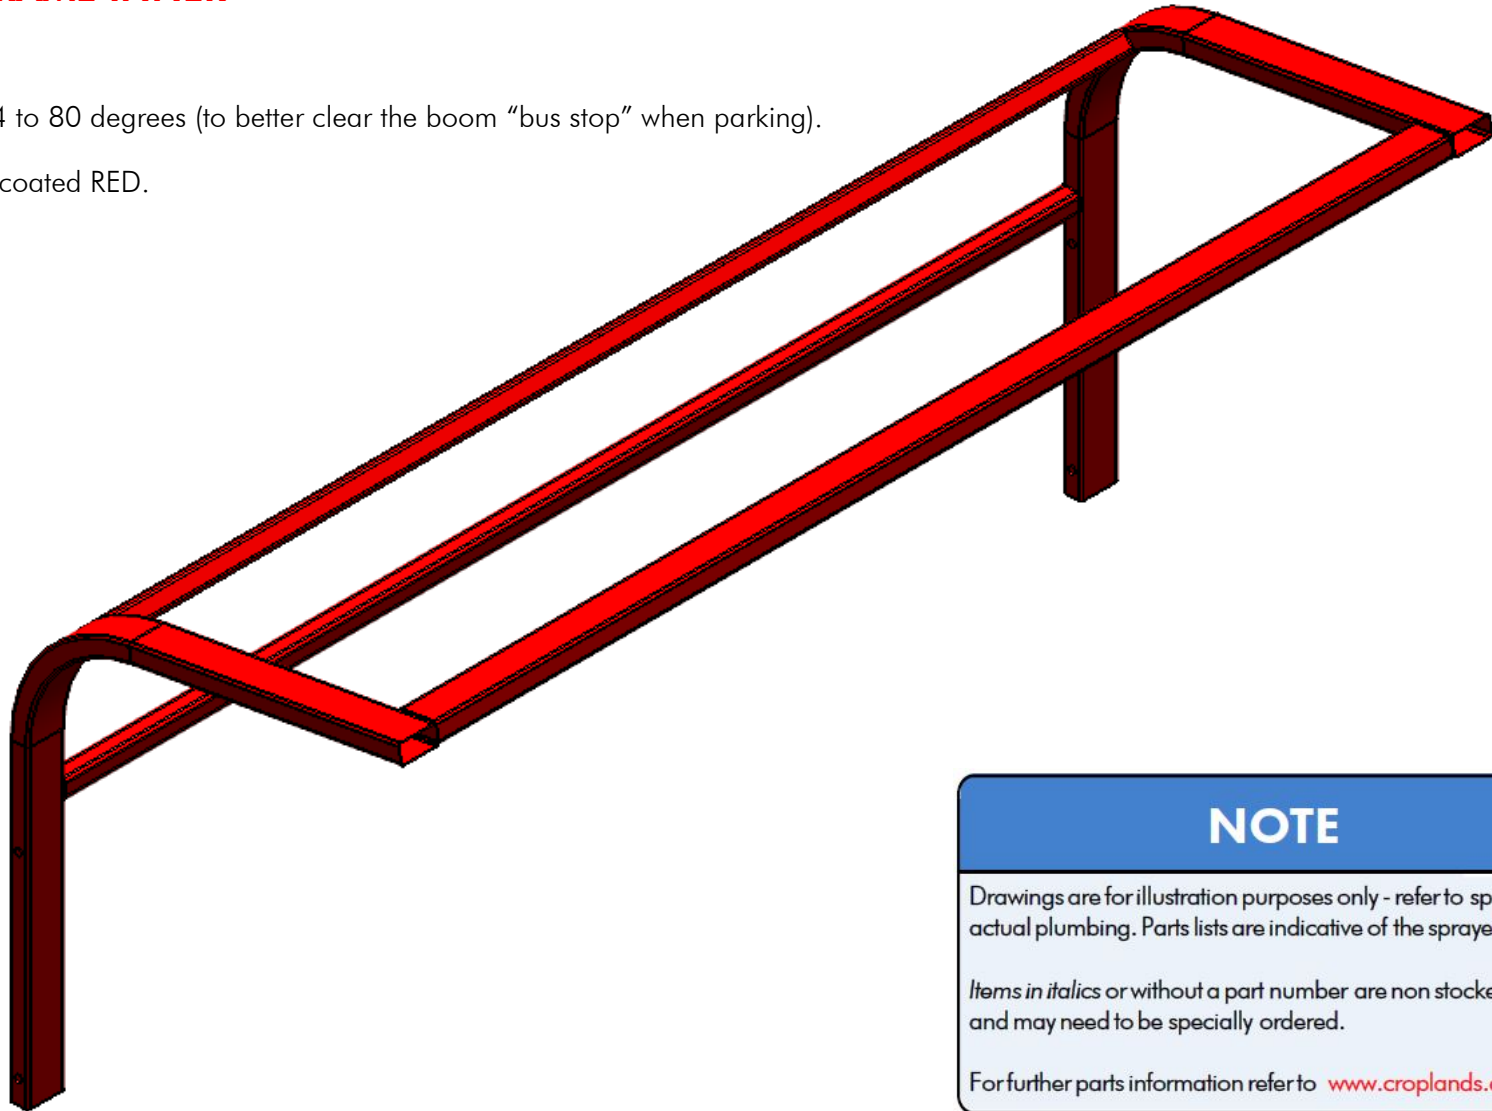

HP-325-08-1

RECAPTURE AWNING FRAME INNER

Nicknamed the "Bus Stop" frame.

Issue B has a revised angle from 74 to 80 degrees (to better clear the boom "bus stop" when parking).

Fabricated steel assembly, powder coated RED.

See KH-5116L & R for assembly.

Weight = tba

NOTE

Drawings are for illustration purposes only - refer to sprayer for actual plumbing. Parts lists are indicative of the sprayer type.

Items in italics or without a part number are non stocked items and may need to be specially ordered.

For further parts information refer to www.croplands.com.au