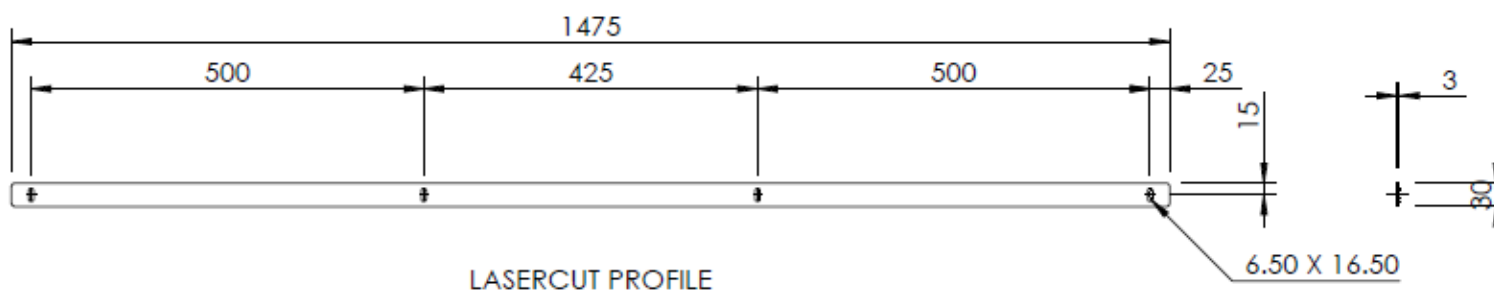

HP-325-08-2

RECAPTURE STRAP VERTICAL INNER

For mounting the front screen to the (inner) frame. Req 2 per screen.

3mm stainless steel.

See KH-5116L & R for assembly.

Weight = tba

NOTE

Drawings are for illustration purposes only - refer to sprayer for actual plumbing. Parts lists are indicative of the sprayer type.