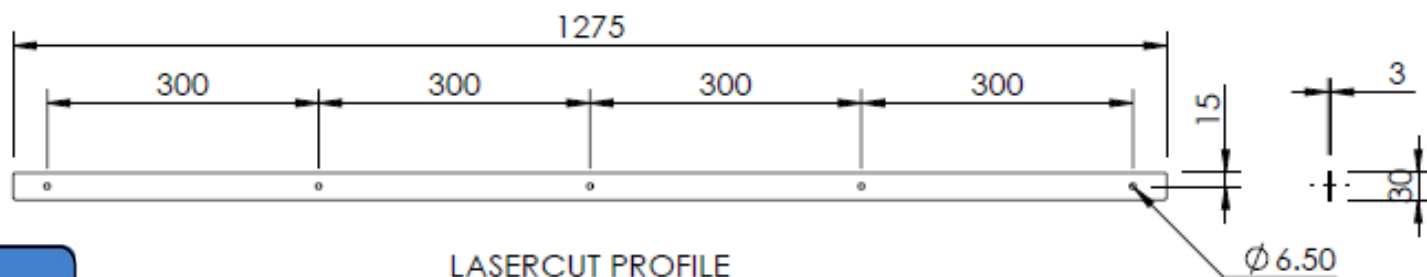

HP-325-08-3

RECAPTURE STRAP HORIZONTAL INNER

For mounting the bottom of the front screen to the (inner) frame.

3mm stainless steel.

See KH-5116L & R for assembly.

Weight = tba

NOTE

Drawings are for illustration purposes only - refer to sprayer for actual plumbing. Parts lists are indicative of the sprayer type.