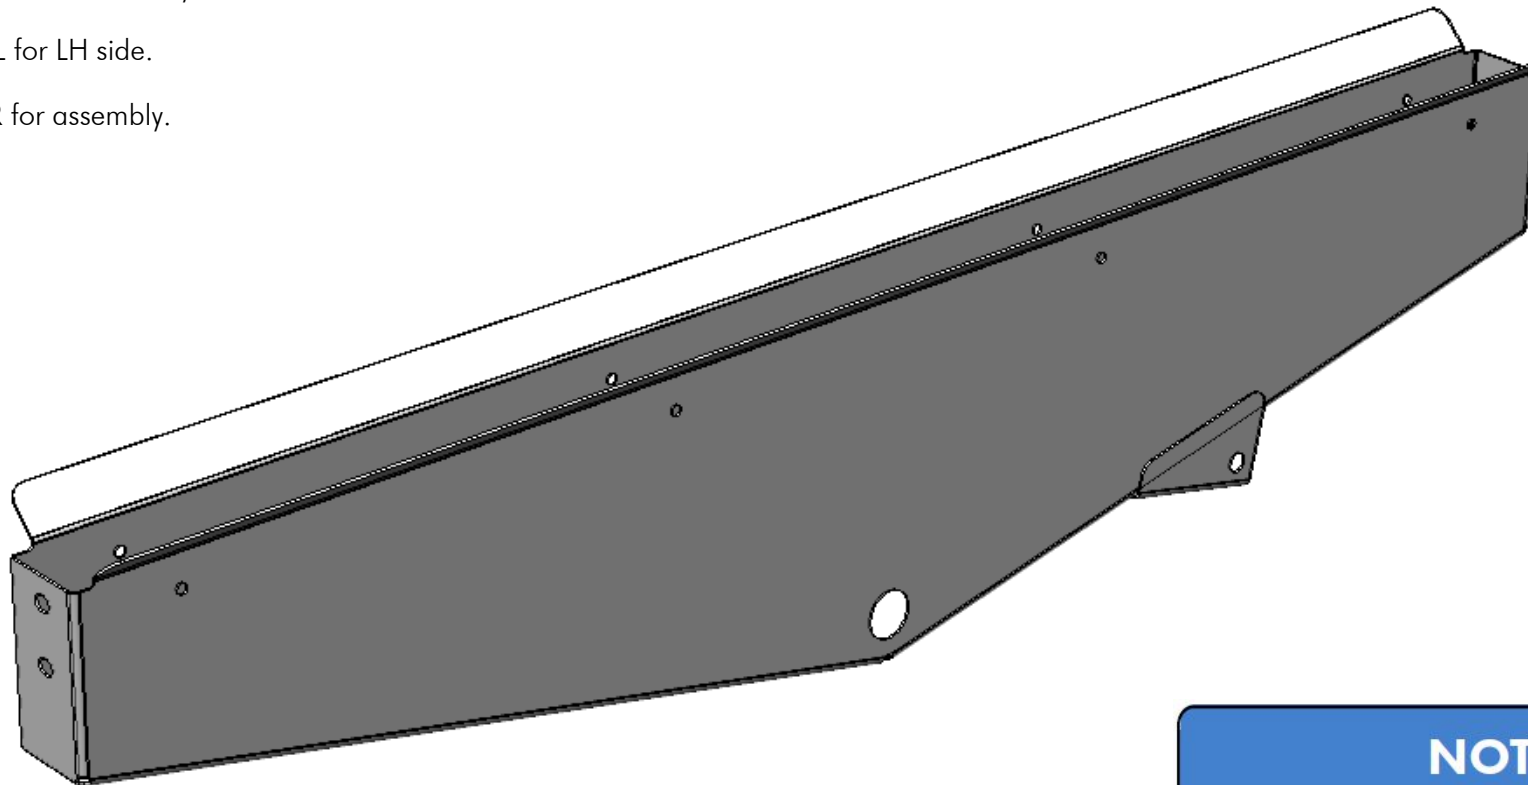

HP-325-09-1R

RECAPTURE TROUGH OUTER RH (BOOM)

Fabricated stainless steel assembly.

Use HP-325-09-1L for LH side.

See KH-5117L & R for assembly.

Weight = 6.4 Kg

NOTE

Drawings are for illustration purposes only - refer to sprayer for actual plumbing. Parts lists are indicative of the sprayer type.