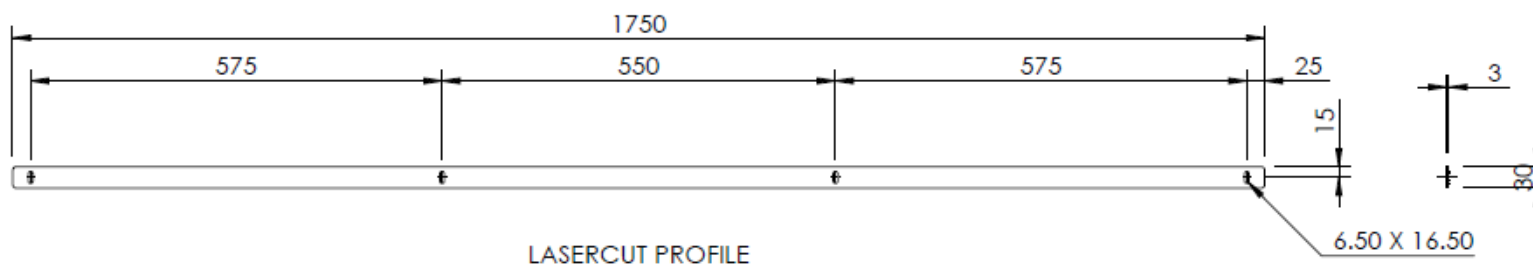

HP-325-09-2

RECAPTURE STRAP VERTICAL OUTER (BOOM)

For mounting the front screen and rear backing to the (outer / boom side) frame. Req 4 per complete assembly.

3mm stainless steel.

See KH-5117L & R for assembly.

Weight = tba

NOTE

Drawings are for illustration purposes only - refer to sprayer for actual plumbing. Parts lists are indicative of the sprayer type.

Items in italics or without a part number are non stocked items and may need to be specially ordered.