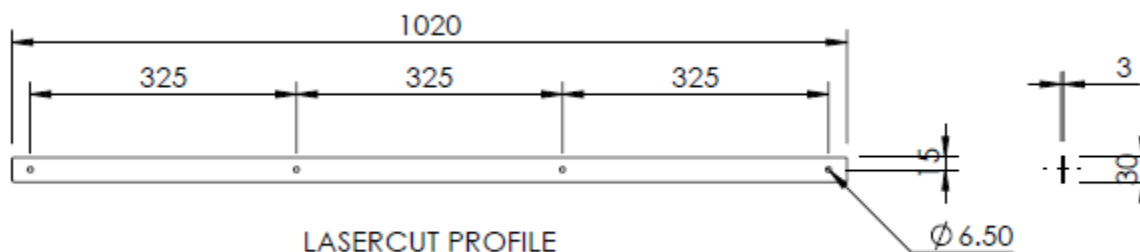

HP-325-09-3

RECAPTURE STRAP HORIZONTAL OUTER (BOOM)

For mounting the bottom of the front screen and rear backing to the (outer / boom side) frame. Req 2 per complete assembly.

3mm stainless steel.

See KH-5117L & R for assembly.

Weight = tba

NOTE

Drawings are for illustration purposes only - refer to sprayer for actual plumbing. Parts lists are indicative of the sprayer type.

Items in italics or without a part number are non stocked items and may need to be specially ordered.