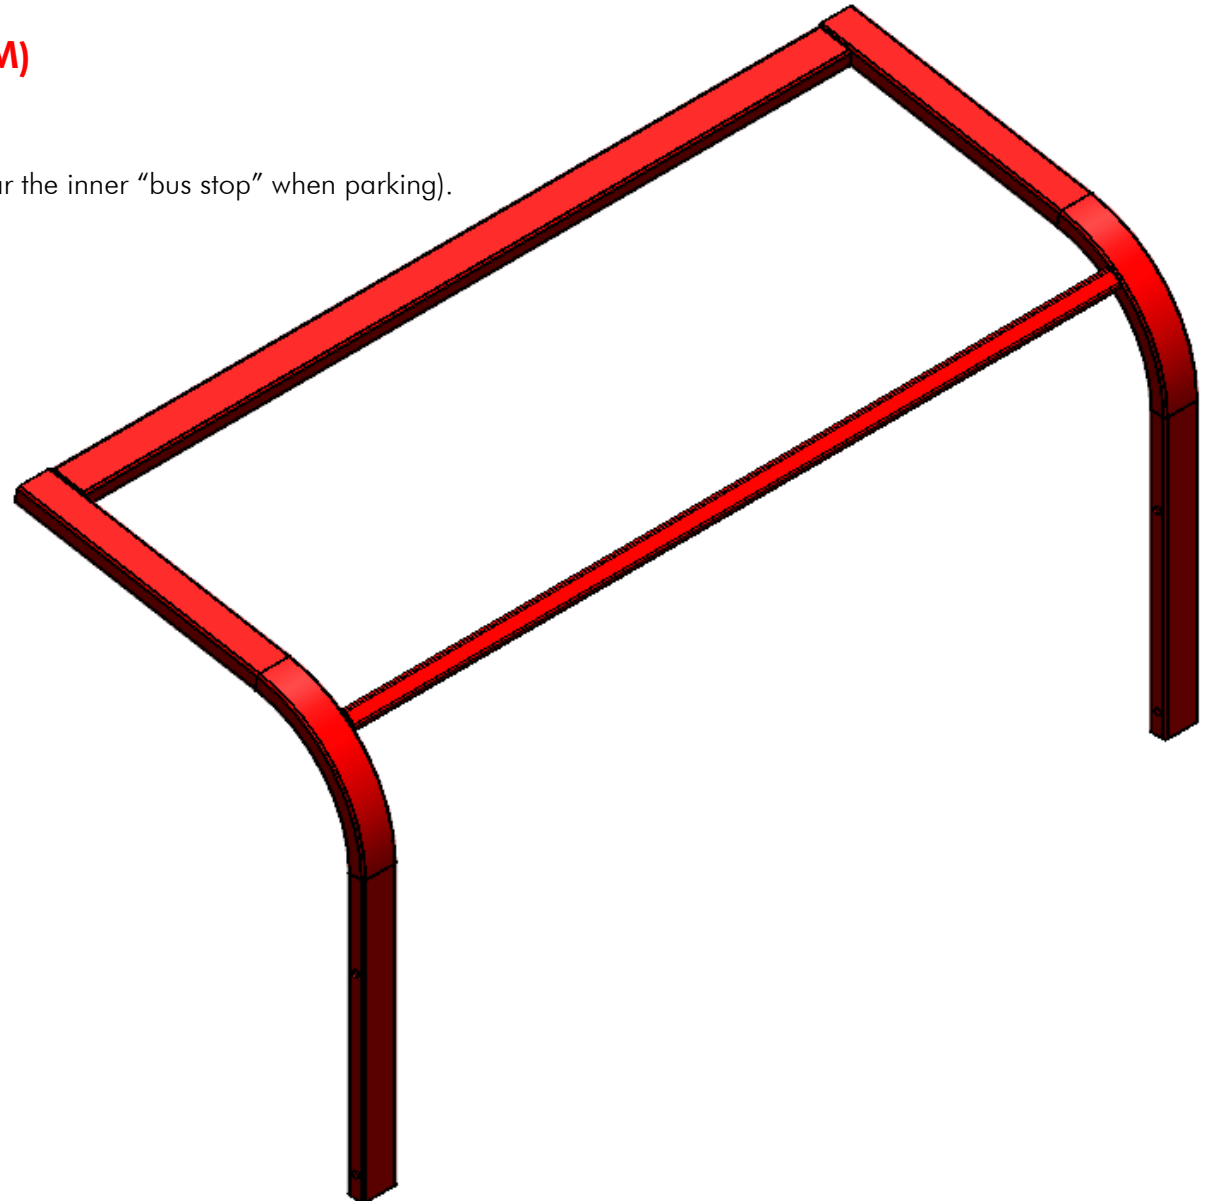

HP-325-10

RECAPTURE AWNING FRAME OUTER (BOOM)

Nicknamed the "Bus Stop" frame.

Issue B has a revised angle from 74 to 80 degrees (to better clear the inner "bus stop" when parking).

Fabricated steel assembly, powder coated RED.

See KH-5117L & R for assembly.

Weight = tba

NOTE

Drawings are for illustration purposes only - refer to sprayer for actual plumbing. Parts lists are indicative of the sprayer type.

Items in italics or without a part number are non stocked items and may need to be specially ordered.

For further parts information refer to www.croplands.com.au