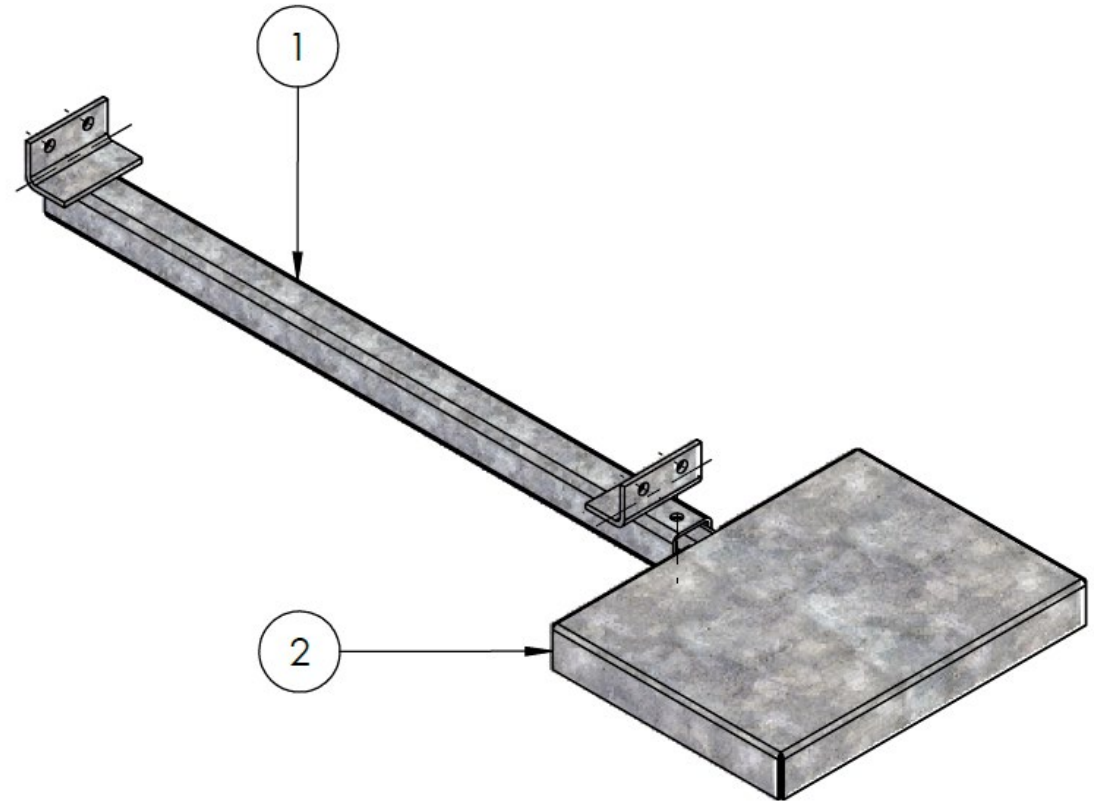

### STEP RETRACTABLE CROP POLY 2000L

Used on 2000 & 3000 Lt Poly Cropliner & Quantum

Hot-dipped galvanised

Weight = tba