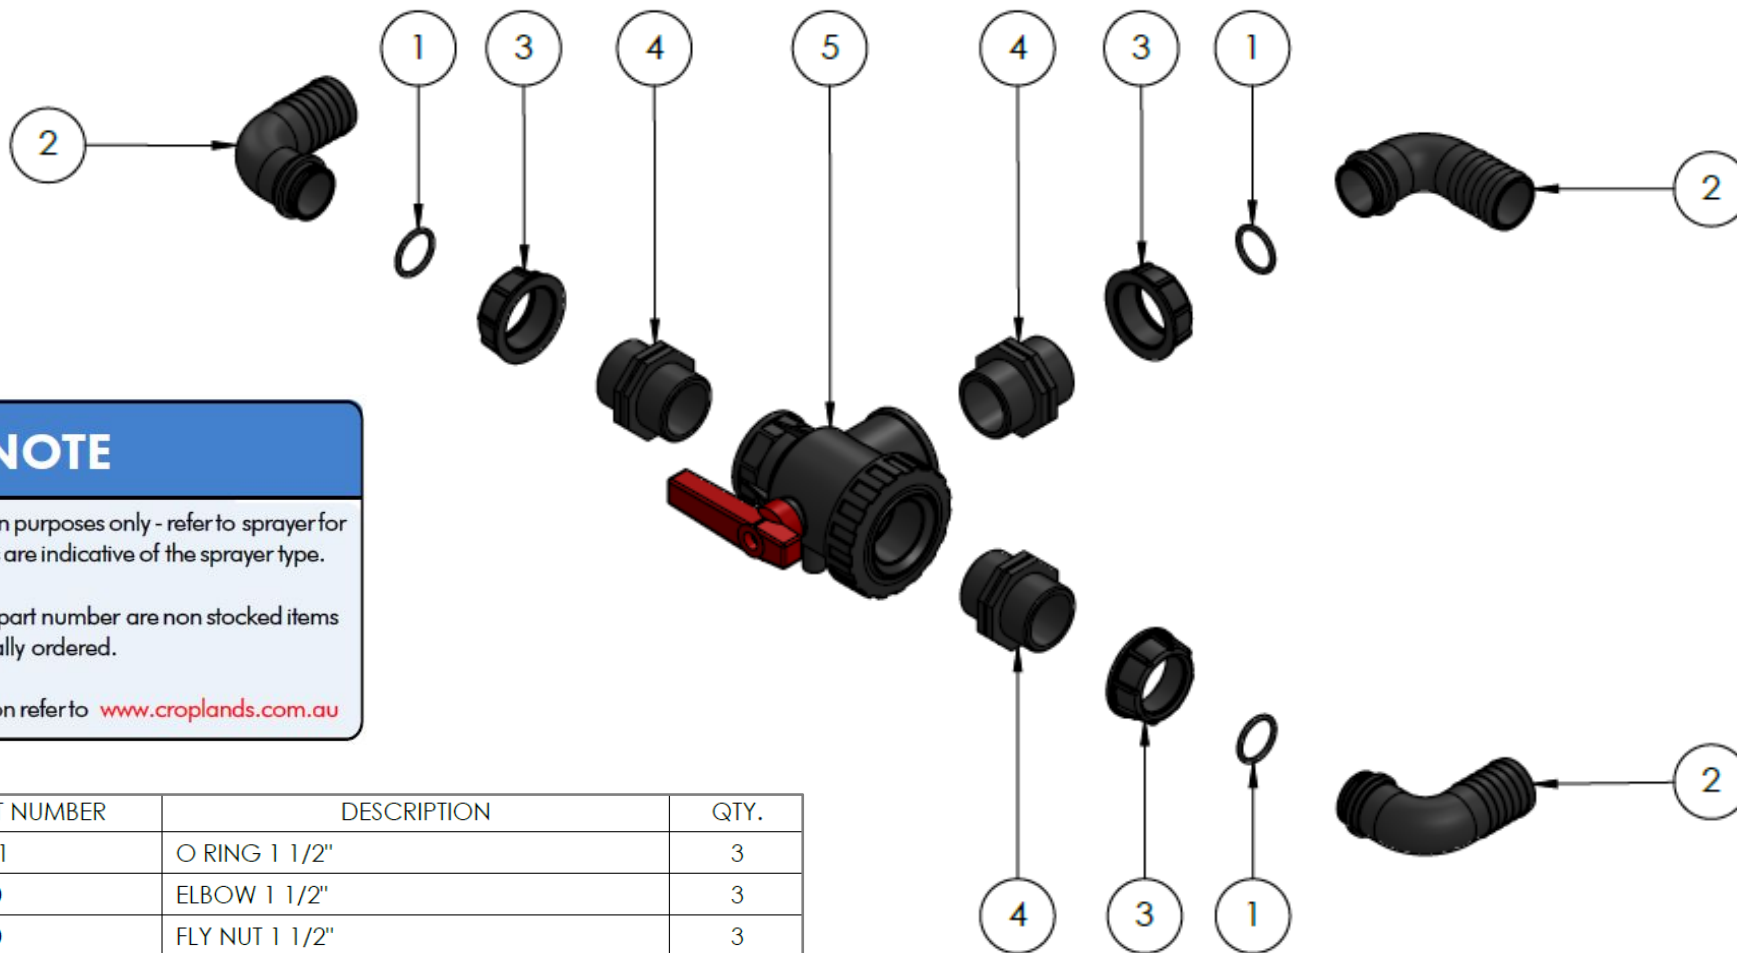

# HP-947C-2

## SUCTION VALVE ASSY, 1 1/2"

**NOTE**

Drawings are for illustration purposes only - refer to sprayer for actual plumbing. Parts lists are indicative of the sprayer type.

*Items in italics or without a part number are non stocked items and may need to be specially ordered.*

For further parts information refer to [www.croplands.com.au](http://www.croplands.com.au)

ITEM NO.	PART NUMBER	DESCRIPTION	QTY.
1	AG10061	O RING 1 1/2"	3
2	A116640	ELBOW 1 1/2"	3
3	A200060	FLY NUT 1 1/2"	3
4	A250060	NIPPLE 1 1/2"	3
5	A454236	BALL VALVE POLY 1 1/2" 3 WAY	1