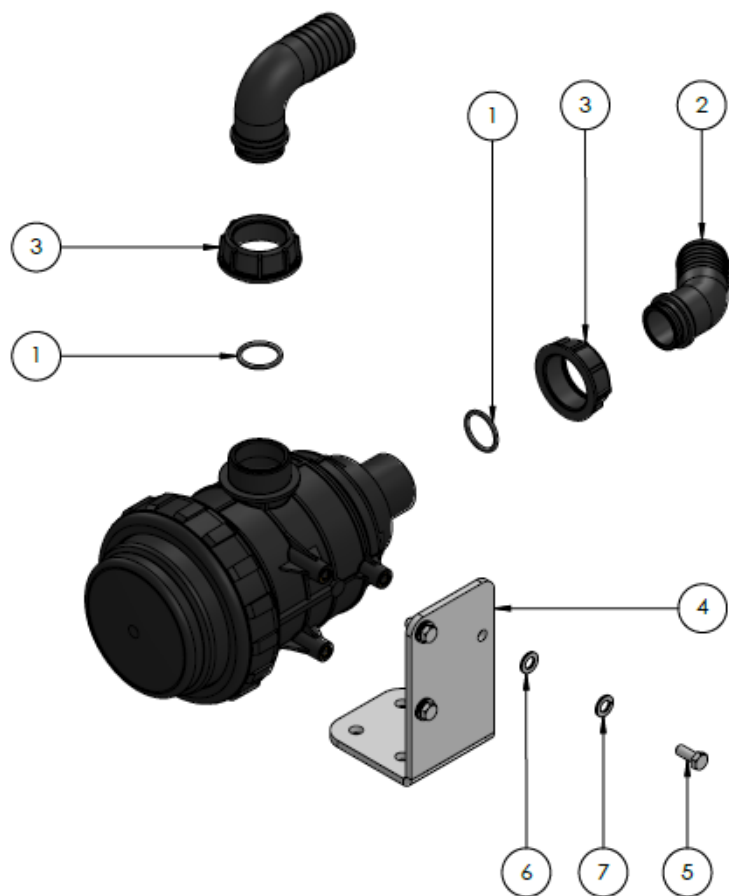

HP-947C-3

1 1/2" SUCTION FILTER ASSY

As used on QM Smart Sprayer

NOTE

Drawings are for illustration purposes only - refer to sprayer for actual plumbing. Parts lists are indicative of the sprayer type.

Items in italics or without a part number are non stocked items and may need to be specially ordered.

For further parts information refer to www.croplands.com.au

ITEM NO.	PART NUMBER	DESCRIPTION	QTY.
1	AG10061	O RING 1 1/2"	2
2	A117640	ELBOW 1 1/2" X 1 1/2" 45 DEG	1
3	A200060	FLY NUT 1 1/2"	2
4	HP-405	BRACKET FILTER SUCTION	1
5	M8X20	M8 X 20 SET SCREW HT ZP	3
6	<i>M8FWASHER</i>	<i>M8 FLAT WASHER ZP</i>	3
7	<i>M8SWASHER</i>	<i>M8 SPRING WASHER ZP</i>	3
8	A316163	SUCTION FILTER 1 1/2"	1
9	A116640	ELBOW 1 1/2"	1