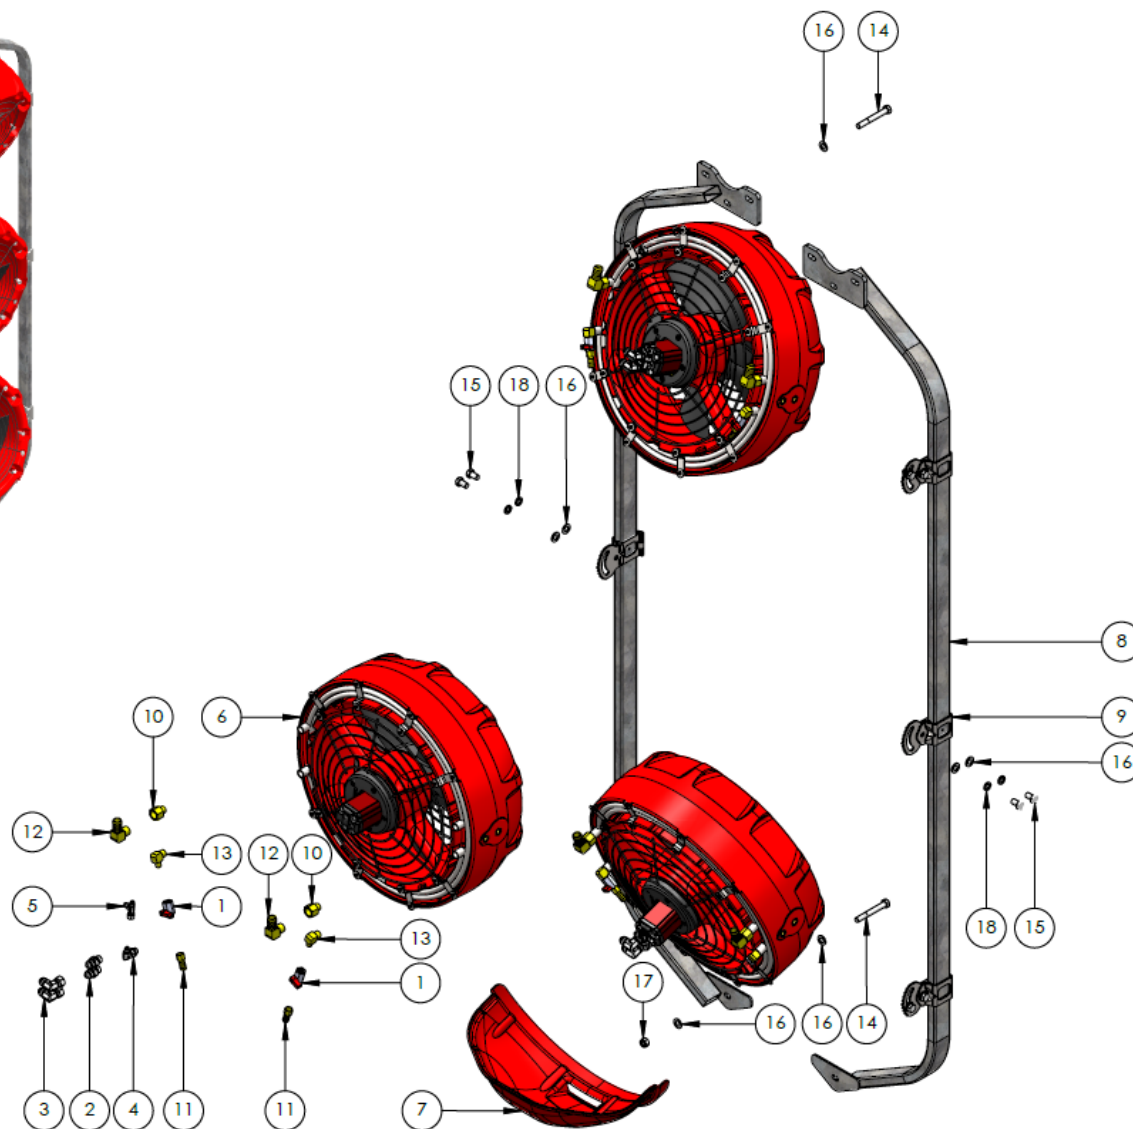

KH-5100L

FAN FRAME ASSY, 3 X QM420

Left Hand Plumbing

NOTE

Drawings are for illustration purposes only - refer to sprayer for actual plumbing. Parts lists are indicative of the sprayer type.

Items in italics or without a part number are non stocked items and may need to be specially ordered.

For further parts information refer to www.croplands.com.au

ITEM NO.	PART NUMBER	DESCRIPTION	QTY.
1	BALL14MF2M	BALL VALVE 1/4" M/F	6
2	HP-040	NIPPLE 3/8" BSPPM X 3/4" JICM	6
3	HP-042	ELBOW 3/4" JICM X 3/4" JICFM	6
4	HP-045	ELBOW 1/4" BSPPM X 7/16" JICM	3
5	HP-089	TEE 7/16" JICM/JICM/JICFM	3
6	HP-319-31	QM420 NO NOZZLES	3
7	HP-319-3-1	LEAF GUARD QM420	1
8	HP-322-01	FAN FRAME HALF QM420 2200MM	2
9	HP-324-420	CLAMP QM420 FRAME	6
10	TFAD1238FM	ADAPTOR 1/2" BSPF X 3/8" BSPM	6
11	TFA1412F	TAIL BRASS 1/4"BSPF X 1/2" TAIL	6
12	TFEL1234	ELBOW 1/2" BSPM X 3/4" TAIL	6
13	TFEL1438MM	ELBOW 1/4" BSPM X 3/8" BSPM	6
14	M12X90BOLT	M12 X 90 BOLT HT ZP	2
15	M12X20	M12 X 20 HEX HEAD SET SCREW HT ZP	12
16	M12FWASHER	M12 FLAT WASHER ZP	16
17	M12NNUIT	M12 NYLOC NUT HT ZP	2
18	M12SWASHER	M12 SPRING WASHER ZP	12