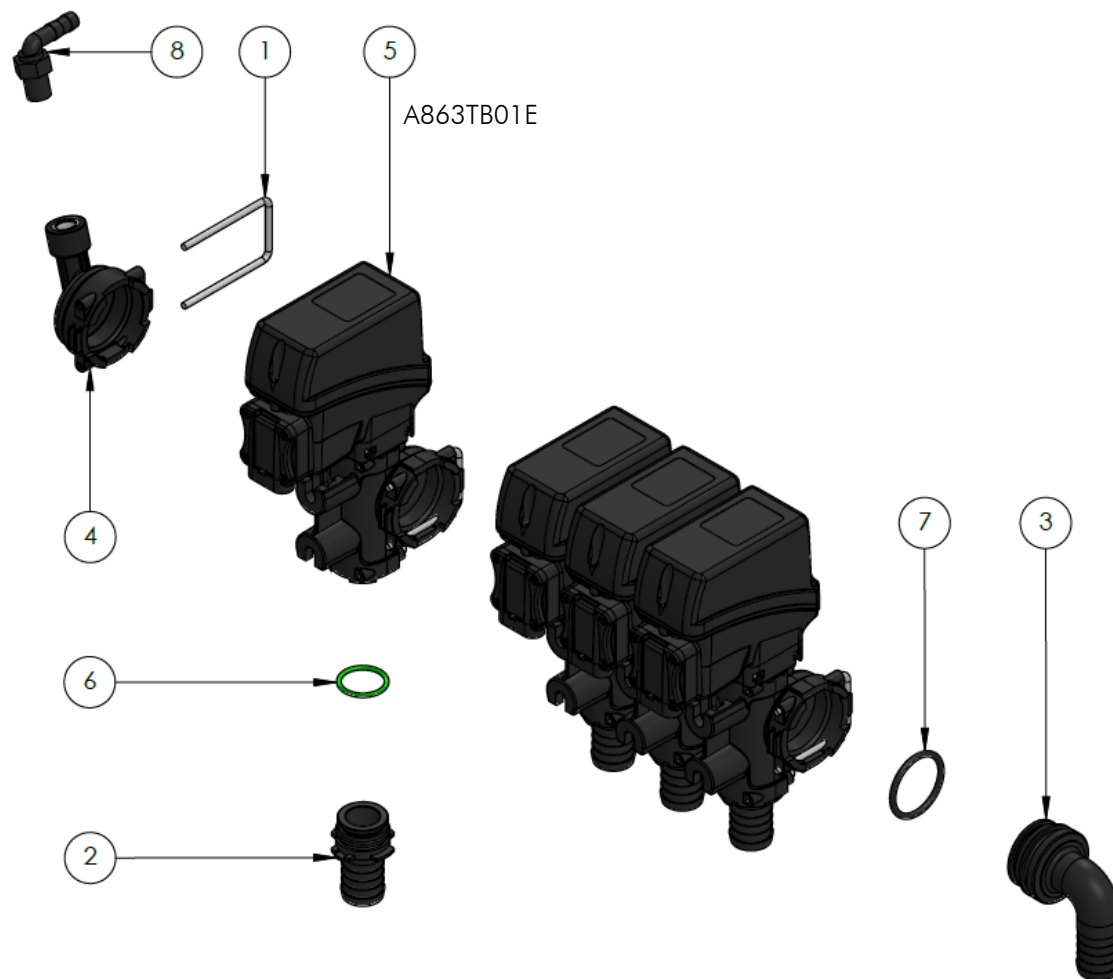

# KH-5111

## MANIFOLD ASSY, T5 4 NEG SECTIONS

Smart Sprayer 2019, 4 section spray.

ITEM NO.	PART NUMBER	DESCRIPTION	QTY.
1	A010005	INLET FORK	1
2	A1091325	HOSETAIL T3M D.25	4
3	A1191525	ELBOW T5M D.25	1
4	A219250	ADAPTER PRESSURE GAUGE T5F	1
5	A863TA01	ELECTRIC VALVE 863T CANBUS	4
6	AG11058V	O RING VITON	4
7	AG11063	O RING EPDM	1
8	BJHB025038-90	ELBOW 1/4" NPT X 3/8" BARB	1

### NOTE

Drawings are for illustration purposes only - refer to sprayer for actual plumbing. Parts lists are indicative of the sprayer type.

*Items in italics or without a part number are non stocked items and may need to be specially ordered.*