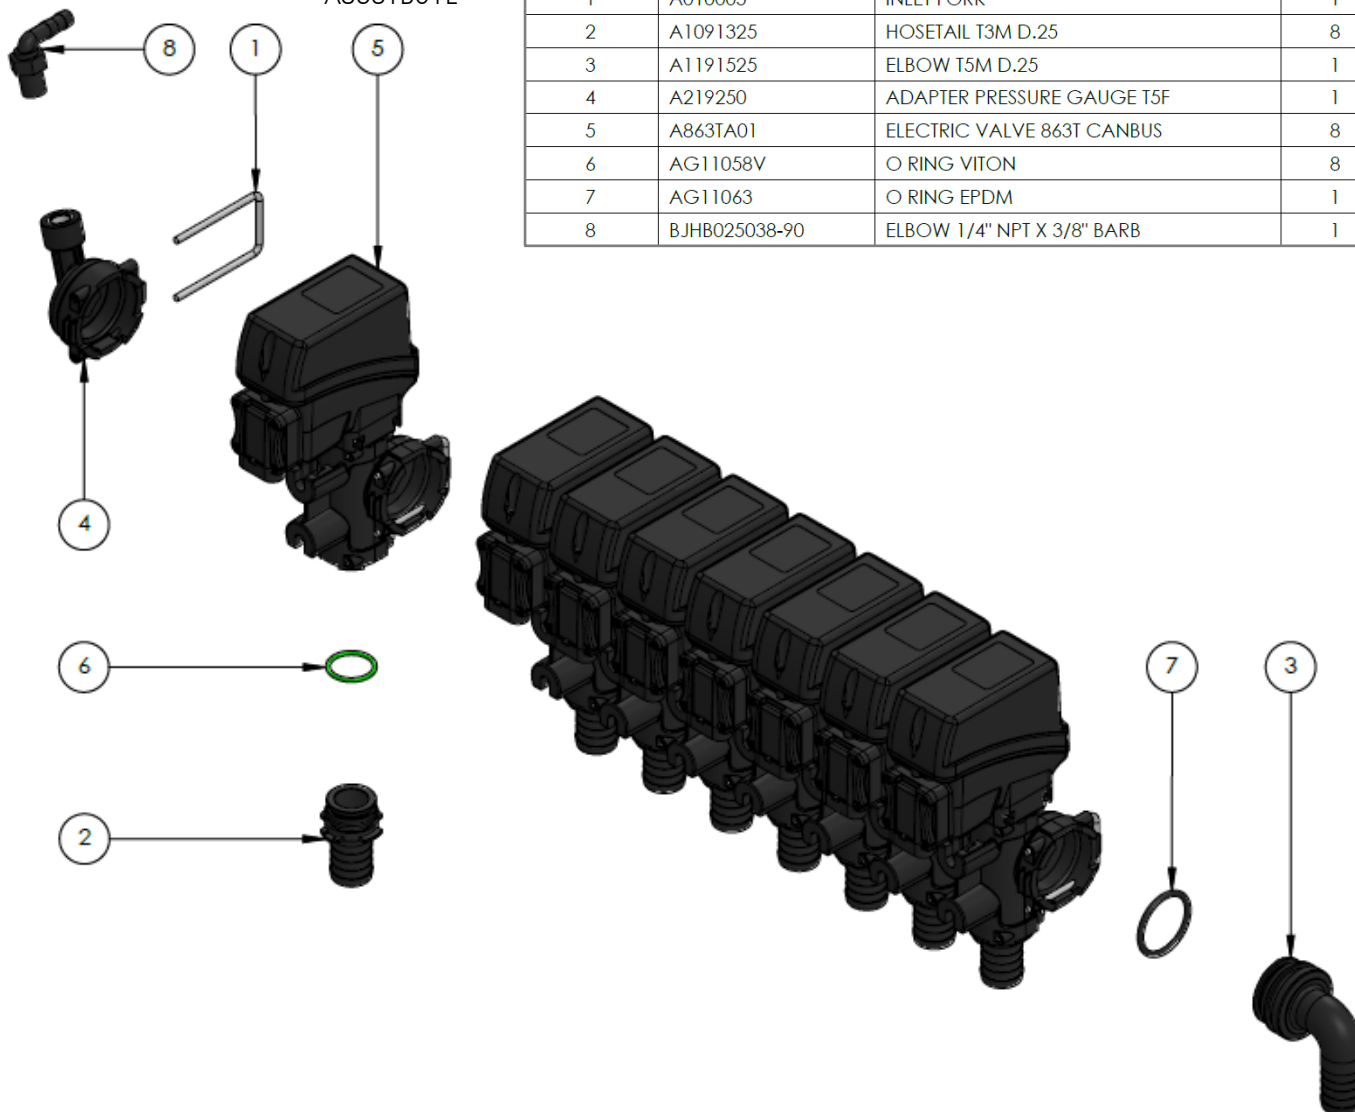

# KH-5112

## MANIFOLD ASSY, T5 8 NEG SECTIONS

Smart Sprayer 2019, 8 section spray.

A863TB01E

ITEM NO.	PART NUMBER	DESCRIPTION	QTY.
1	A010005	INLET FORK	1
2	A1091325	HOSETAIL T3M D.25	8
3	A1191525	ELBOW T5M D.25	1
4	A219250	ADAPTER PRESSURE GAUGE T5F	1
5	A863TA01	ELECTRIC VALVE 863T CANBUS	8
6	AG11058V	O RING VITON	8
7	AG11063	O RING EPDM	1
8	BJHB025038-90	ELBOW 1/4" NPT X 3/8" BARB	1