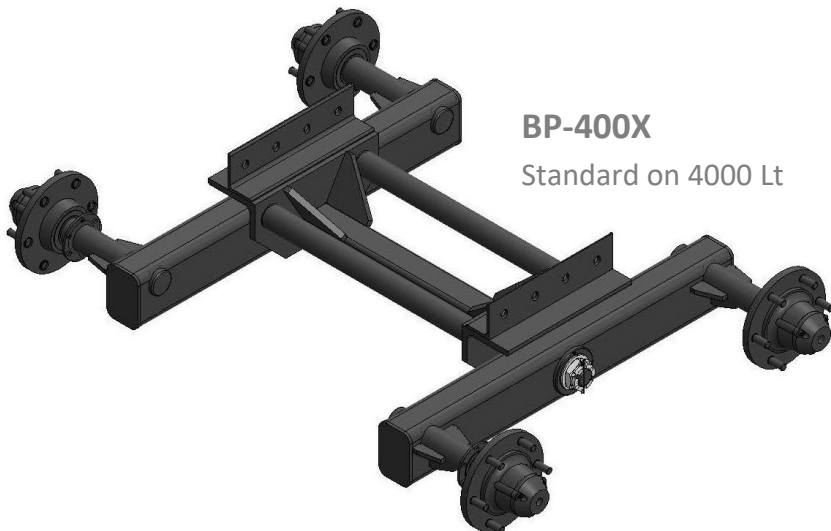

QM-420 TANDEM AXLE, WHEEL & TYRE OPTIONS

Not all options are available for all models.

NOTE

Drawings are for illustration purposes only - refer to sprayer for actual plumbing. Parts lists are indicative of the sprayer type.