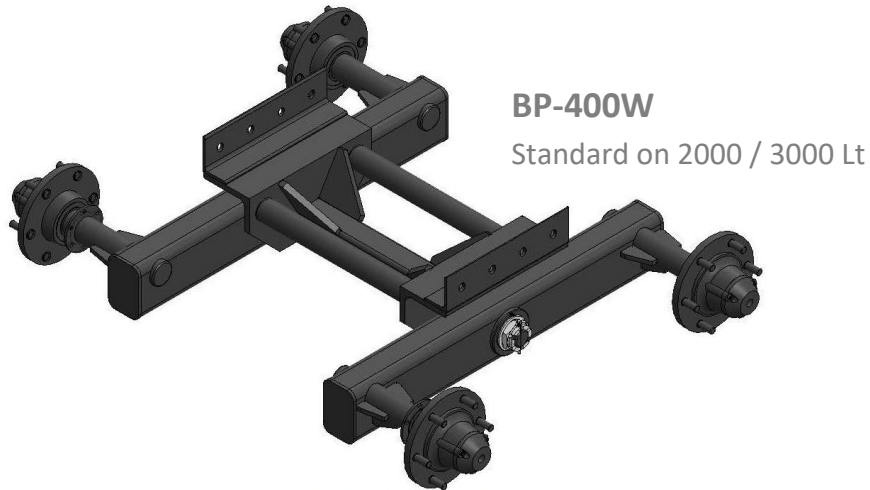

QM-420 TANDEM AXLE, WHEEL & TYRE OPTIONS

Not all options are available for all models.

NOTE

Drawings are for illustration purposes only - refer to sprayer for actual plumbing. Parts lists are indicative of the sprayer type.