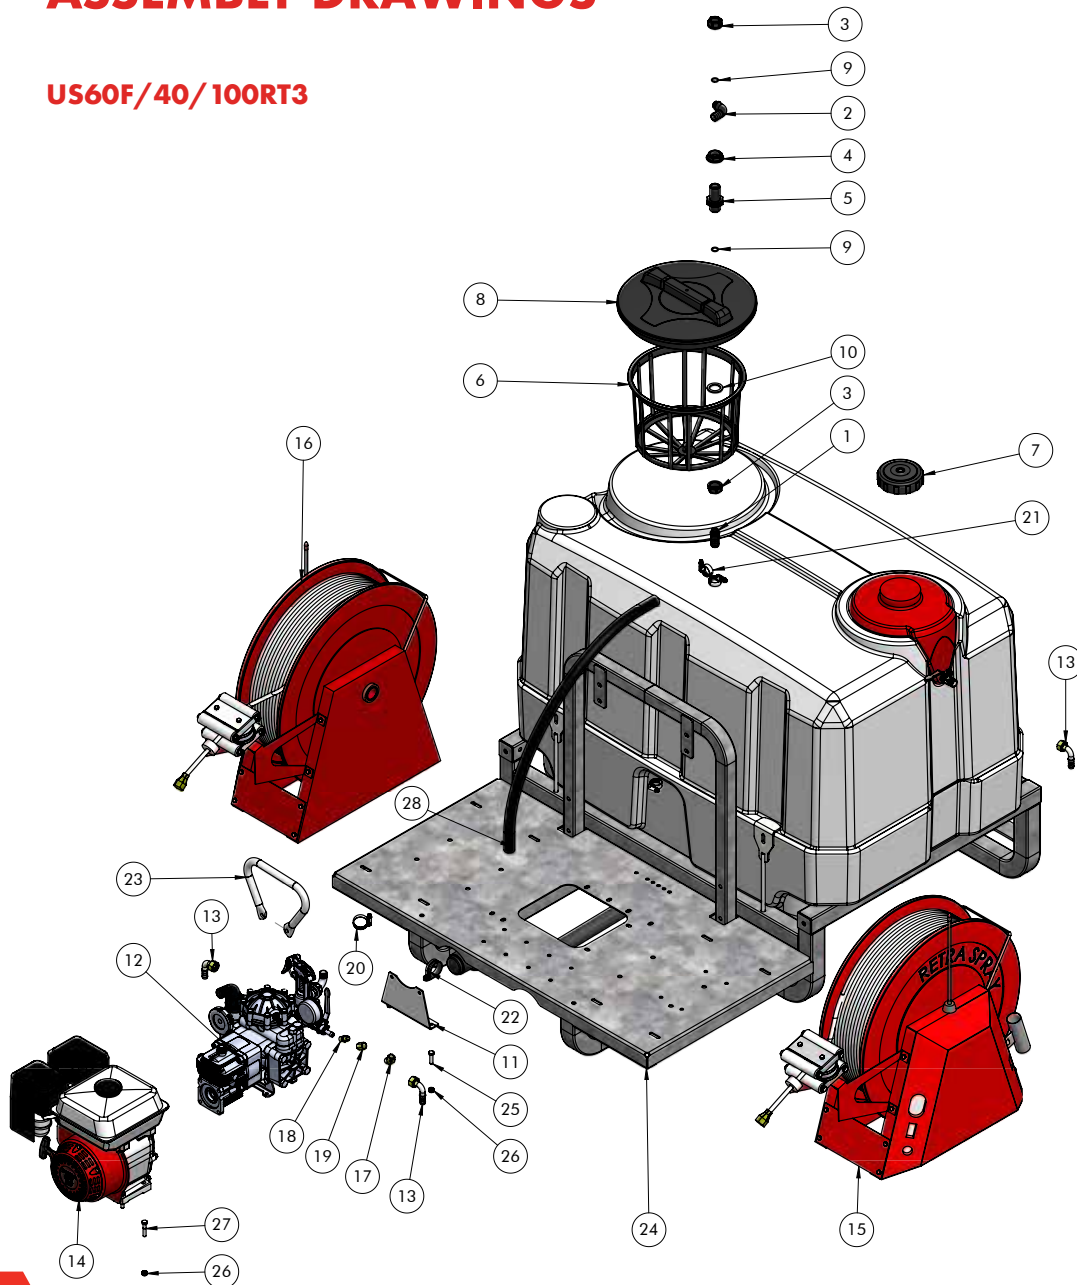

## ASSEMBLY DRAWINGS

US60F/40/100RT3

RSRL IDENTIFICATION OF LEFT & RIGHT, (extract from GP-OMRET-B manual).

ITEM NO.	PART NUMBER	DESCRIPTION	QTY.
1	A106320	TAIL 3/4" TO 20MM	1
2	A116320	ELBOW 3/4"	1
3	A200030	FLY NUT 3/4"	2
4	A205030	BACK NUT 3/4"	1
5	A2502031	LONG THREAD NIPPLE 3/4"	1
6	A300120	FILTER BASKET MEDIUM 254MM DEEP	2
7	A354030	LID 4" C/W BREATHER & SEAL	1
8	A3510040	LID/RING KIT 355MM	1
9	AG10031	O RING 3/4"	2
10	AG40003	FLAT SEAL 3/4" EPDM	1
11	AR30BRKT	AR30 MOTORIZED PUMP STAND	1
12	AR40_CRG1	PUMP AR40 GEARBOX & CONT	1
13	B163.604.13	ELBOW 1/2" C/W HEX NUT 1/2"	3
14	GX200QX	MOTOR 6.5HP HONDA	1
15	RSRL3-100RC	HOSEREEL 100M RH WITH REMOTE	1
16	RSRL3L-100RC	HOSEREEL 100M LH WITH REMOTE	1
17	TFEL14MF45DEG	ELBOW 1/4" M/F 45DEGREE	1
18	TFM1414	NIPPLE 1/4" BRASS	1
19	TFS1414	SOCKET 1/4" BSPF	1
20	TR1HC	HOSE CLAMP 25MM 1" WORM DRIVE	1
21	TR34HC	HOSE CLAMP 20MM 3/4" WORM DRIVE	3
22	TRSGU138W5	P CLAMP 38MM RUBBER SLEEVE S/S	1
23	UPHANDLE	HANDLE FOR MOTORIZED AR19/30	1
24	US600-FM1A	TANK AND FRAME 600RTV V2	1
25	M8X30	M8 X 30 SET SCREW HT ZP	2
26	M8NNUT	M8 NYLOC NUT HT ZP	6
27	M8X40BOLT	M8 X 40 HEX HEAD BOLT HT ZP	4
28	Tube_4-US600_30_HR30TG	HEP25 SUCTION HOSE	700MM

### NOTE

Drawings are for illustration purpose only - refer to sprayer for actual plumbing. Parts listed are indicative of the sprayer type.

Items in *italics* or without a part number are non stocked items and may need to be specially ordered.