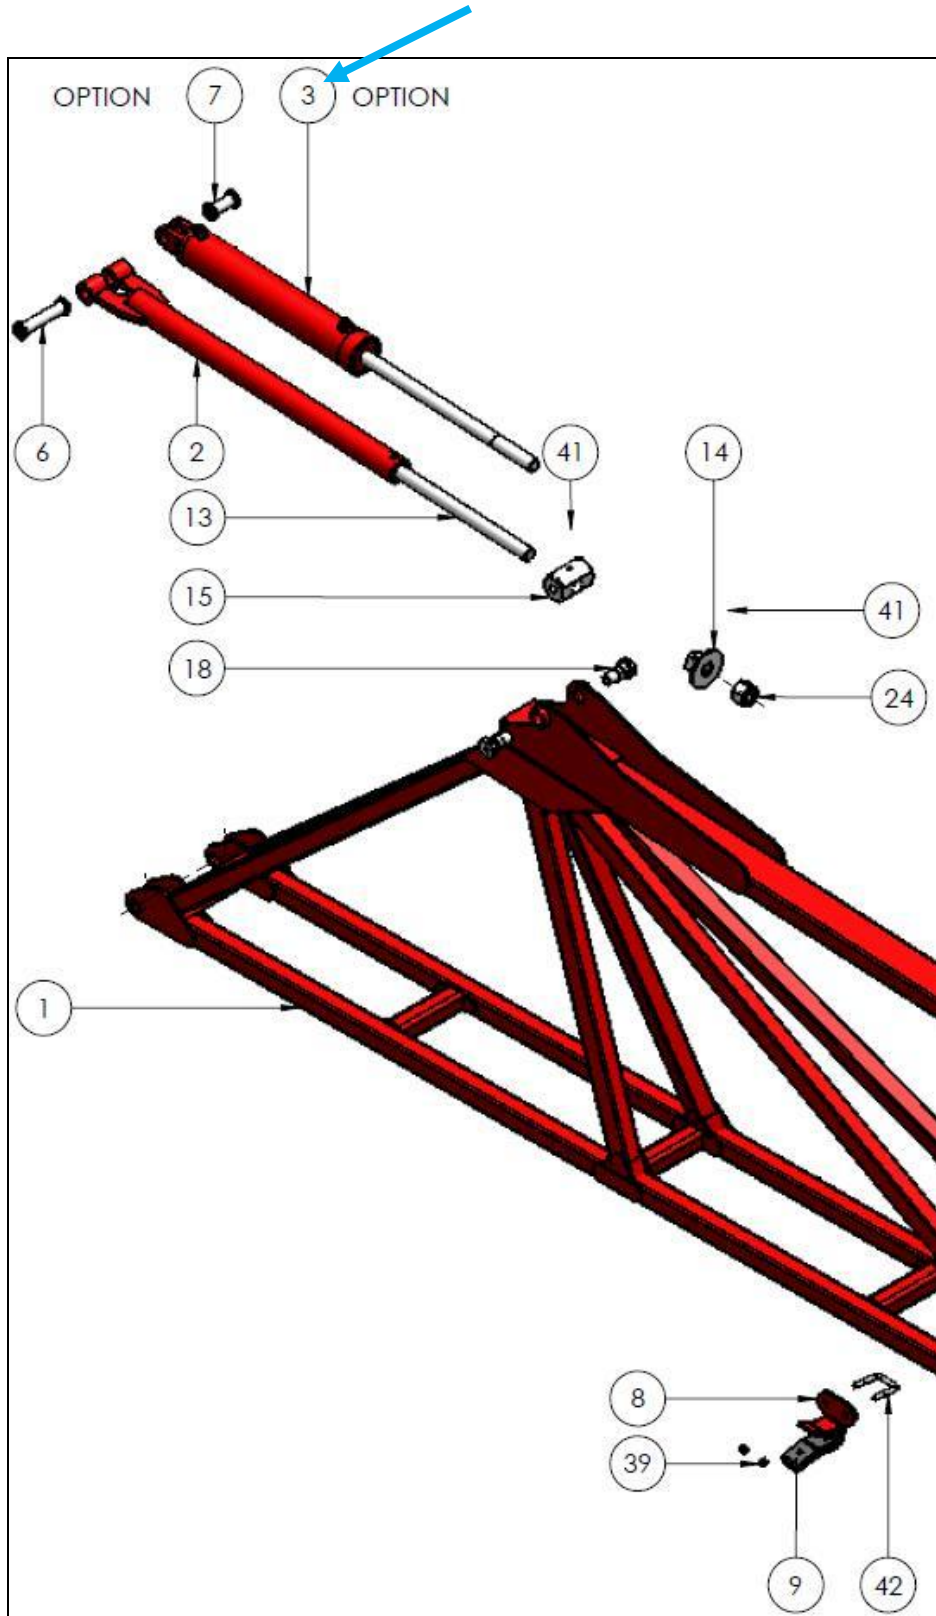

## CROPLANDS PART NUMBER: AB19100-A-3 HYD WINGTIP ADJUSTMENT (refer item #3)

*(Right hand shown)*