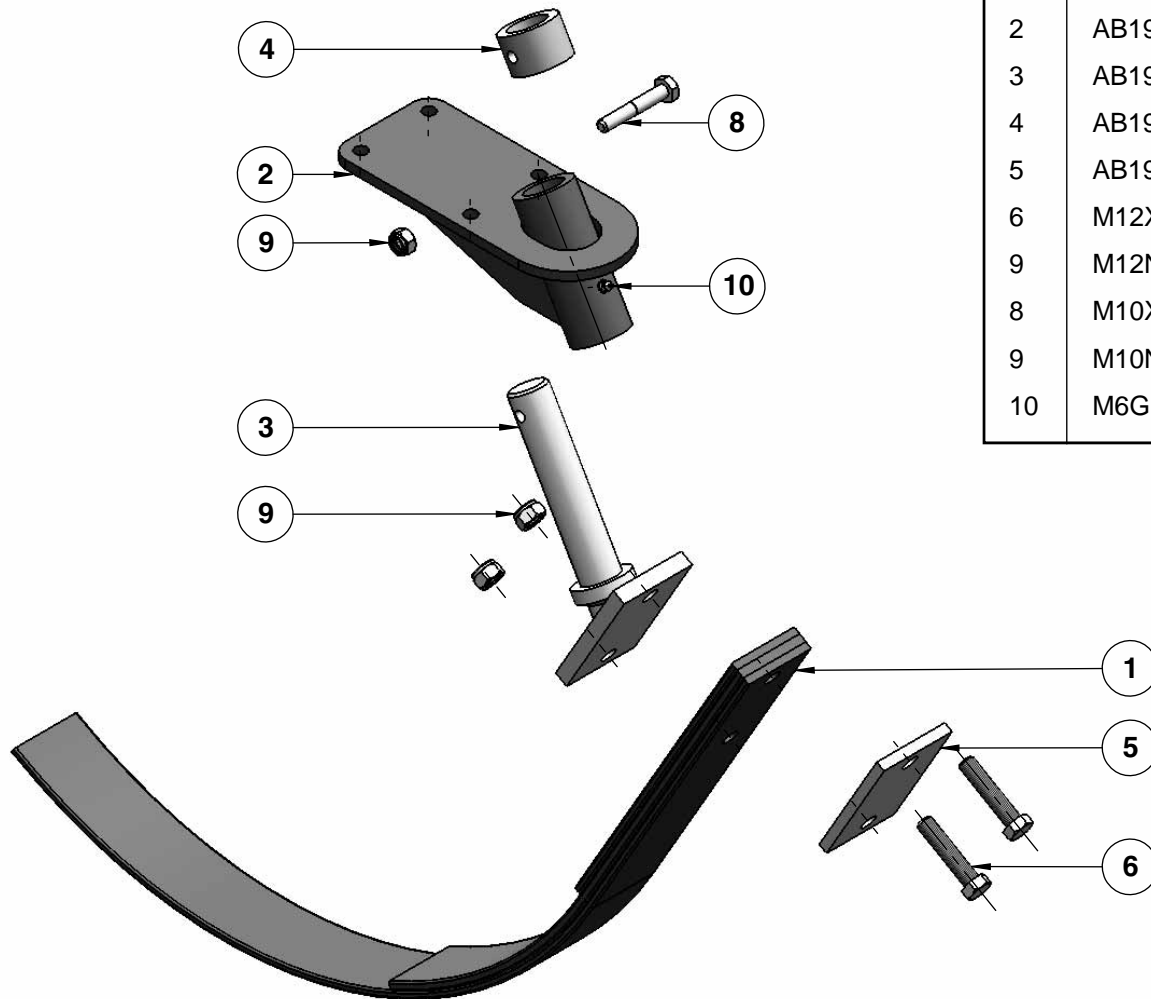

AB19196 - 33/36m - Skid Complete Single Assembly Drawings & Parts

Pos	Part No	Description	Qty
1	AB19196-1	SKID SET 3 PIECE	1
2	AB19196-2	SKID MOUNT 36M BOOM FEMALE	1
3	AB19196-3	SKID MOUNT SHAFT AB191 BOOM	1
4	AB19196-4	COLLAR DIA 30MM	1
5	AB19196-6	SKID LEAF CLAMP	1
6	M12X55	M12 X 55 SET SCREW HT ZP	2
9	M12NNUT	M12 NYLOC NUT	2
8	M10X60BOLT	M10 X 60 BOLT HT ZP	1
9	M10NNUT	M10 NYLOC NUT HT ZP	1
10	M6GNIPPLE	M6 GREASE NIPPLE	1