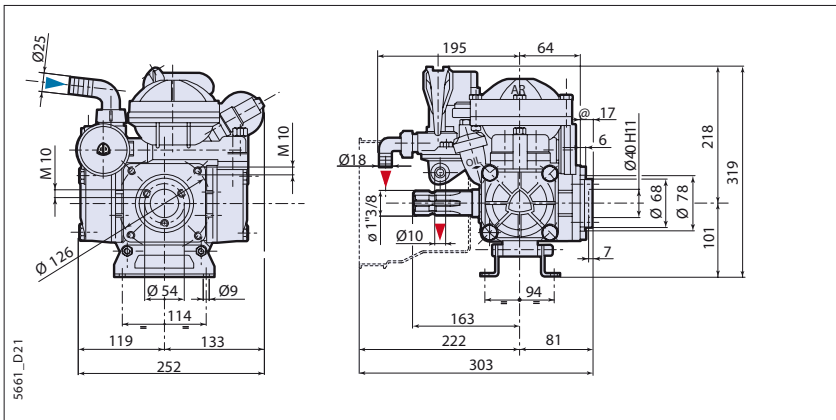

Pos.	Cod.	Descrizione	Description	Q.ty	Note
43	130492	Rub. 3/8"-1/2" G (M) SX	Left valve	1	ex 30492 ⚡
○ Non compreso nel GI 40 - No part of GI 40					

KIT 1921 Pastiglie gomma Buna valve seats		KIT 1922 Pastiglie Vulkolan Vulkolan valve seats		KIT 1925 Pronto intervento Maintenance repair			
Pos.	Q.ty	Pos.	Q.ty	Pos.	Q.ty	Pos.	Q.ty
11		11		5	1		
				10	1		
				11	1		
				12	1		
				13	1		
				14	1		

AR30-EM Single phase
3 HP or 2.2 Kw
Motor base only
Complete with Switch, Cable and Plug
Dimensions (cm) 67 x 40 x 37
ARGI40 Controller attached
Maximum Pressure 35 bar

AR30-ET Three phase
3 HP or 2.2 Kw
Motor base only
Complete with Switch, Cable and Plug
Dimensions (cm) 67 x 40 x 37
ARGI40 Controller attached
Maximum Pressure 35 bar

AR 30

DIMENSIONS • DIMENSIONI

Please note: specifications are subject to change for improvement without notice.
© Apr 2007 by AnnoviReverberi spa