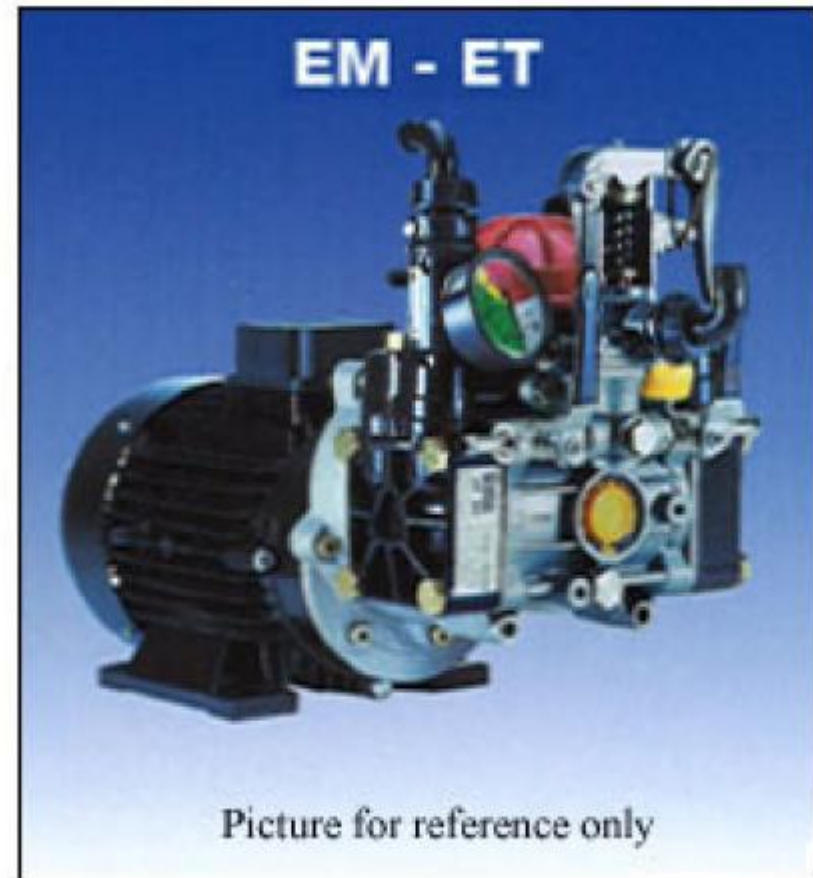

AR30-EM Single phase
3 HP or 2.2 Kw
Motor base only
Complete with Switch, Cable and Plug
Dimensions (cm) 67 x 40 x 37
ARGI40 Controller attached
Maximum Pressure 35 bar

AR30-ET Three phase
3 HP or 2.2 Kw
Motor base only
Complete with Switch, Cable and Plug
Dimensions (cm) 67 x 40 x 37
ARGI40 Controller attached
Maximum Pressure 35 bar