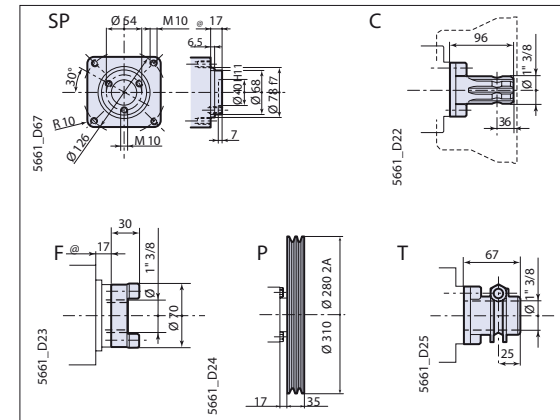

AR30-EM Single phase
3 HP or 2.2 Kw
Motor base only
Complete with Switch, Cable and Plug
Dimensions (cm) 67 x 40 x 37
ARGI40 Controller attached
Maximum Pressure 35 bar

AR30-ET Three phase
3 HP or 2.2 Kw
Motor base only
Complete with Switch, Cable and Plug
Dimensions (cm) 67 x 40 x 37
ARGI40 Controller attached
Maximum Pressure 35 bar

AR 30

DIMENSIONS • DIMENSIONI

Please note: specifications are subject to change for improvement without notice.
© Apr 2007 by AnnoviReverberi spa