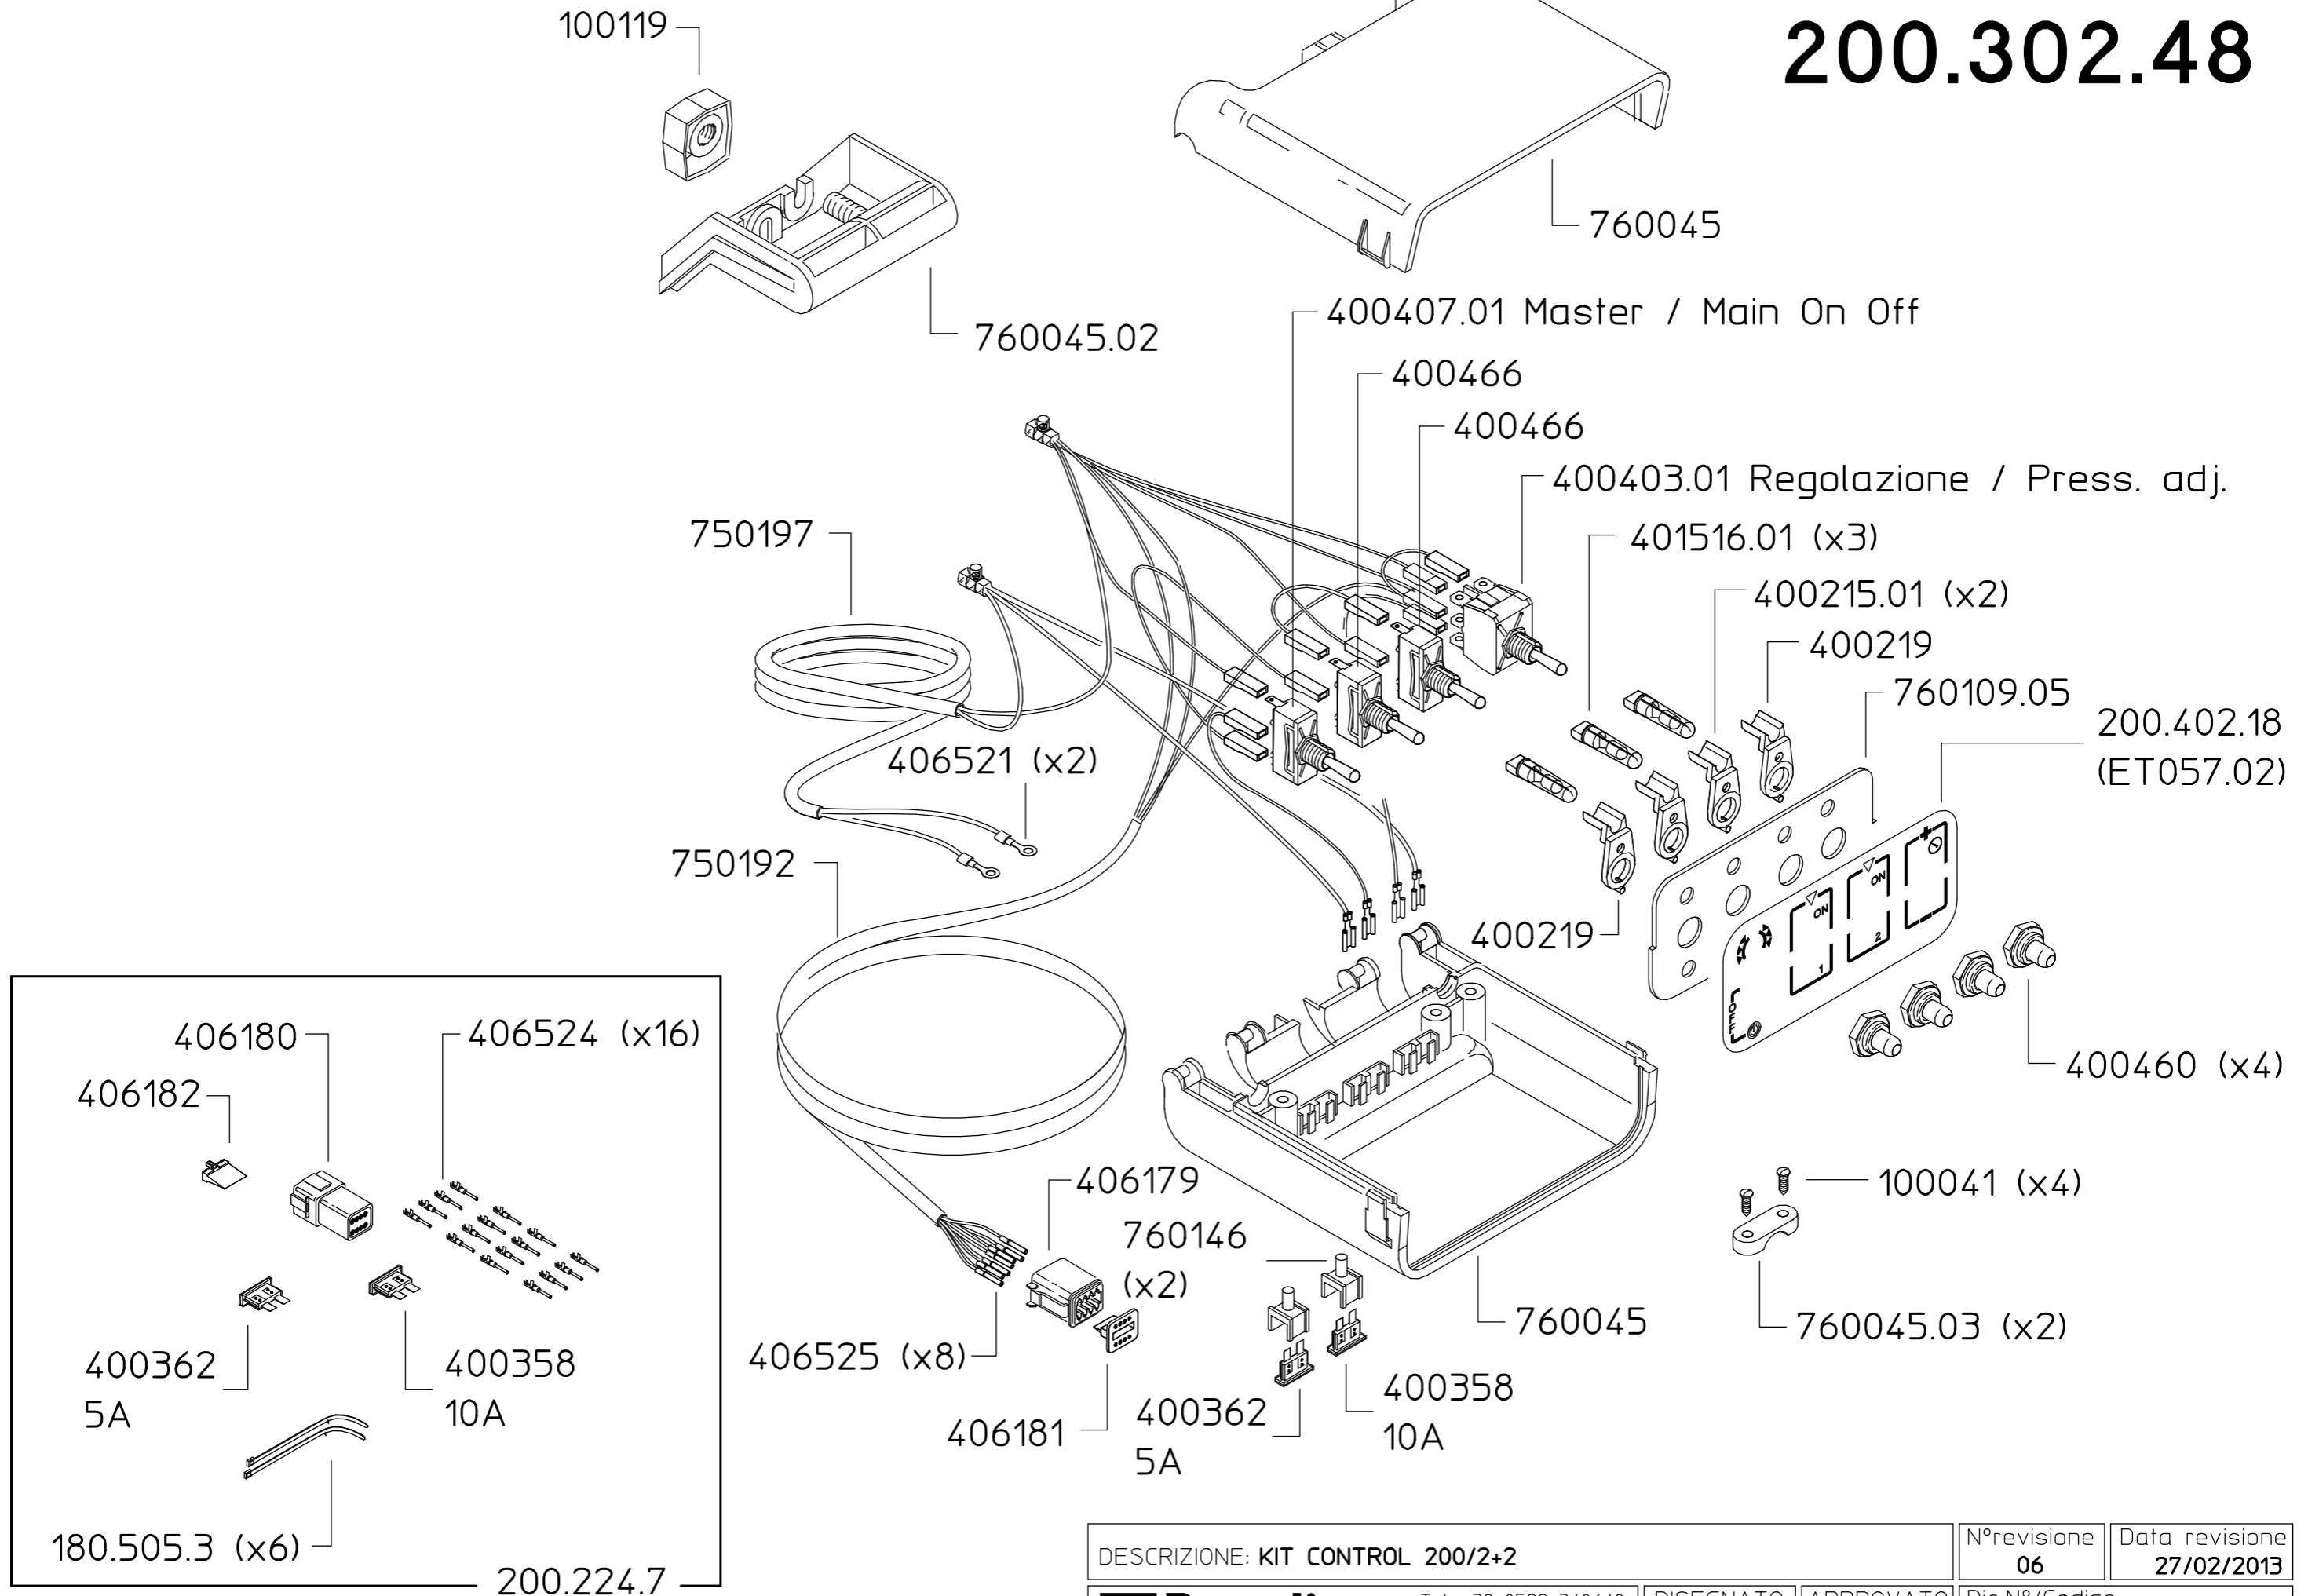

CROPLANDS PART NUMBERS: B200.302.48 – Braglia Controller 2 Section + On/Off + Pressure Adjust

Where used: I-S4021

200.302.48

200.302.48 - 2 boom sections + main on/off + pressure adjusting

- 200.302.48:** - *high resistance plastic materials box supplied with adjustable support*
- *heavy duty sealed industrial switches with metal handle wired without electronic circuit*
 - *boom section valve LED and master 12Vdc LED*
 - *master 12Vdc box switch operates also all working boom section valves (ON position). Central position: switch off 12Vdc from box.*
 - *switch to operate M180 and M200 series pressure regulators*
 - *two fuses*
 - *2 m length 12Vdc complete cable*
 - *5 m cable complete to suit valves supplied with sealed plug*
 - *supplied with spare fuses, valve connection accessories and wiring diagram*

Weight: 200.302.48 1.5 kg / 3.3 lb

200.302.48

DESCRIZIONE: KIT CONTROL 200/2+2		N°revisione 06	Data revisione 27/02/2013
 Braglia SRL I-42122 REGGIO EMILIA - ITALY - UE Email tecnico@braglia.it	Tel. +39 0522 340648	DISEGNATO G.BRAGLIA	APPROVATO G.BRAGLIA
	Fax. +39 0522 345025	Dis.N°/Codice 200.302.48	