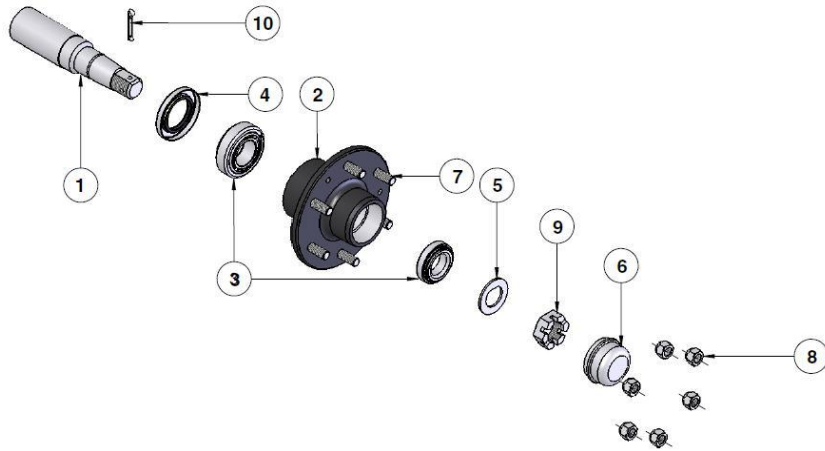

CROPLANDS PART NUMBERS: BP-400ADA 4000L SUSPENSION TANDEM AXLE 1475mm TRACK WIDTH

Item	Part No.	Description	Qty
1	HP-199DB	STUB AXLE 65MM RND 6/205PCD TITAN ANDYS	4
2	BP-400-2	PIVOT BUSH TRAILING ARM 5/8"	8
3	BP-400-3	THRUST WASHER	4
4	<i>BP-400ADA-1</i>	TRAILING ARM LEFT FRONT / RIGHT REAR	2
5	<i>BP-400ADA-2</i>	TRAILING ARM RIGHT FRONT / LEFT REAR	2
6	BP-400ADLSRING	SPRING 9 LEAF	
6	BP-400ADSPRING	SPRING AND SPRING SEAT ASSY BP-400AD	2
7	BP-400D-7	SPRING CLAMP	2
8	BP-400D-8	ANTI RATTLE PLATE	2
9	<i>BP-400ADA-9</i>	SPRING SEAT ASSY	2
10	MT10013	SPEED SENSOR MOUNTING BRACKET <i>(not shown)</i>	1

Note: Drawing is for illustration purpose only
Refer to parts list.

STUB AXLE HP-199DB

Item	Croplands P/N	Max Description
1	<i>HP-199DB-1</i>	STUB 65RD x187mm LONG
2	HP-199DA-2	HUB 6/205PCD
3	HP-199DA-3	BEARING KIT 30208/30211
4	HP-199DA-4	TRIPLE LIP SEAL 100x70x12mm
4A	HP-199DA-4A	SEAL RING 57x70.5x16.5mm <i>(not shown)</i>
4B	HP-199DA-4B	WEAR RING TO SUIT T.L.S <i>(not shown)</i>
5	N/A	N/A
6	HP-199DA-6	DUST CAP <i>(3 screws items 11 and 12)</i>
7	HP-199F-7	WHEEL STUD M18x1.5x65
8	HP-199F-8	WHEEL NUT M18x1.5
9	HP-199DA-9	SLOTTED NUT M33x2
10	HP-199DA-10	SPLIT PIN M50x6
11	HP-199DA-11	SOCKET HEAD CAP SCREW M8x25 <i>(not shown)</i>
12	HP-199E-12	RIB LOCK WASHER M8 <i>(not shown)</i>