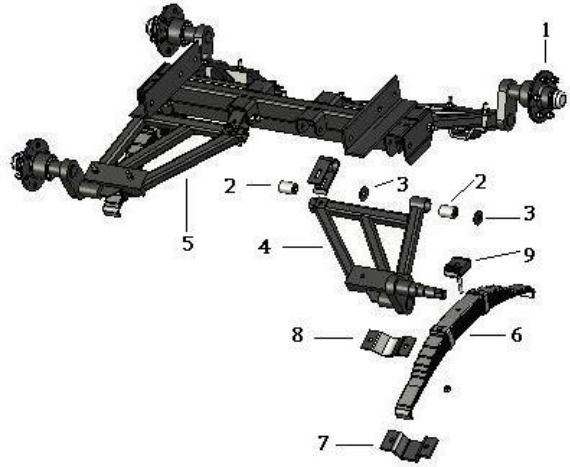

CROPLANDS PART NUMBERS: BP-400ADA 4000L SUSPENSION TANDEM AXLE 1475mm TRACK WIDTH

Item	Part No.	Description	Qty
1	HP-199DB	STUB AXLE 65MM RND 6/205PCD TITAN ANDYS	4
2	BP-400-2	PIVOT BUSH TRAILING ARM 5/8"	8
3	BP-400-3	THRUST WASHER	4
4	<i>BP-400ADA-1</i>	TRAILING ARM LEFT FRONT / RIGHT REAR	2
5	<i>BP-400ADA-2</i>	TRAILING ARM RIGHT FRONT / LEFT REAR	2
6	BP-400ADLSRING	SPRING 9 LEAF	
6	BP-400ADSPRING	SPRING AND SPRING SEAT ASSY BP-400AD	2
7	BP-400D-7	SPRING CLAMP	2
8	BP-400D-8	ANTI RATTLE PLATE	2
9	<i>BP-400ADA-9</i>	SPRING SEAT ASSY	2
10	MT10013	SPEED SENSOR MOUNTING BRACKET <i>(not shown)</i>	1

Note: Drawing is for illustration purpose only
Refer to parts list.

STUB AXLE HP-199DB

Item	Croplands P/N	Max Description
1	<i>HP-199DB-1</i>	STUB 65RD x187mm LONG
2	HP-199DA-2	HUB 6/205PCD
3	HP-199DA-3	BEARING KIT 30208/30211
4	HP-199DA-4	TRIPLE LIP SEAL 100x70x12mm
4A	HP-199DA-4A	SEAL RING 57x70.5x16.5mm <i>(not shown)</i>
4B	HP-199DA-4B	WEAR RING TO SUIT T.L.S <i>(not shown)</i>
5	N/A	N/A
6	HP-199DA-6	DUST CAP <i>(3 screws items 11 and 12)</i>
7	HP-199F-7	WHEEL STUD M18x1.5x65
8	HP-199F-8	WHEEL NUT M18x1.5
9	HP-199DA-9	SLOTTED NUT M33x2
10	HP-199DA-10	SPLIT PIN M50x6
11	HP-199DA-11	SOCKET HEAD CAP SCREW M8x25 <i>(not shown)</i>
12	HP-199E-12	RIB LOCK WASHER M8 <i>(not shown)</i>

Note: Parts in italics are non-stock items and may need to be ordered