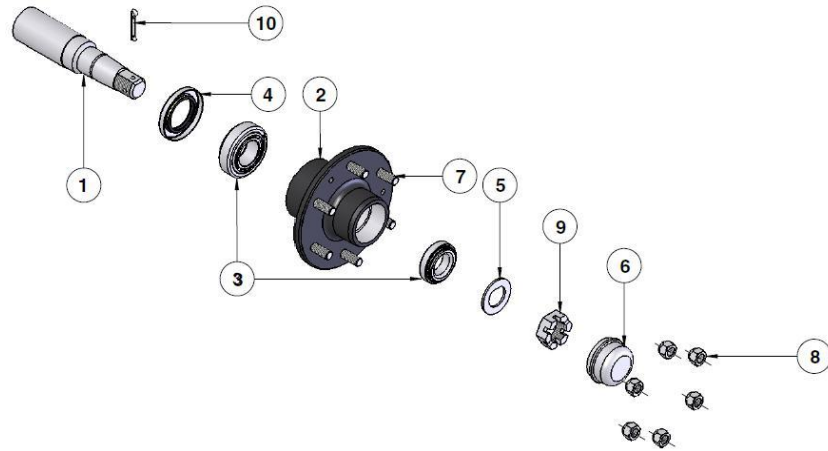

CROPLANDS PART NUMBERS: BP-400DB 2000L SUSPENSION TANDEM AXLE 1350mm TRACK WIDTH

Item	Part No.	Description	Qty
1	BP-400DB-1	STUB AXLE 50mm RND 6/139.7PCD TITAN ANDY	4
2	BP-400-2	PIVOT BUSH TRAILING ARM 5/8"	8
3	BP-400-3	THRUST WASHER	4
4	BP-400DB-2	TRAILING ARM LEFT FRONT/ RIGHT REAR	2
5	BP-400DB-3	TRAILING ARM RIGHT FRONT/LEFT REAR	2
6	BP-400JASPRING	SPRING ASSEMBLY	2
7	BP-400ADLA-7	SPRING CLAMP	4
8	BP-400D-8	ANTI RATTLE PLATE	4
9	BP-400JL-9	SPRING SEAT	2
10	MT10013	SPEED SENSOR MOUNTING BRACKET <i>(not shown)</i>	1

*Note: Drawing is for illustration purpose only
Refer to parts list.*

STUB AXLE BP-400DB-1

Item	Part No.	Description
1	BP-400DB-1-1	STUB 50RND x199mm LONG
2	BP-400DB-1-2	HUB 6/139.7PCD
3	BP-400DB-1-3	BEARING KIT 30206/30208
4	BP-400DB-1-4	SEAL M81.03 x 46 x10
5	BP-400DB-1-5	FLAT WASHER 1"
6	BP-400DB-1-6	DUST CAP
7	BP-400DSTUB-7	WHEEL STUD 1/2"
8	BP-400DSTUB-8	WHEEL NUT 1/2"
9	BP-400DB-1-9	SLOTTED NUT 1"
10	BP-400DSTUB-10	SPLIT PIN M50x5