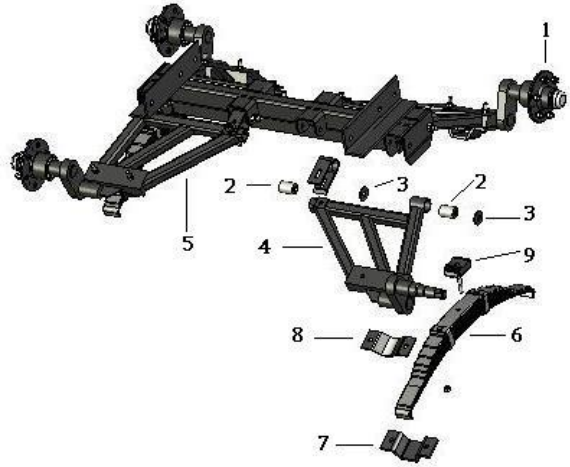

CROPLANDS PART NUMBERS: BP-400DB 2000L SUSPENSION TANDEM AXLE 1350mm TRACK WIDTH

Item	Part No.	Description	Qty
1	BP-400DB-1	STUB AXLE 50mm RND 6/139.7PCD TITAN ANDY	4
2	BP-400-2	PIVOT BUSH TRAILING ARM 5/8"	8
3	BP-400-3	THRUST WASHER	4
4	BP-400DB-2	TRAILING ARM LEFT FRONT/ RIGHT REAR	2
5	BP-400DB-3	TRAILING ARM RIGHT FRONT/LEFT REAR	2
6	BP-400JASPRING	SPRING ASSEMBLY	2
7	BP-400ADLA-7	SPRING CLAMP	4
8	BP-400D-8	ANTI RATTLE PLATE	4
9	BP-400JL-9	SPRING SEAT	2
10	MT10013	SPEED SENSOR MOUNTING BRACKET <i>(not shown)</i>	1

*Note: Drawing is for illustration purpose only
Refer to parts list.*

STUB AXLE BP-400DB-1

Item	Part No.	Description
1	BP-400DB-1-1	STUB 50RND x199mm LONG
2	BP-400DB-1-2	HUB 6/139.7PCD
3	BP-400DB-1-3	BEARING KIT 30206/30208
4	BP-400DB-1-4	SEAL M81.03 x 46 x10
5	BP-400DB-1-5	FLAT WASHER 1"
6	BP-400DB-1-6	DUST CAP
7	BP-400DSTUB-7	WHEEL STUD 1/2"
8	BP-400DSTUB-8	WHEEL NUT 1/2"
9	BP-400DB-1-9	SLOTTED NUT 1"
10	BP-400DSTUB-10	SPLIT PIN M50x5

Note: Parts in italics are non-stock items and may need to be ordered