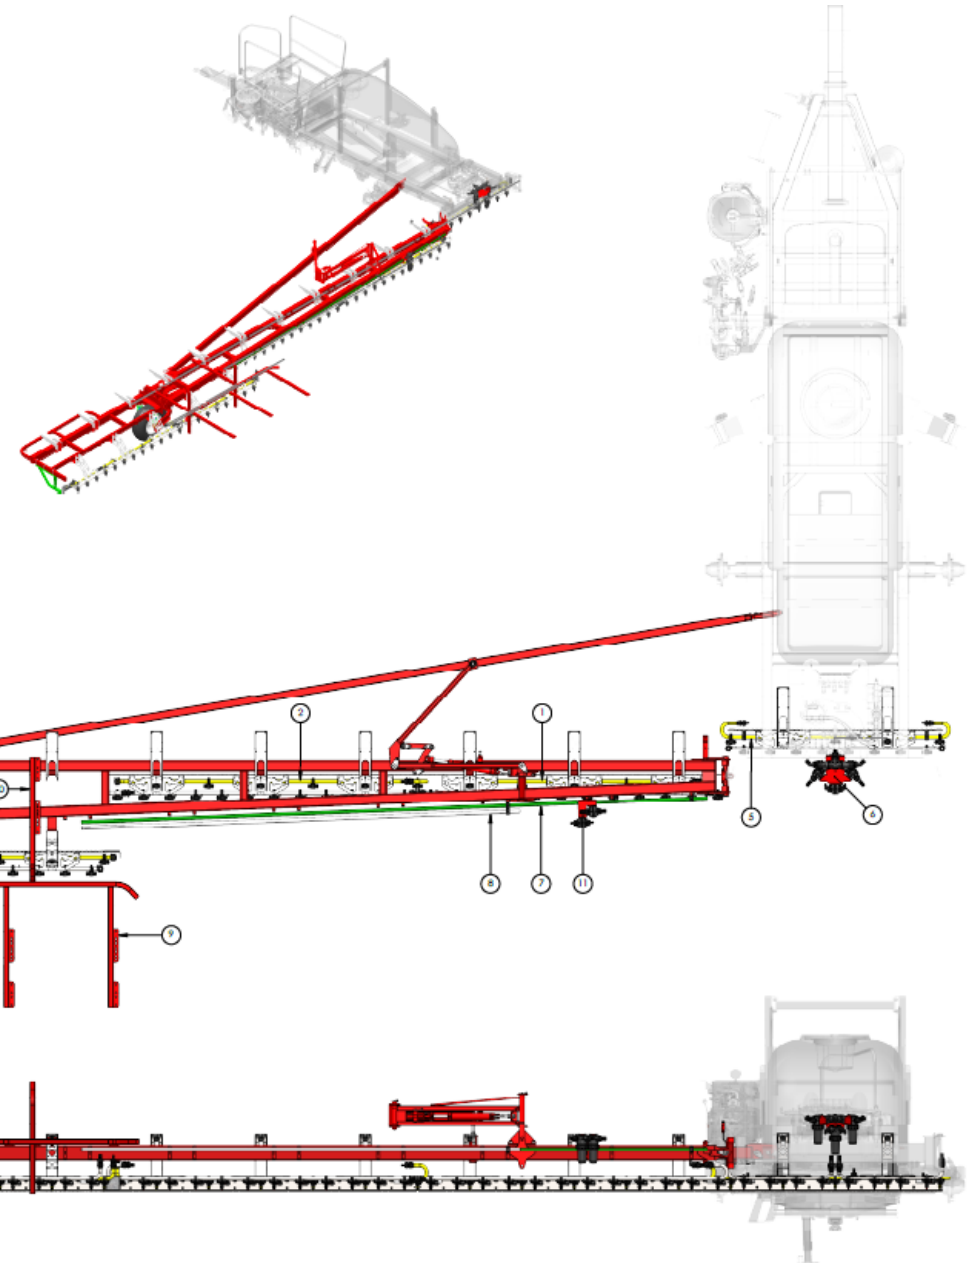

BT4000TRQUADRO

24M BOOM WITH (KB-7102) QUADRO KITS

Dual line boom - shown on base 4000L chassis

ITEM NO.	PART NUMBER	DESCRIPTION	QTY.
1	KB-7102-1L	WEEDIT QUADRO INNER ARM 1 LH DUAL	1
2	KB-7102-2L	WEEDIT QUADRO INNER ARM 2 LH DUAL	1
3	KB-7102-3LA	4000 WEEDIT QUADRO INNER ARM 3 LH DUAL	1
4	KB-7102-4LA	24M WEEDIT QUADRO OUTER ARM 1 LH DUAL	1
5	KB-7102-7	NOZZLE MOUNT CENTRE ASSEMBLY	1
6	KB-7000-2B-3	WEEDIT QUADRO DL FILTER ASSEMBLY	1
7	A00420A	TUBE RECIRCULATION 6000 LONG	1
8	A00420A-4200	TUBE RECIRCULATION 6000 LONG	1
9	AB243000-700A-1	MOUNTING BRACKET 1	1
10	AB243000-700A-2	BUMPER TO SUIT ALL BOOMS 18M-36M	2
11	Filter bracket inner LH	FILTER BRACKET DUAL LH ASSEMBLY	1

NOTE

Drawings are for illustration purposes only - refer to sprayer for actual plumbing. Parts lists are indicative of the sprayer type.

Items in italics or without a part number are non stocked items and may need to be specially ordered.