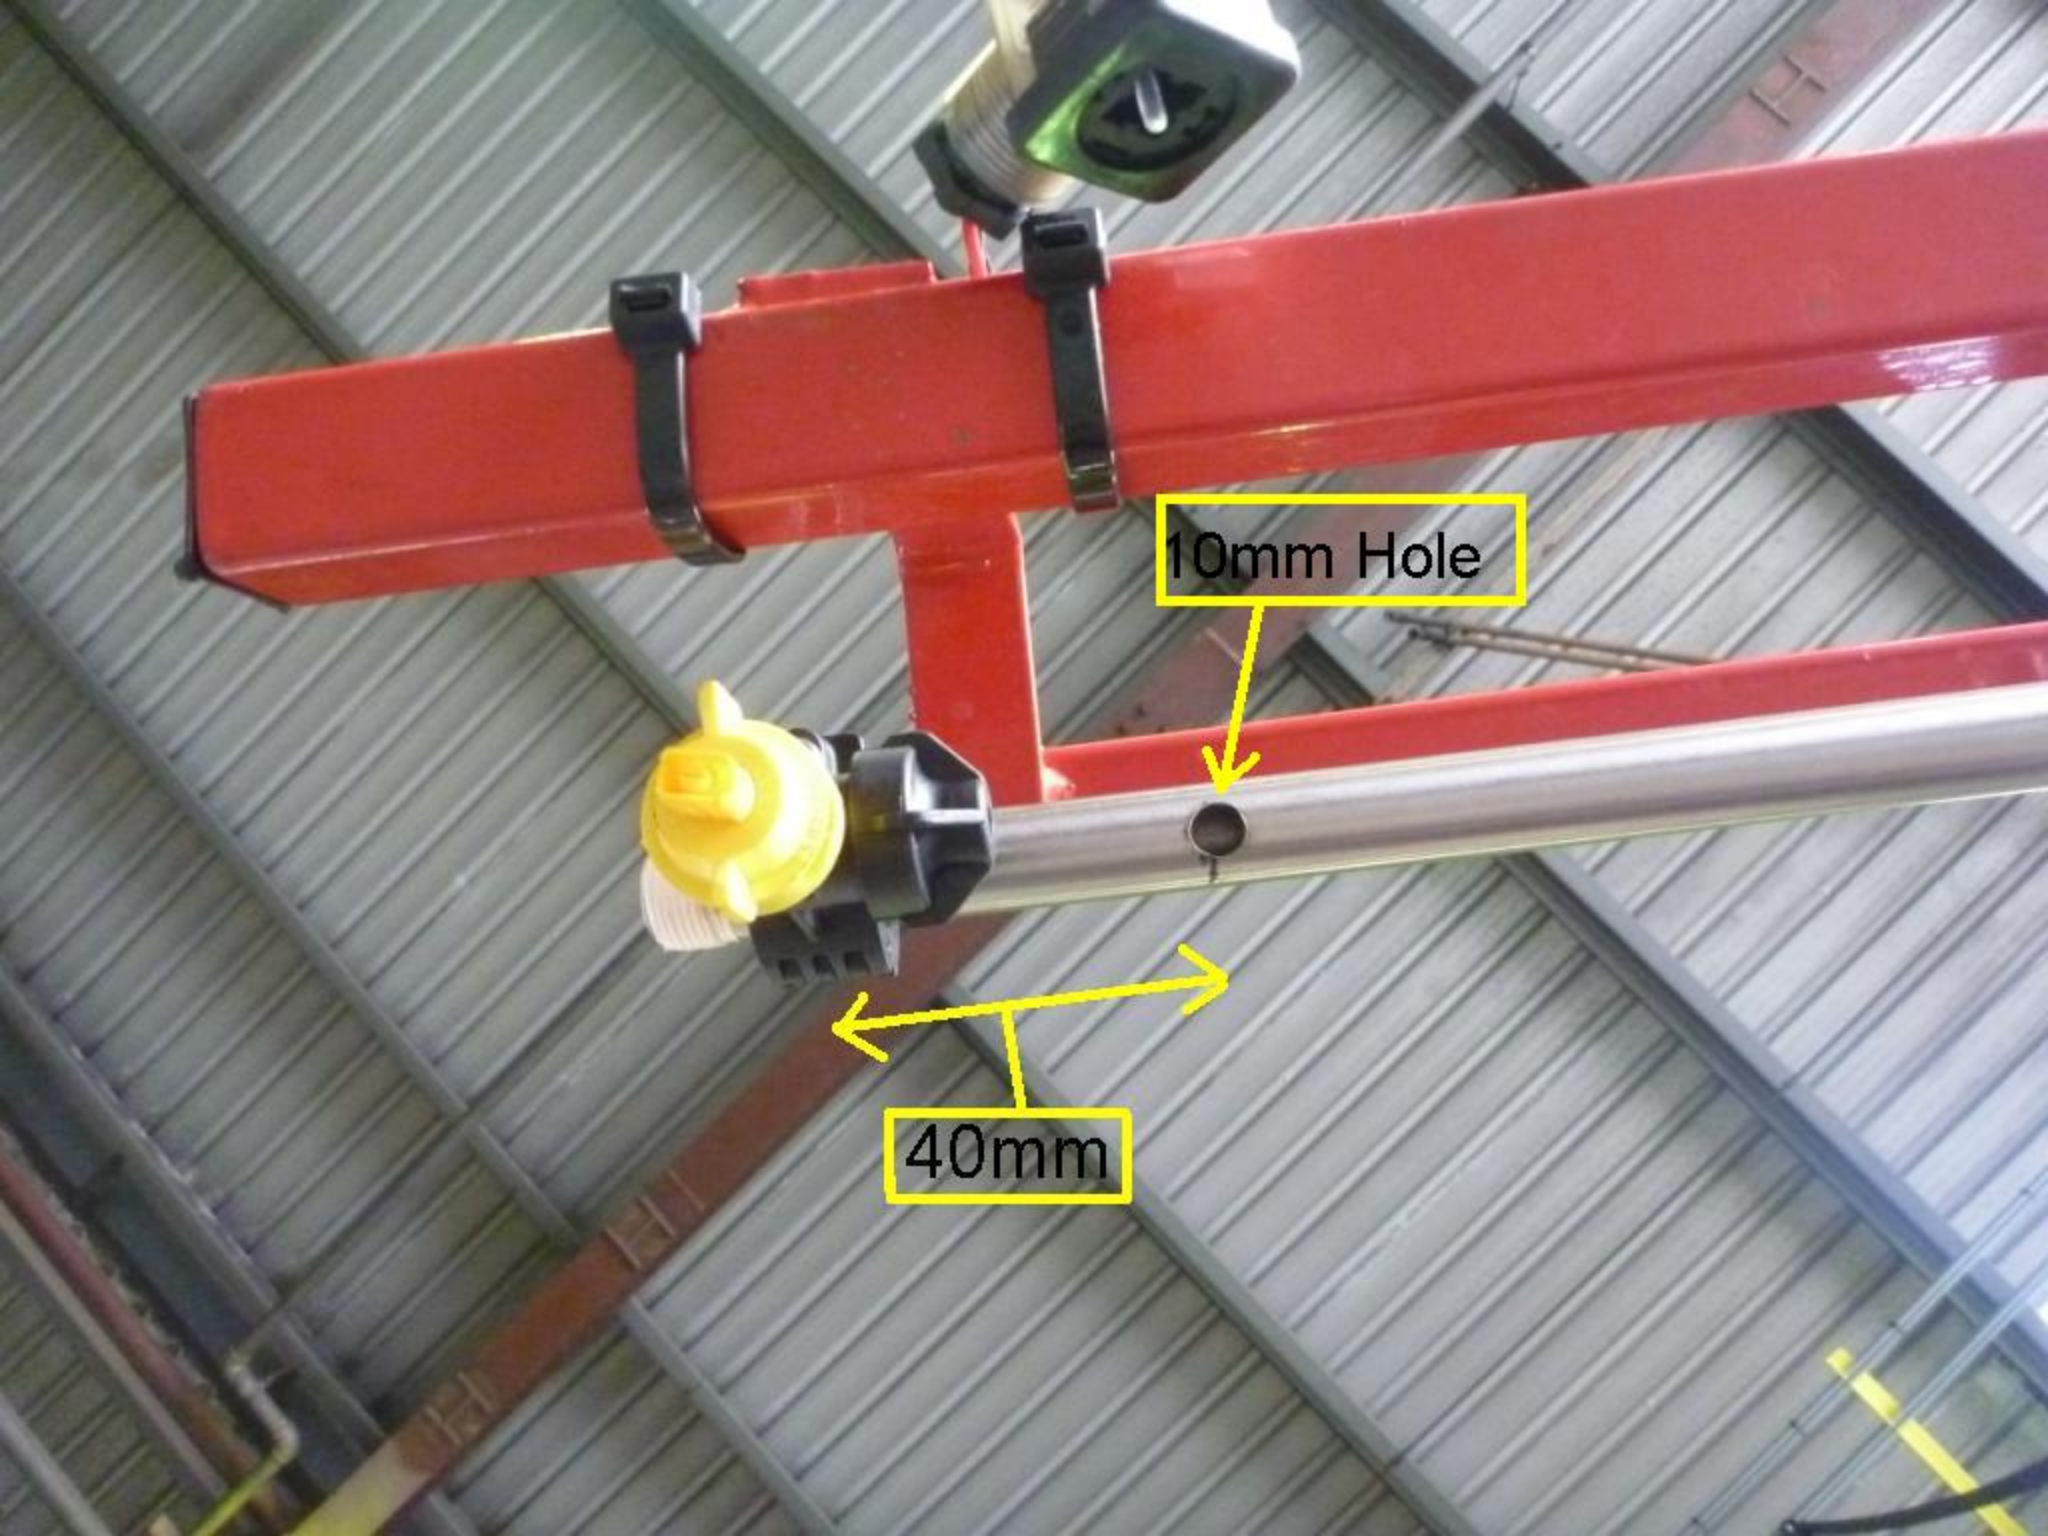

ECS17560A-1/2-N – EYELET ½" W/CHEMSAVER

58480E-05 – CONNECTOR MINI DIN 0.5M CABLE

QJ4676-90-1/4-N – QJ ADAPTOR 90 DEG

8079-PP-50 – 50 MESH POLY STRAINER (NOT PICTURED)

B1/4XP10R-VP - XP BOOMJET NOZZLE RH

B1/4XP10L-VP - XP BOOMJET NOZZLE LH

10mm Hole

40mm