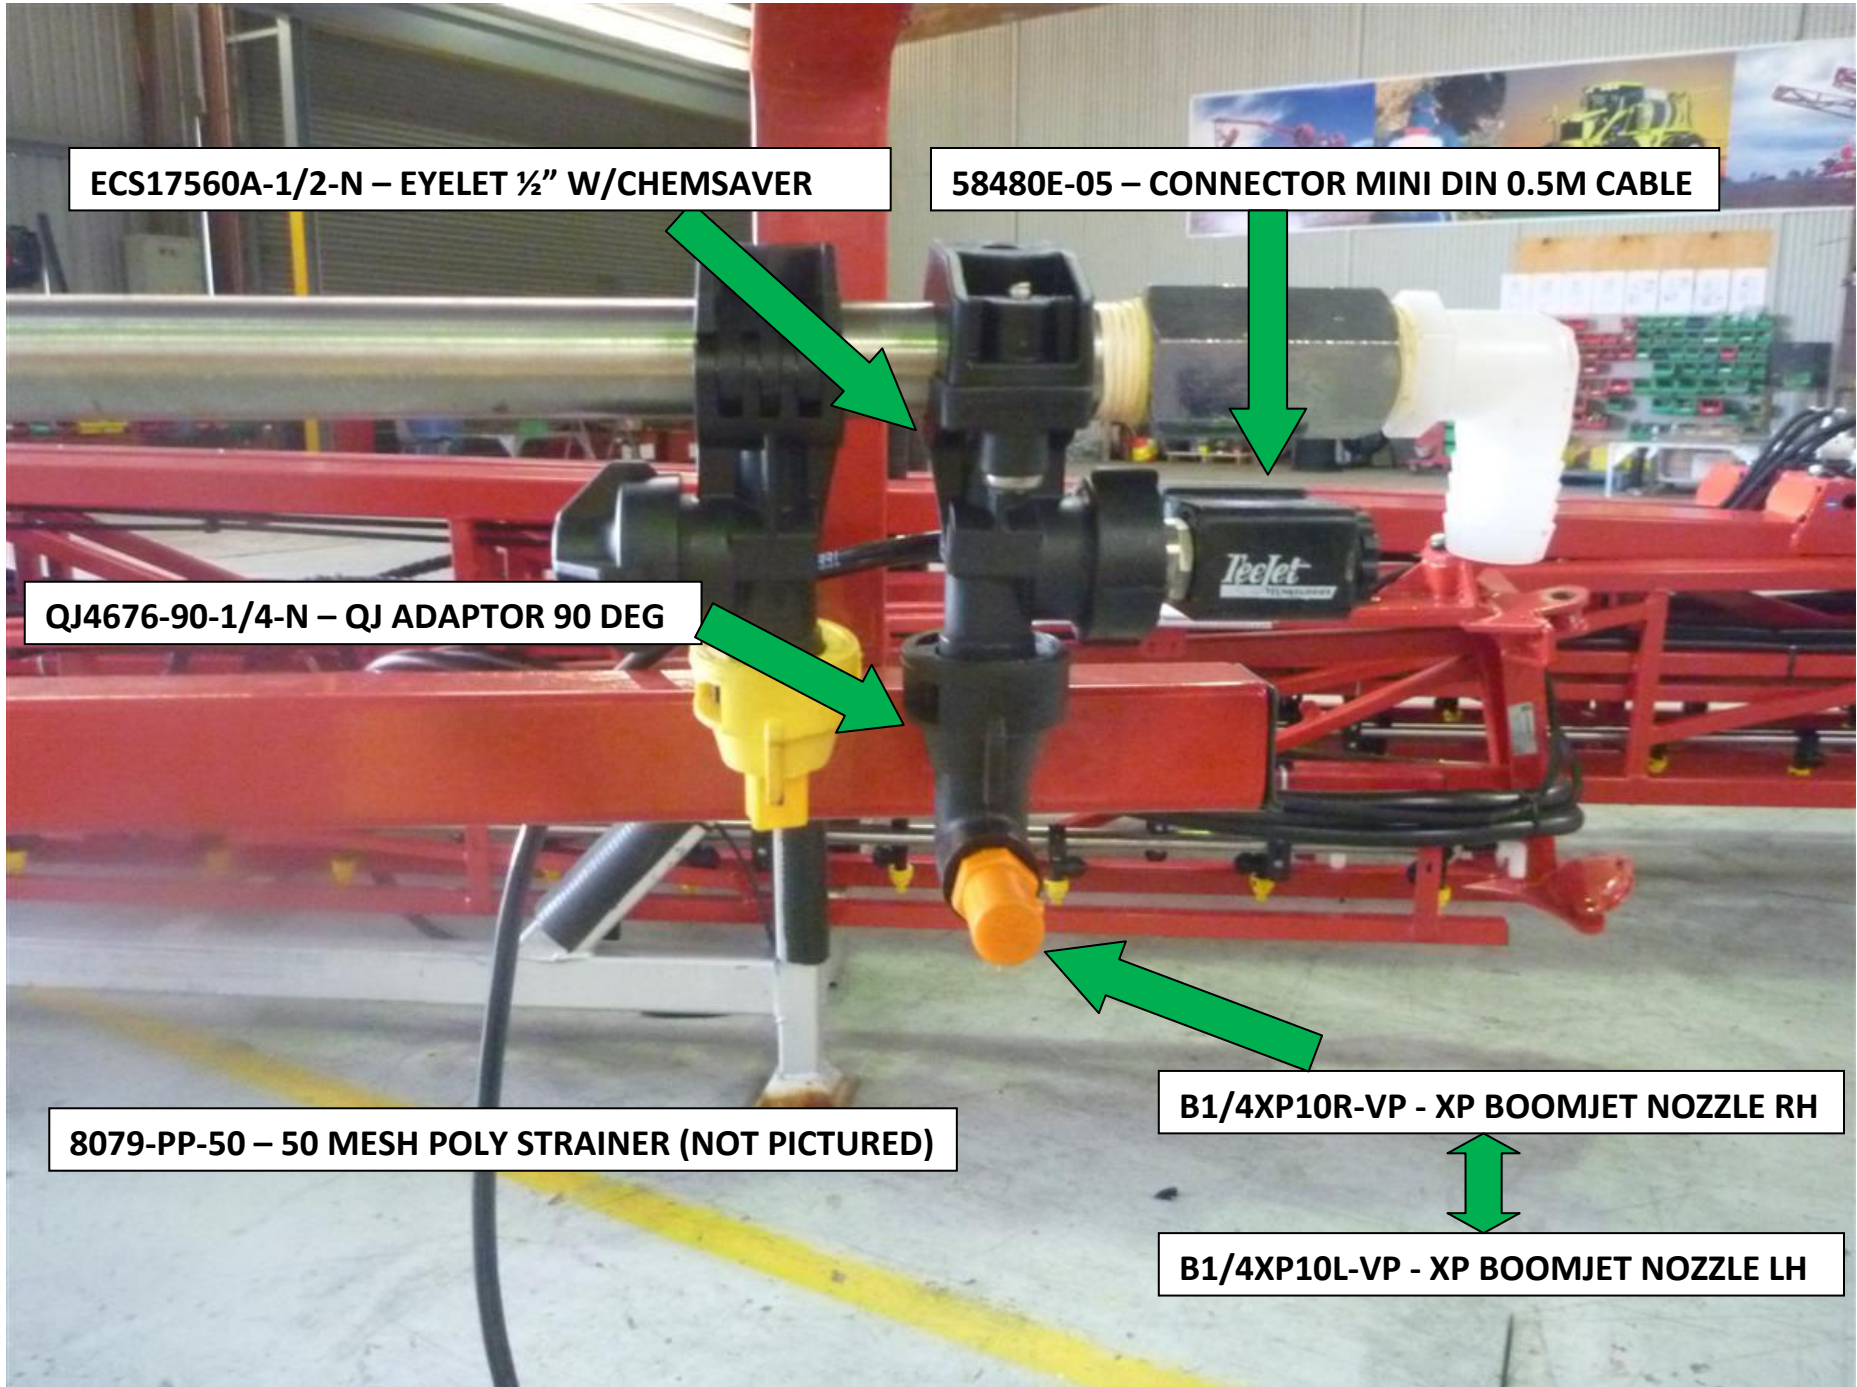

ECS17560A-1/2-N – EYELET ½" W/CHEMSAVER

58480E-05 – CONNECTOR MINI DIN 0.5M CABLE

QJ4676-90-1/4-N – QJ ADAPTOR 90 DEG

8079-PP-50 – 50 MESH POLY STRAINER (NOT PICTURED)

B1/4XP10R-VP - XP BOOMJET NOZZLE RH

B1/4XP10L-VP - XP BOOMJET NOZZLE LH

10mm Hole

40mm