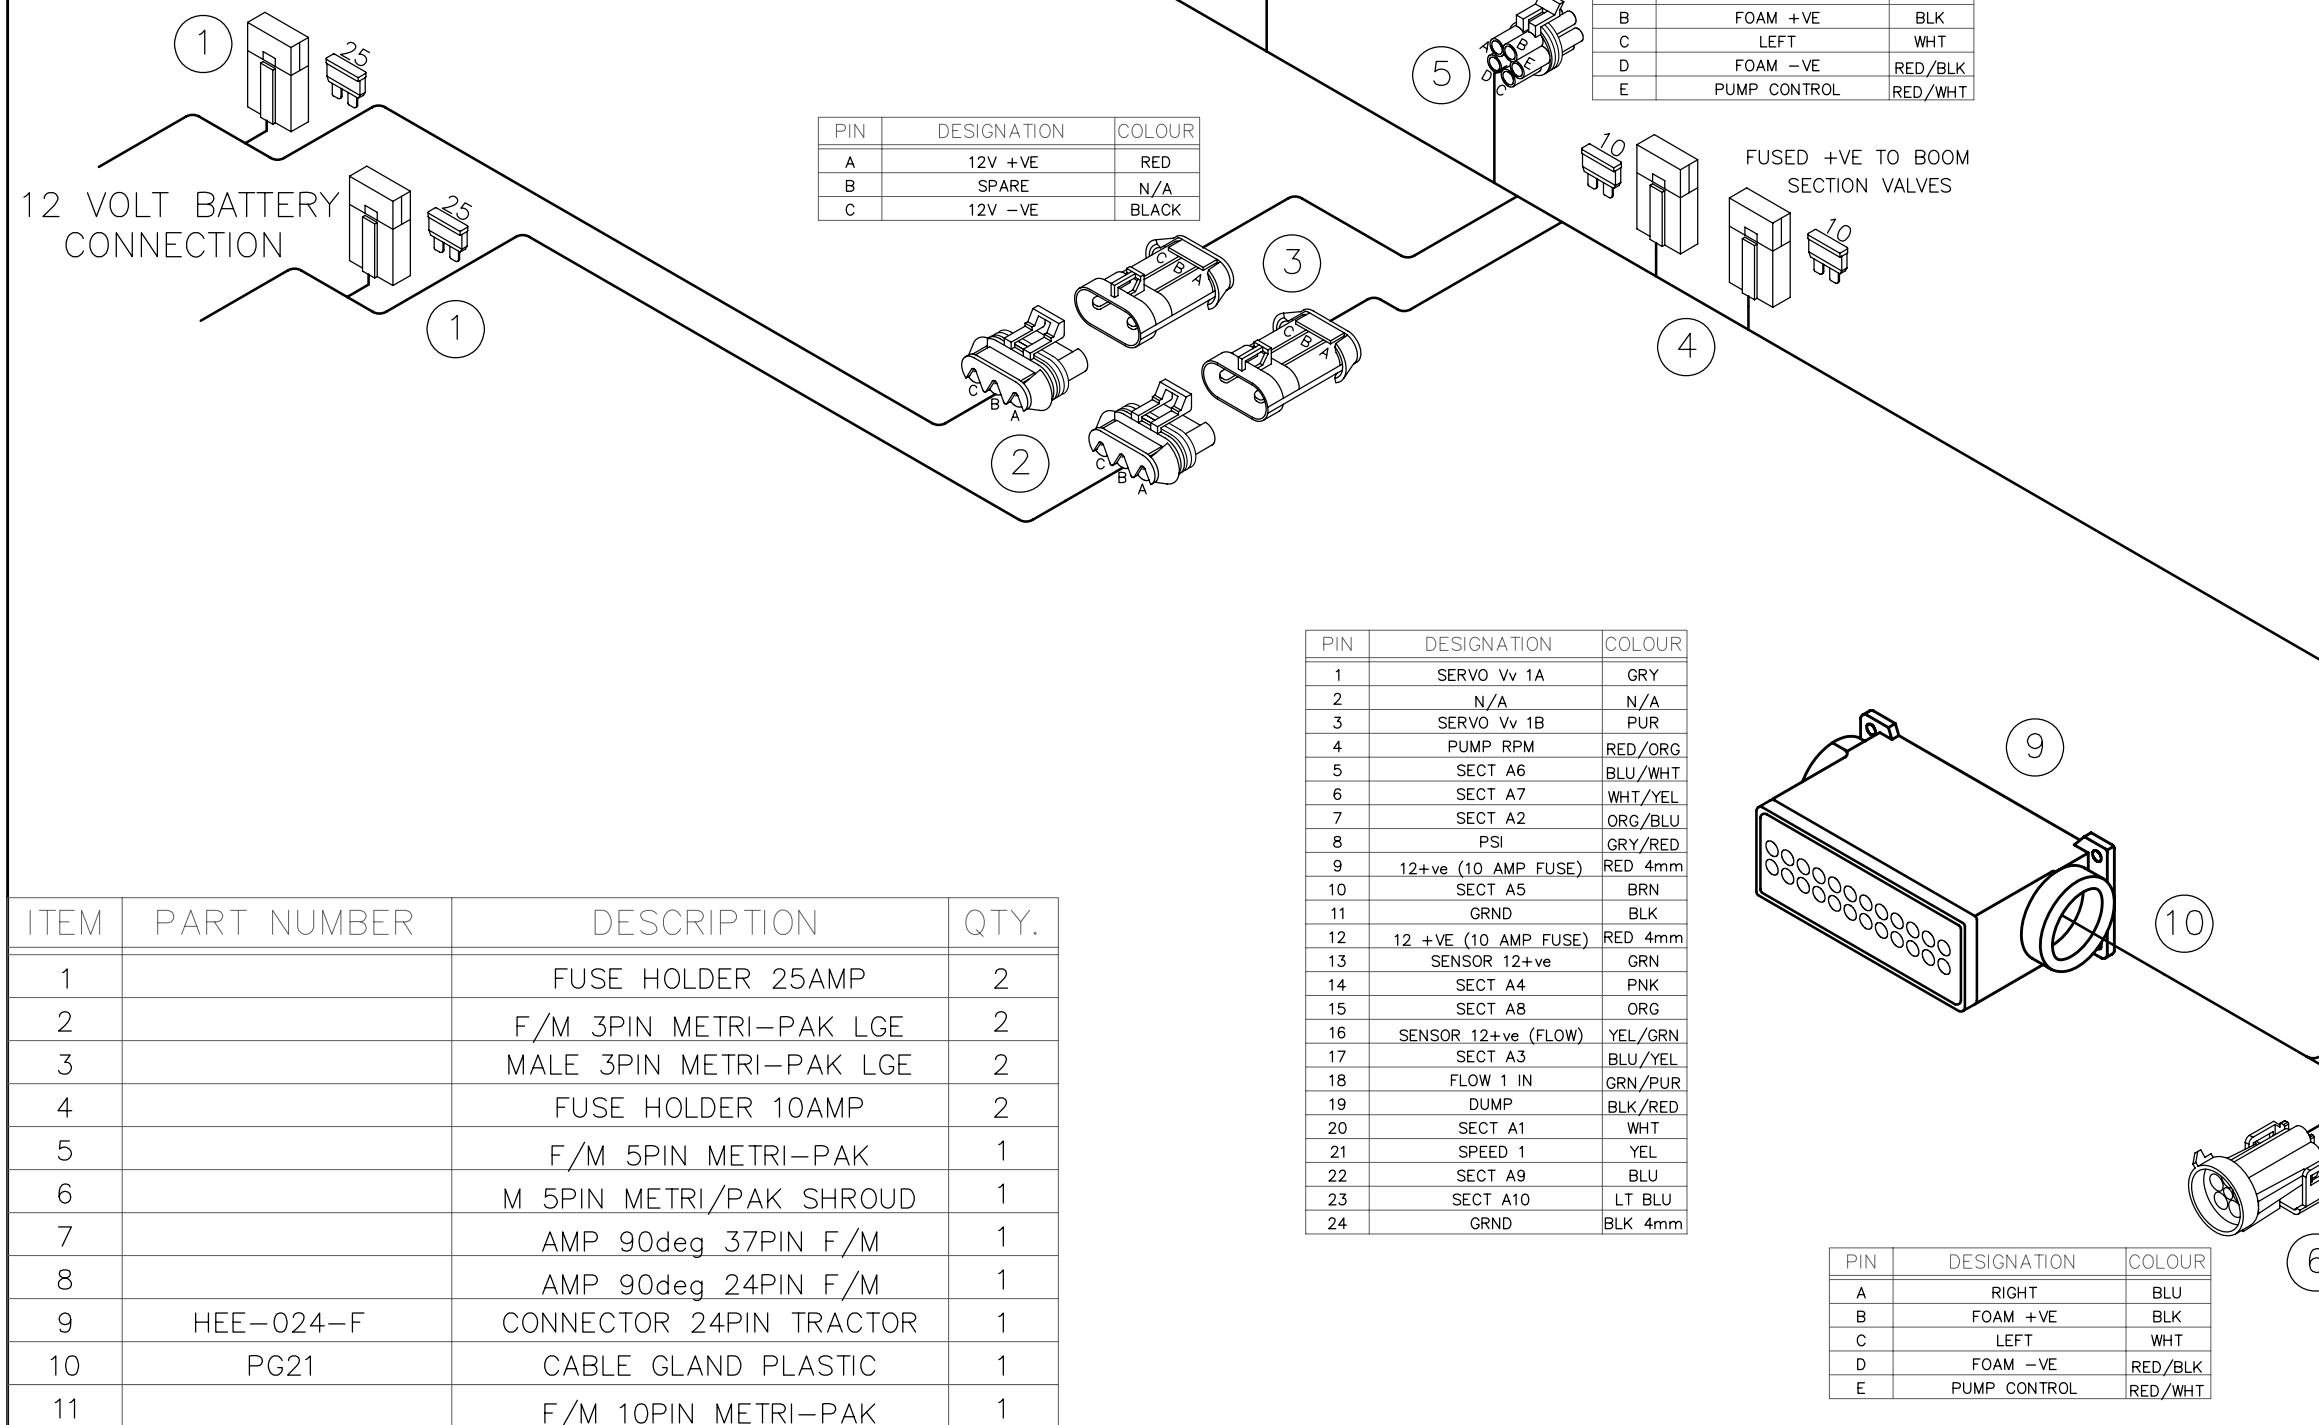

CBLOOM/BA CONTROLLER LOOM
TRACTOR END

PIN	DESIGNATION	COLOUR
1	SECT A1	WHT
2	SECT A2	ORG/BLU
3	SECT A3	BLU/YEL
4	SECT A4	PINK
5	BATTERY IN	RED
6	PRESSURE 1	GRY/RED
7	GRND	BLK
8	SPEED IN	YEL
9	SECT A5	BRN
10	12 +VE IN	RED
11	12 +VE IN	RED
12	GRND	BLK
13	GRND	BLK
14	GRND	BLK
15	FLOW 1 IN	GRN/PUR
16	12 +VE IN	RED
17	12 +VE IN	RED
18	GRND	BLK
19	SPARE	N/A
20	FLW SENSOR +VE OUT	YEL/GRN
21	SERVO Vv 1A	GREY
22	SERVO Vv 1B	PUR
23	SPARE	N/A
24	SPARE	N/A

PIN	DESIGNATION	COLOUR
1	SECT B7	BLK/GRN
2	SECT A6	BLU/WHT
3	SECT B6	ORG/BLK
4	DUMP A	N/A
5	SECT A7	WHT/YEL
9	DUMP B	BLK/RED
10	FOAM L (SECT A8)	ORG
13	GRND	BLK
16	FOAM R (SECT A9)	BLU
19	GRND	BLK
20	GRND	BLK
22	SECT A10	LT BLU
23	SENSOR +VE OUT	GRN
24	SPARE	N/A
26	GRND	BLK
29	SECT B1	BLK/WHT
30	PUMP RPM	RED/ORG
32	AUX SENSOR 1 IN	RED/YEL
34	SECT B2	BRN/YEL
35	SECT B3	YEL/BLK
36	SECT B4	WHT/BLU
37	SECT B5	BRN/BLK
-	SPARE	N/A
-	SPARE	N/A

PIN	DESIGNATION	COLOUR
A	RIGHT	BLU
B	FOAM +VE	BLK
C	LEFT	WHT
D	FOAM -VE	RED/BLK
E	PUMP CONTROL	RED/WHT

PIN	DESIGNATION	COLOUR
A	12V +VE	RED
B	SPARE	N/A
C	12V -VE	BLACK

PIN	DESIGNATION	COLOUR
1	SERVO Vv 1A	GRY
2	N/A	N/A
3	SERVO Vv 1B	PUR
4	PUMP RPM	RED/ORG
5	SECT A6	BLU/WHT
6	SECT A7	WHT/YEL
7	SECT A2	ORG/BLU
8	PSI	GRY/RED
9	12+ve (10 AMP FUSE)	RED 4mm
10	SECT A5	BRN
11	GRND	BLK
12	12 +VE (10 AMP FUSE)	RED 4mm
13	SENSOR 12+ve	GRN
14	SECT A4	PNK
15	SECT A8	ORG
16	SENSOR 12+ve (FLOW)	YEL/GRN
17	SECT A3	BLU/YEL
18	FLOW 1 IN	GRN/PUR
19	DUMP	BLK/RED
20	SECT A1	WHT
21	SPEED 1	YEL
22	SECT A9	BLU
23	SECT A10	LT BLU
24	GRND	BLK 4mm

ITEM	PART NUMBER	DESCRIPTION	QTY.
1		FUSE HOLDER 25AMP	2
2		F/M 3PIN METRI-PAK LGE	2
3		MALE 3PIN METRI-PAK LGE	2
4		FUSE HOLDER 10AMP	2
5		F/M 5PIN METRI-PAK	1
6		M 5PIN METRI/PAK SHROUD	1
7		AMP 90deg 37PIN F/M	1
8		AMP 90deg 24PIN F/M	1
9	HEE-024-F	CONNECTOR 24PIN TRACTOR	1
10	PG21	CABLE GLAND PLASTIC	1
11		F/M 10PIN METRI-PAK	1