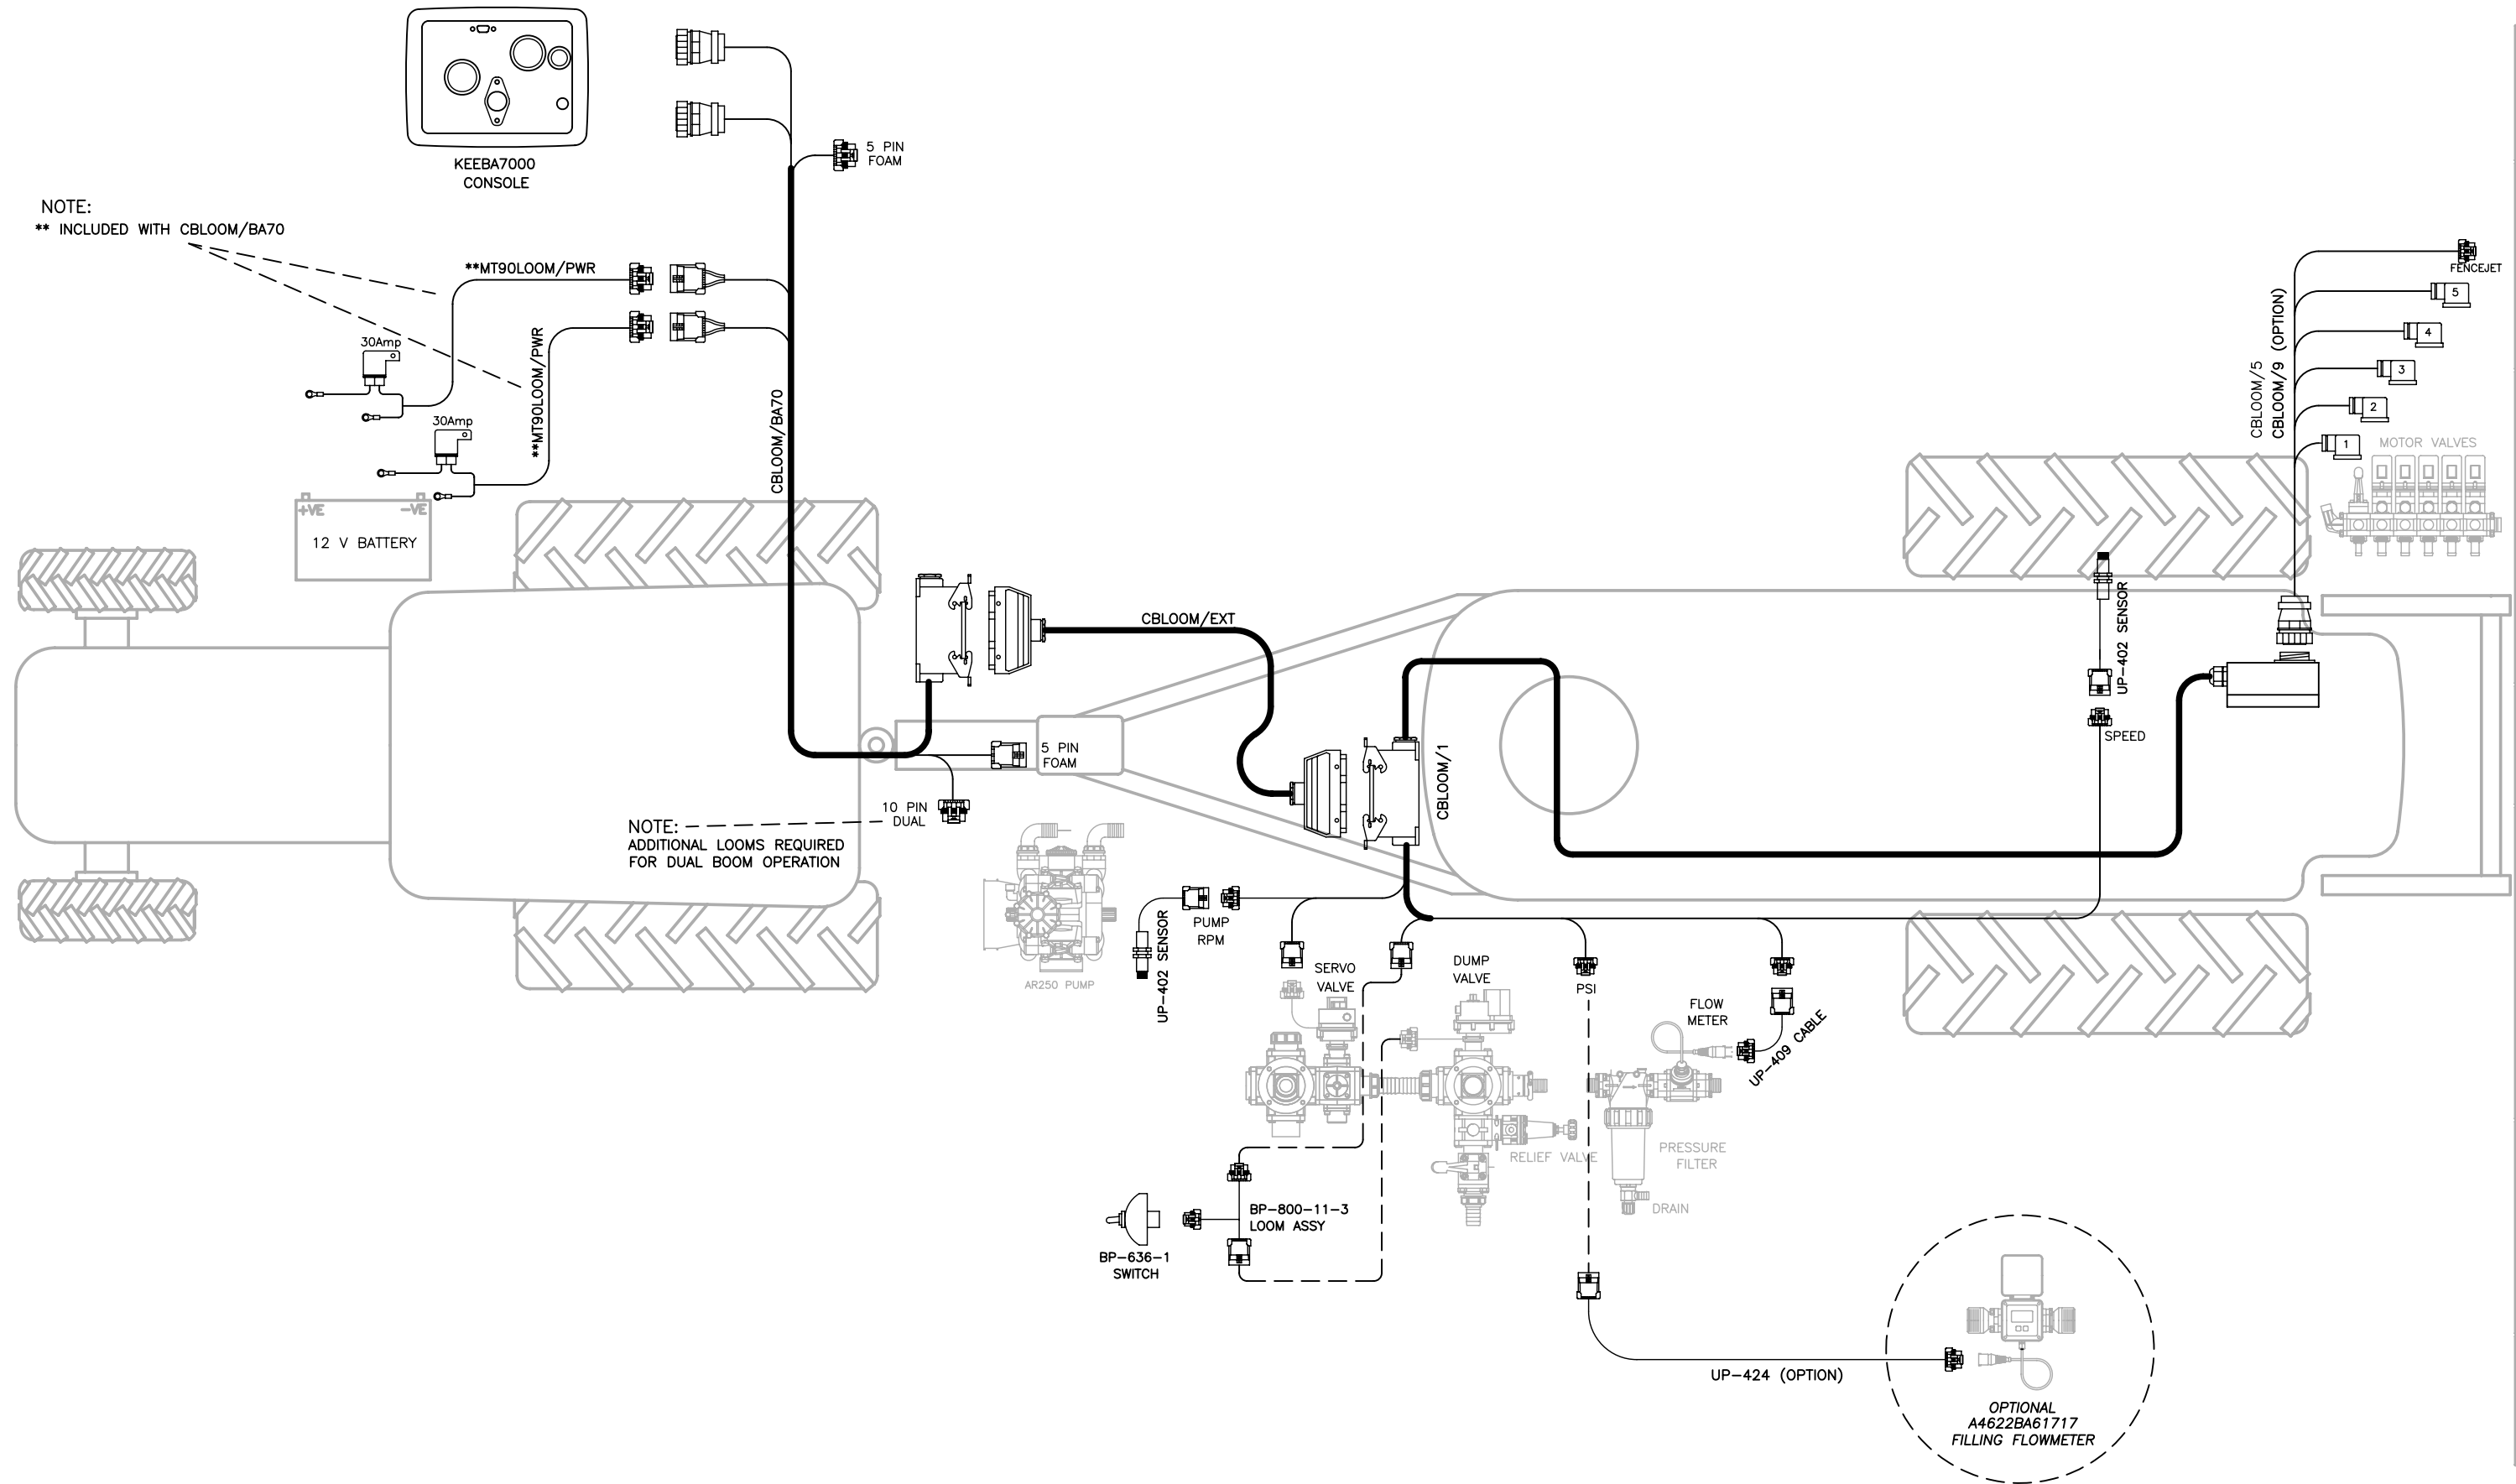

BA7000 SPRAY RATE CONTROL
CB SERIES LOOM OVERVIEW