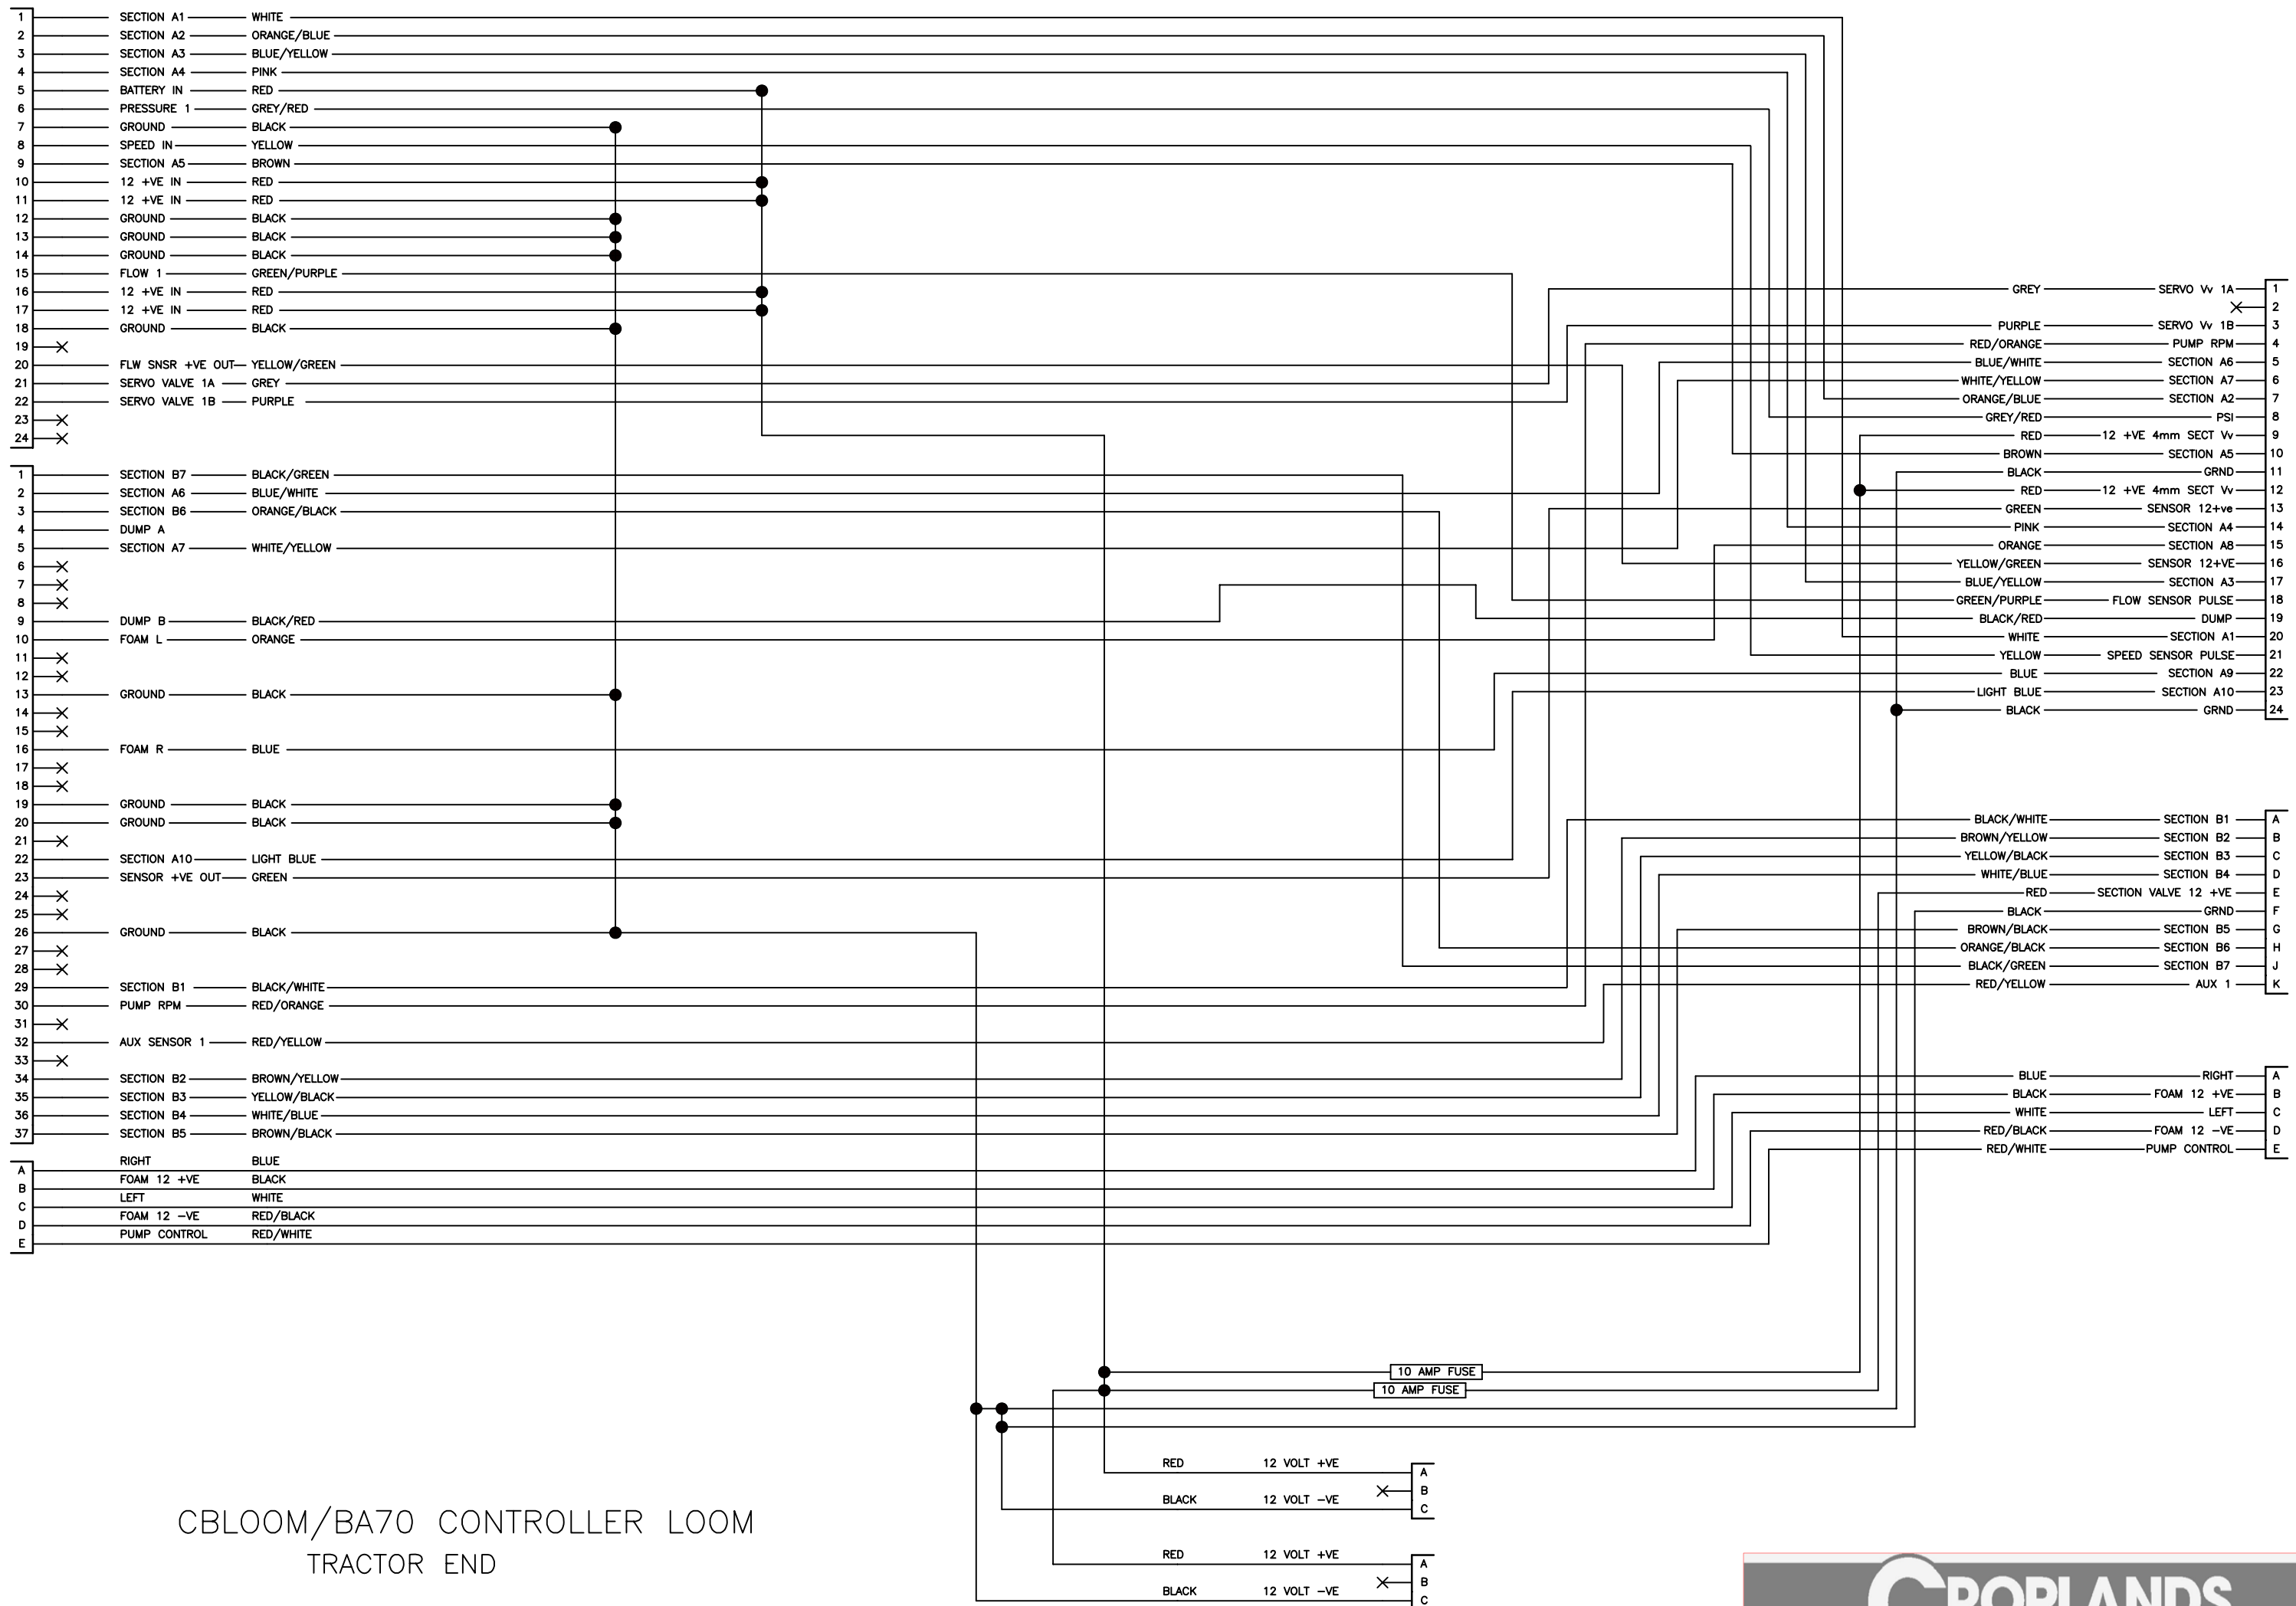

CBLOOM/BA70 CONTROLLER LOOM
TRACTOR END

27th SEPTEMBER 2010