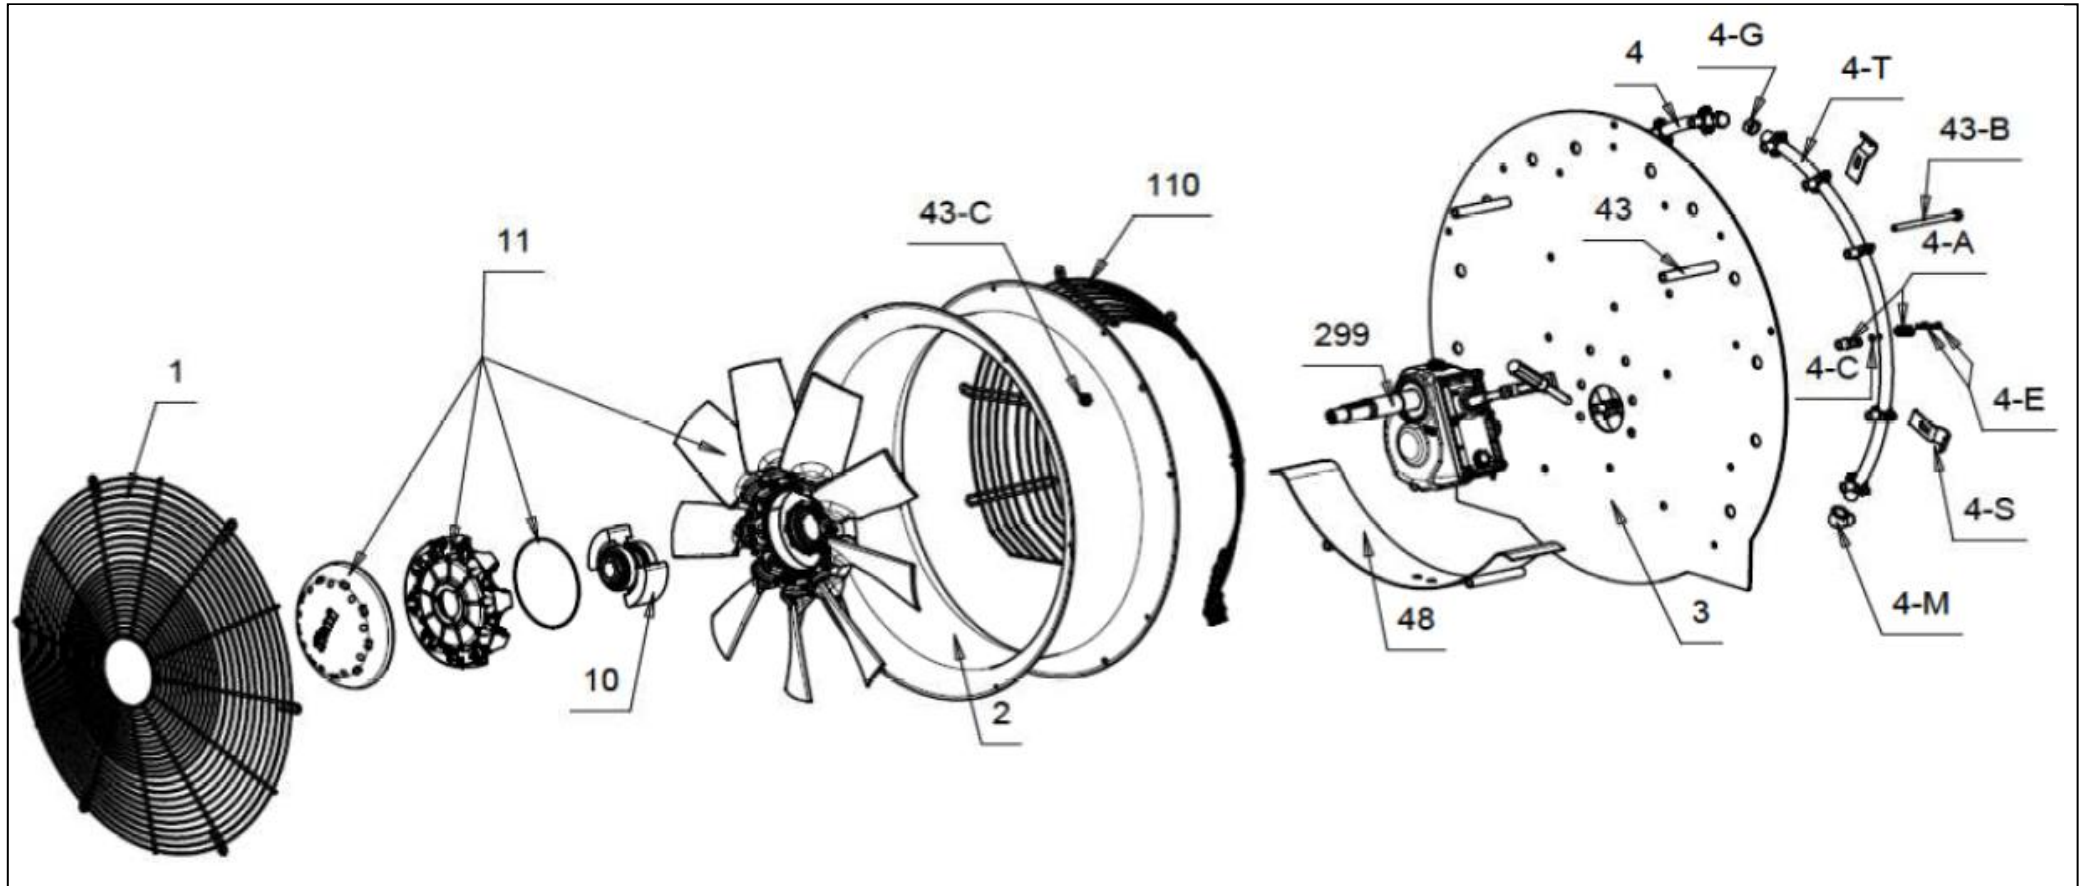

CROPLANDS PART NUMBERS: FI63STRAIGHT – FAN 620 GALV STRAIGHT PLATE V1

ITEM	PART NUMBER	DESCRIPTION	QTY.
1	FIRET00000233	D.620 FAN GUARD BLACK PAINTED	1
2	FICNV00000006	D 620 GALV.FAN HOUSING	1
3	FIPIA00000410	BACKPLATE 600/800 GALV.	1
48	FIDVT00000034	GALVANISED DEFLECTOR H.120mm VPL 550-616	1
52	FICAV00000042	BLACK PAINTED FRAME CM12VNS REF.52	1
110	FIRET00000337	D.620 SAFETY GUARD BLACK PAINTED	1
	FIBULLONI0011	KIT BOLTS H.120mm 2 SPACERS	1
43	FIDIS00000010	H.120 3/8 SPACER	2
43B	FITER00000004	TE R80 10X140	4
43C	FIAUT00000001	LOCKNUT 10MA	4
4	FITUB000041DX	SS.COMPLETE MANIFOLD 6 CLAMPS RIGHT	1
4	FITUB000041SX	SS.COMPLETE MANIFOLD 6 CLAMPS LEFT	1
4G	FITAP00000001	½ F. GAS CAP	1
4M	FICUR00000001	½ - ½ GAS ELBOW	1
4T	FITUB000102DX	SS PIPE AT 6 HOLES L.810mm RIGHT	1
4T	FITUB000102SX	SS PIPE AT 6 HOLES L.810mm LEFT	1
	FIMOR00000003	COMPLETE CLAMP	6
4A	FIMOR00000001	¼ F. GAS CLAMP	6
4C	FIOR000000014	3030 VITON "O" RING	6
4E	FITCC00000004	TCCE 6X14 BOLT	12
	FIBULLONI0060	BOLTS FOR MANIFOLDS	1
4S	FISTA000000001	GALVANISED STIRRUPS FOR PIPES	4
	FITER000000009	TER80 10X25	4
	FIAUT000000001	10MA LOCKNUT	4
10-11	FIVPL61600003	616VPL COMPLETE FAN	1
299	FIMOLV1N00072	V1N GEARBOX 550/620 CARR.	
	FIMOLZZ000072	V1N GEARBOX - WITHOUT LEVER -with 12X22 STUDS	1
	FIKIT00000113	KIT - V1N 620 COMPLETE LEVER	1