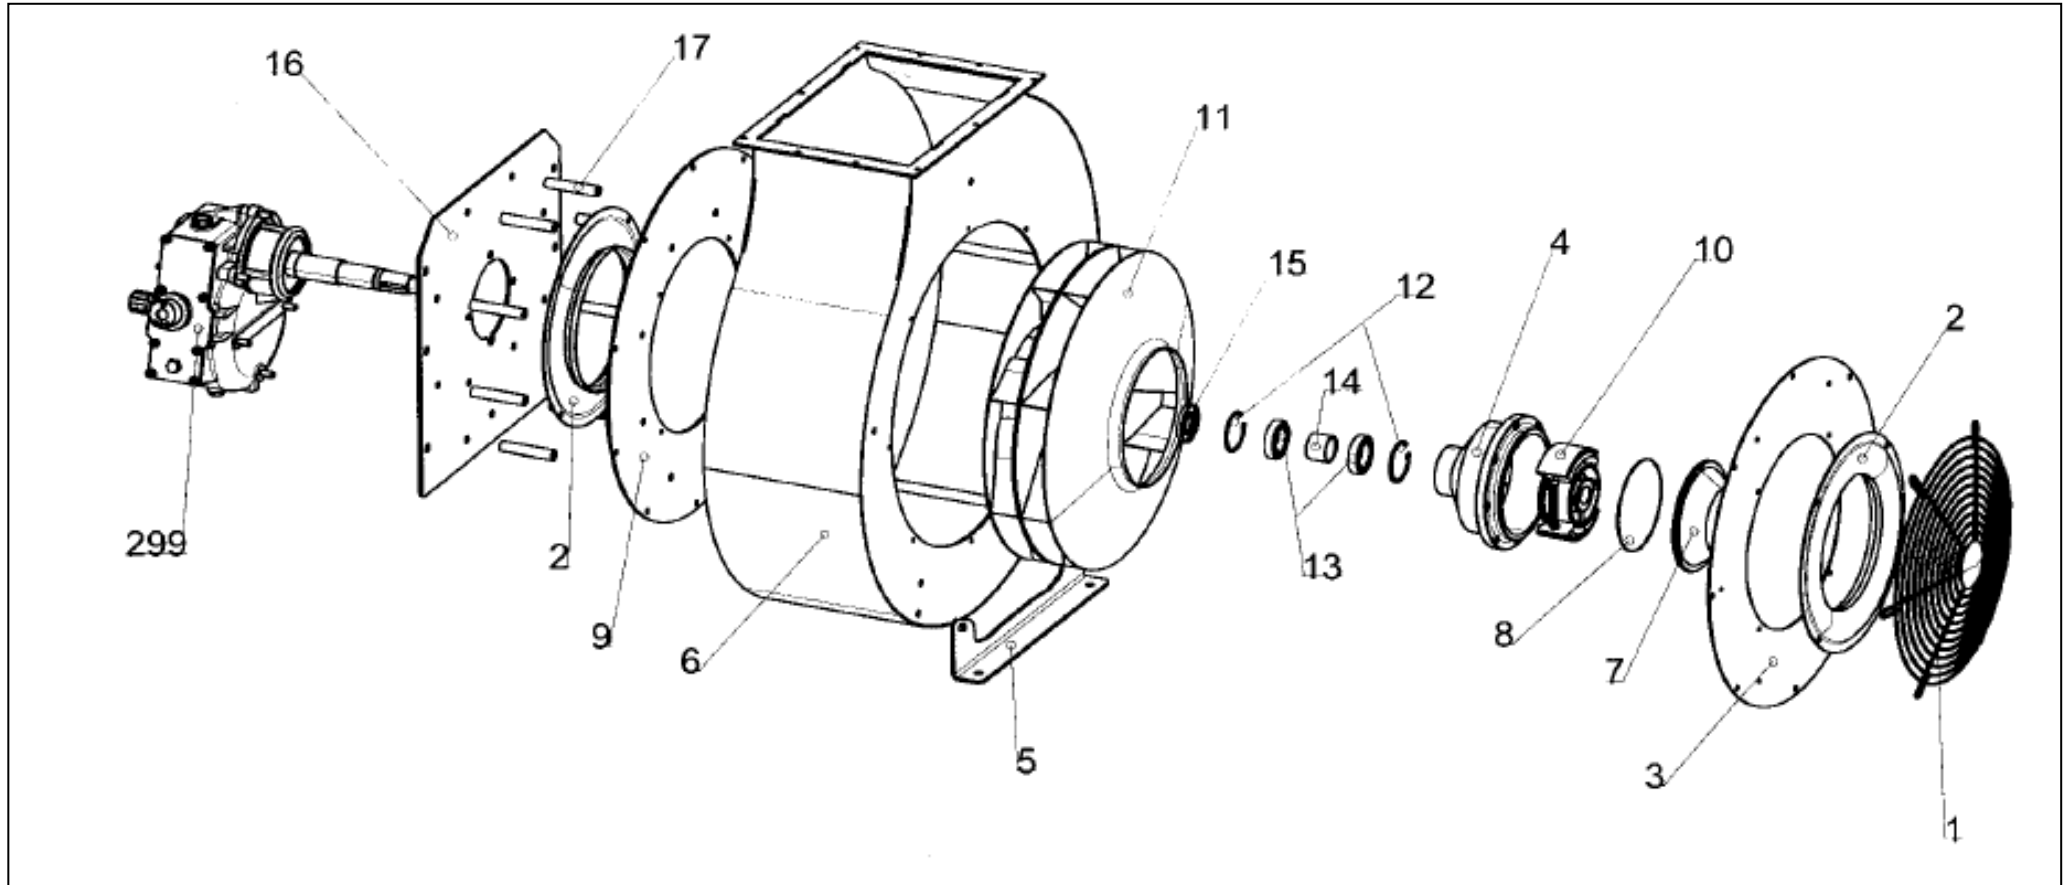

CROPLANDS PART NUMBERS: FICFGRU520002 – FAN 520mm GALV CENTRIFUGAL

ITEM	PART NUMBER	DESCRIPTION	QTY.
1	FIRET00000001	D.400 GALV. FAN GUARD	1
2	FIINV00000001	ALUMINIUM RING FOR AIR INTAKE	2
3	FIPIA00000141	CF/CAR/601 GALV.FRONT BACKPLATE	1
5	FISTA00000015	CF/CAR/620 GALV.SUPPORT	1
6	FICHI00000021	CF/CAR/05 COMPLETE GALVAN. SNAIL	1
9	FIPIA00000138	CF/CAR/513 GALV. BACKPLATE FOR FRAME	1
16	FIPIA00000139	CF/CAR/532 GALV.BACKPLATE FOR GEARBOX	1
17	FIDIS00000040	CF/CAR/551 GALV. SPACERS	8
	FIVEN00000101	520 COMPLETE FAN	1
4	FIFUS00000050	CF HUB WITH RING	1
7	FITER00000006	CF/VEN/130 FAN COVER	1
8	FIOR000000008	OR 550/620/7206P	1
11	FIVEN00000113	CF/VEN/112/520 GALV.FAN	1
12	FISEG00000011	I 62 CIRCLIP	2
13	FICUS00000007	6007 2RS BEARING	2
14	FIDIS00000015	D.35 SPACER EL/03/02	1
15	FIPAR00000005	40X62X7 SEAL	1
10	FIFRI00000002	620/720 CLUTCH	1
299	FIMOLCF0000071	CF/V1 GEARBOX	1
	FIMOR00000001	CF/V1 GEARBOX - WITHOUT LEVER	1
	FIKIT00000112	KIT -CM9/V2G COMPLETE LEVER	1