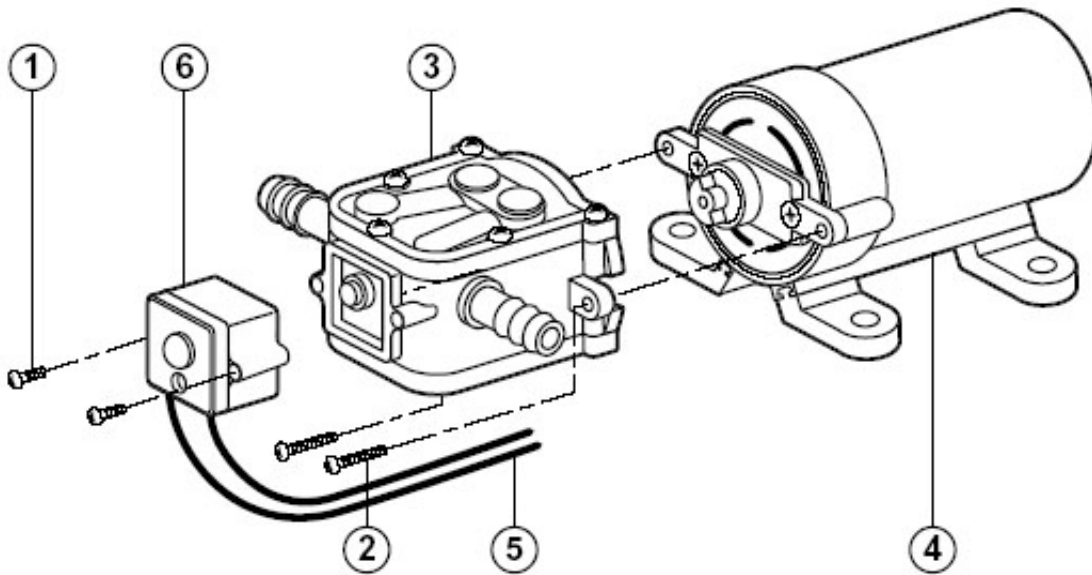

CROPLANDS

FL112421F (Low Flow)

LF Series

3.8 lpm with internal bypass, maximum 2.4 bar (35 psi), 3/8" hose connections. For small spot sprayers, portable and backpack sprayers.

FL112421F

Spare Part Description	Position	Part Number
Pressure Switch	6	FL02090-104
Pump Head Assembly	3	FL20950-000A
Pump Housing	4	FL20908-000