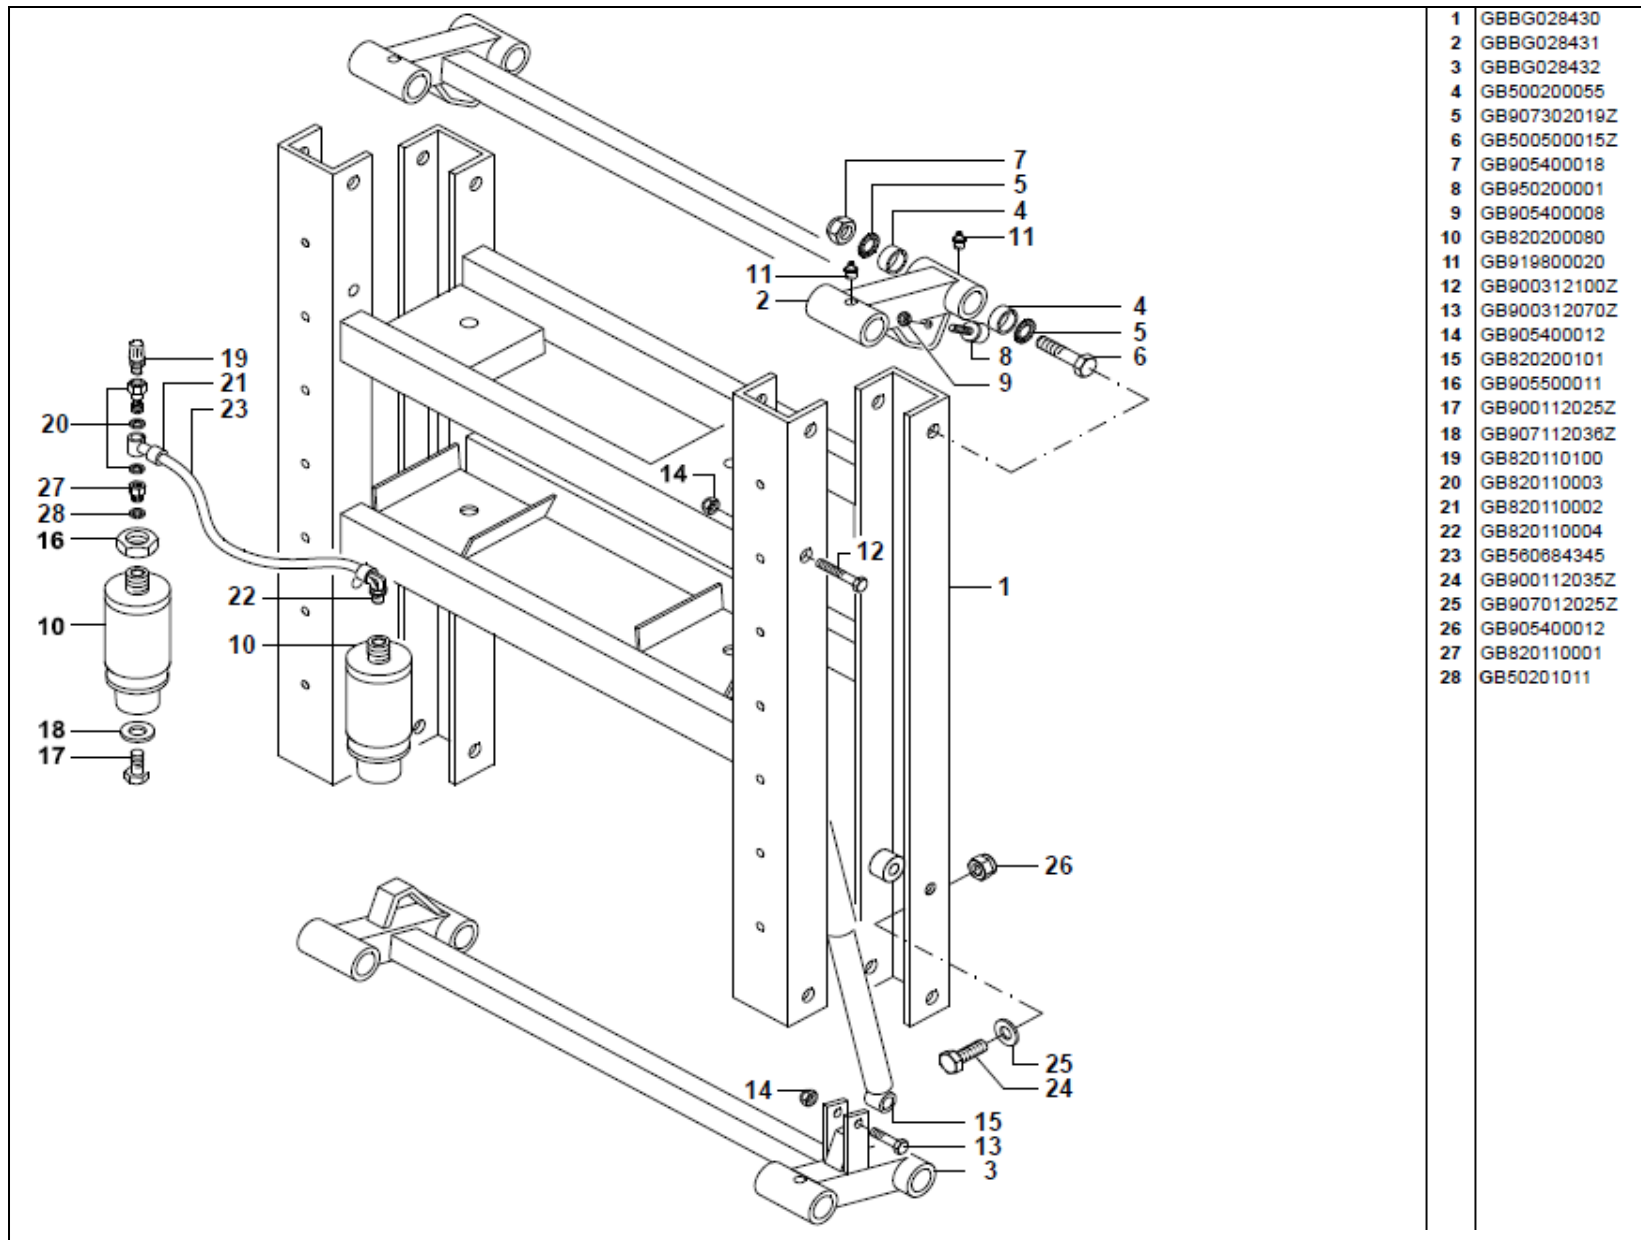

## CROPLANDS PART NUMBERS: GB383897000V – BOOM SUSPENSION 2 AIRBAGS

CROPLANDS PART NUMBERS: GB999938002 – BOOM SUSPENSION 2 AIRBAG AIRLINE KIT.

WHERE USED: GB383897000V – BOOM SUSPENSION 2 AIRBAGS

ITEMS: 19,20,21,22,23,27,28