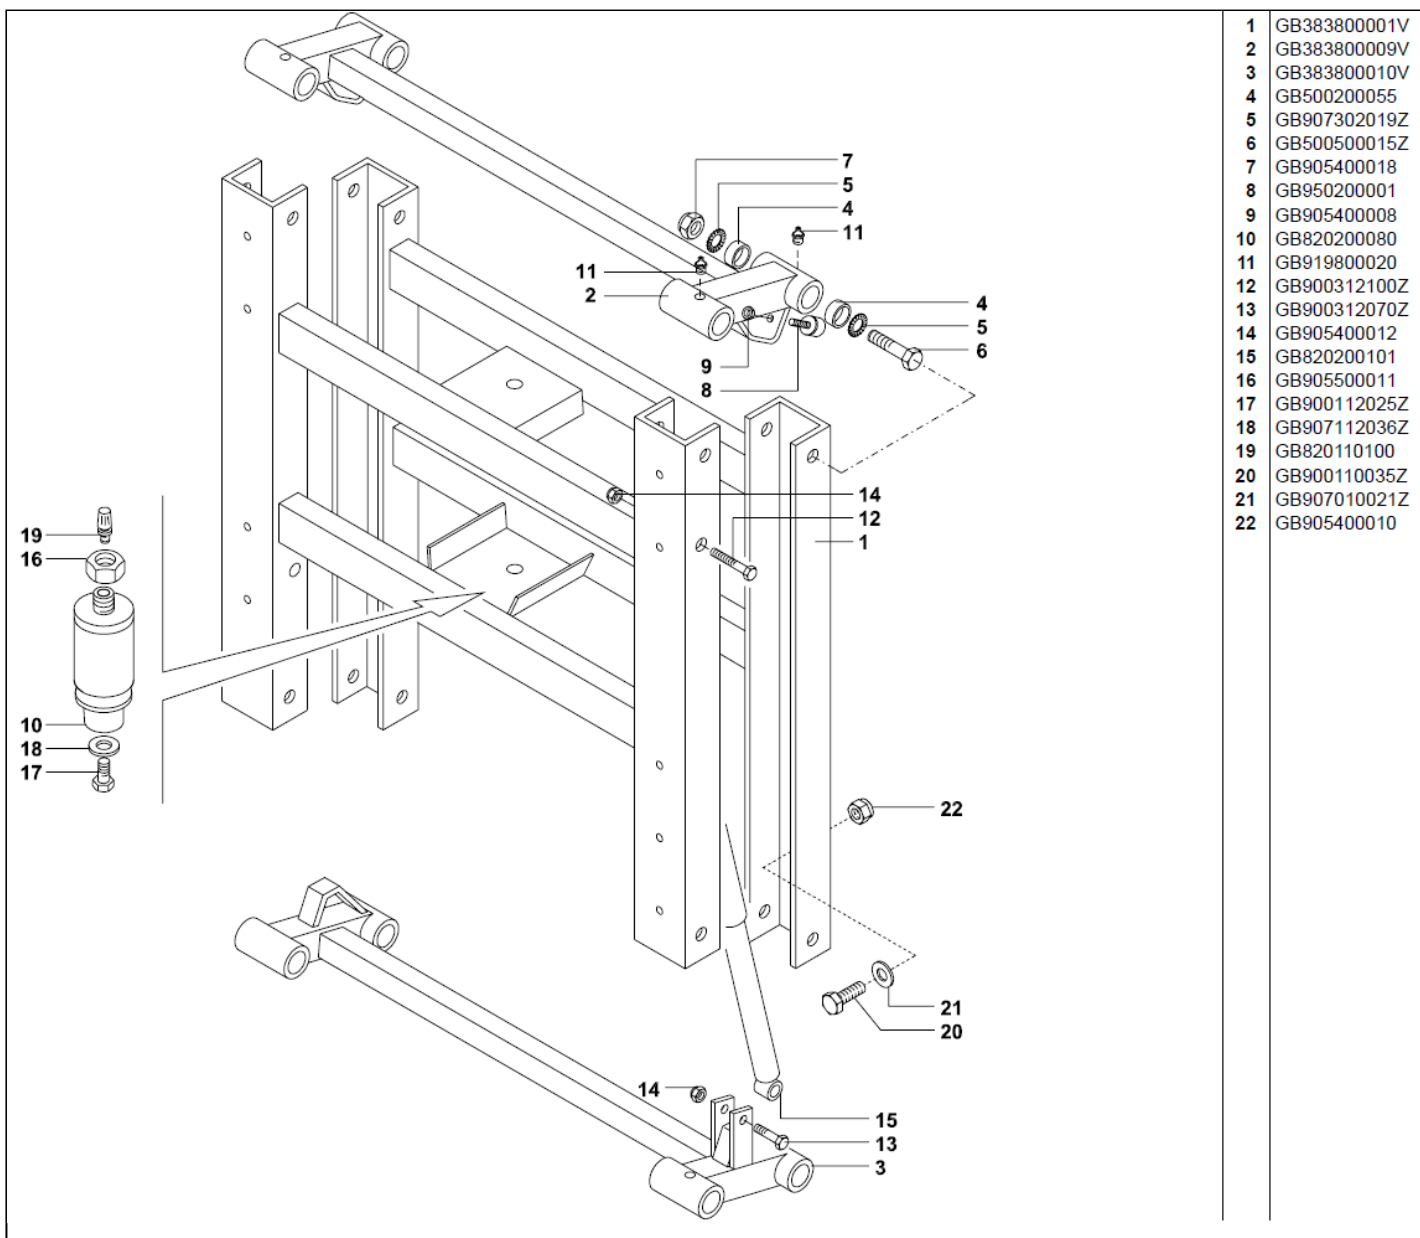

CROPLANDS PART NUMBERS: GB383899000V – BOOM SUSPENSION 1 AIRBAG

1	GB383800001V
2	GB383800009V
3	GB383800010V
4	GB500200055
5	GB907302019Z
6	GB500500015Z
7	GB905400018
8	GB950200001
9	GB905400008
10	GB820200080
11	GB919800020
12	GB900312100Z
13	GB900312070Z
14	GB905400012
15	GB820200101
16	GB905500011
17	GB900112025Z
18	GB907112036Z
19	GB820110100
20	GB900110035Z
21	GB907010021Z
22	GB905400010