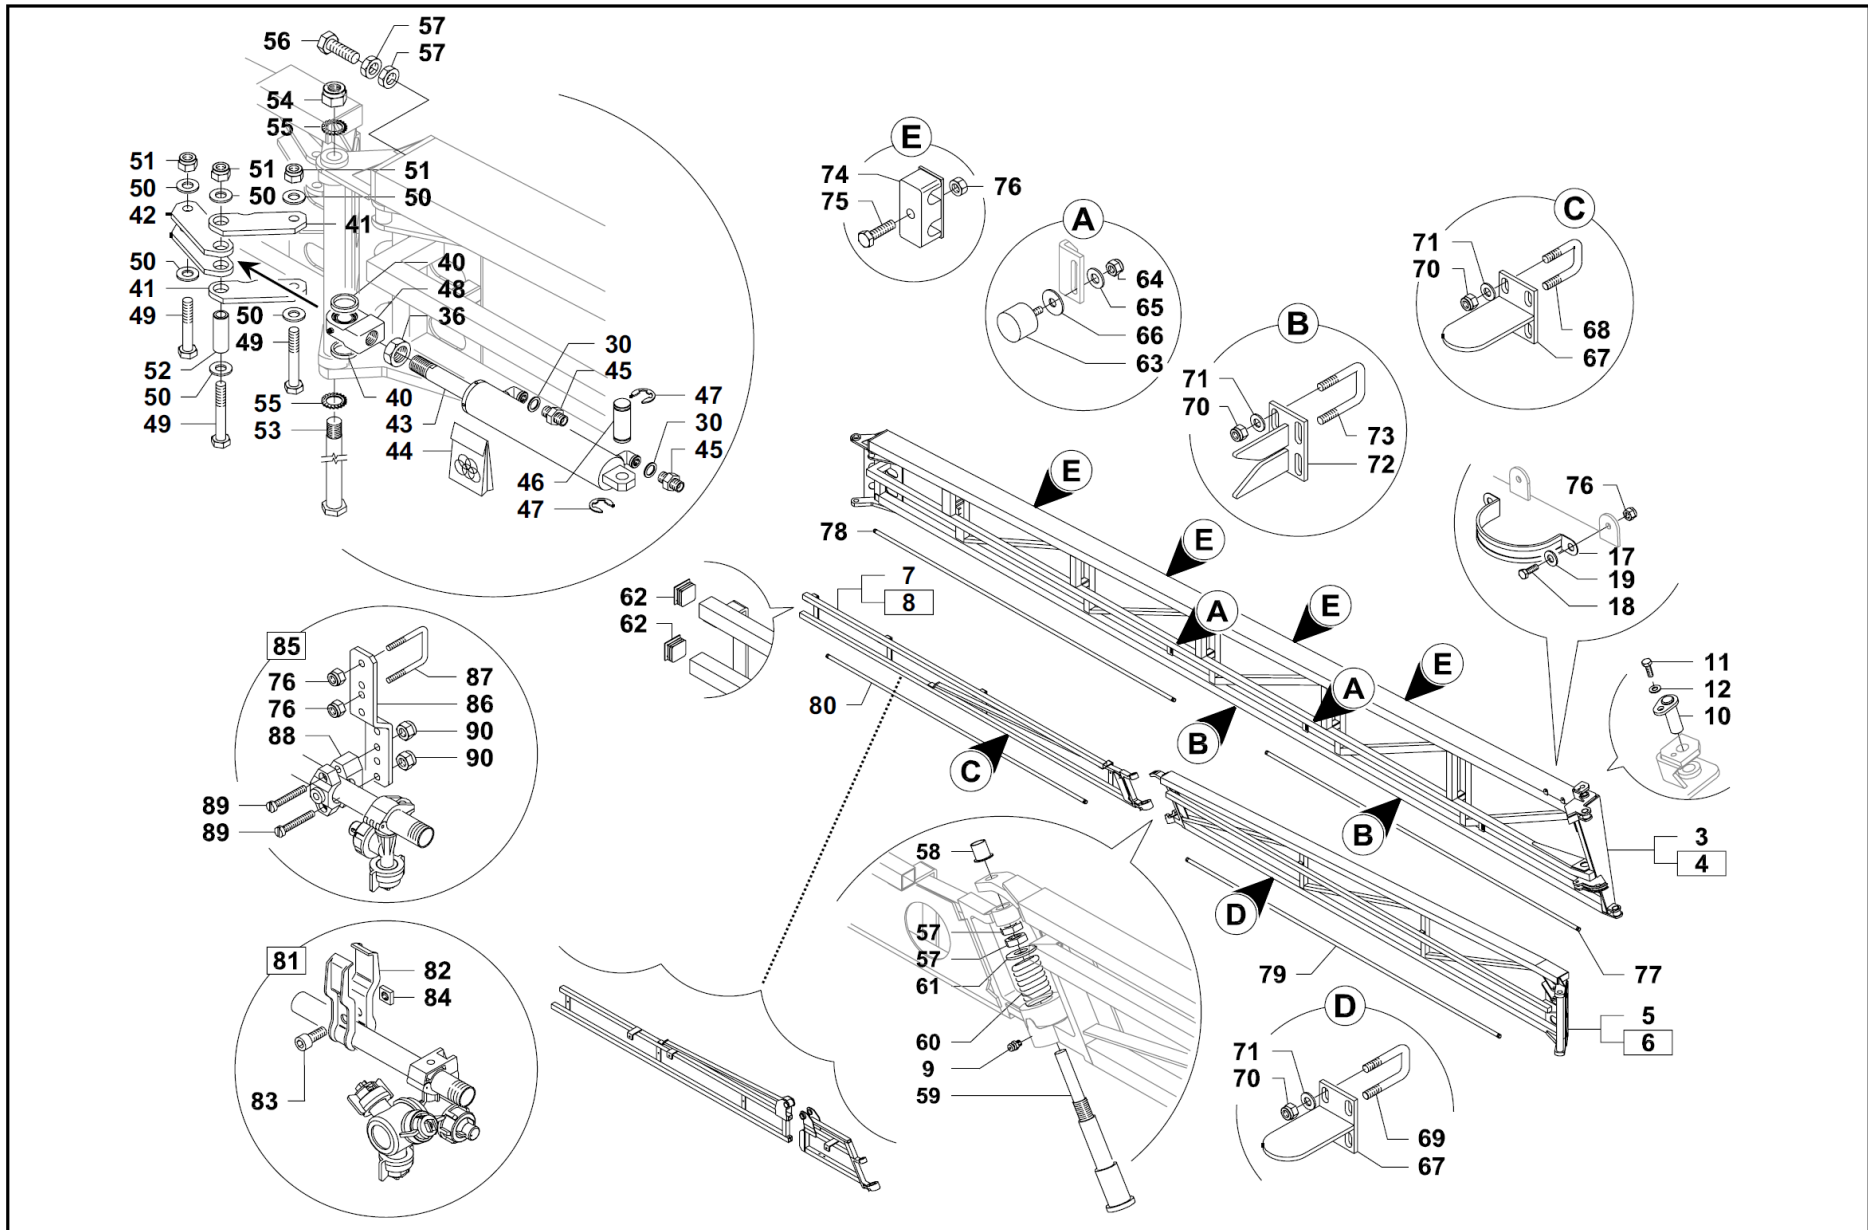

CROPLANDS PART NUMBERS: GBCOMPL245-LH – Boom Arm 24.5m LH Standard

Pos	Part No	Description	Qty
3	GB022400030V	INNER BOOM ARM R/H	1
4	GB022400031V	INNER BOOM ARM L/H	1
5	GB022400050V	OUTER BOOM ARM R/H	1
6	GB022400051V	OUTER BOOM ARM L/H	1
7	GB201600470V	BREAKAWAY ARM R/H	1
8	GB201600471V	BREAKAWAY ARM L/H	1
9	<i>GB919800020</i>	<i>GREASE NIPPLE</i>	2
10	GB500100055V	PIN	2
12	GB900110025Z	M10 x 20mm BOLT (ZINC) 8.8	2
13	GB907200010Z	10mm SPRING WASHER	2
17	<i>GB950200059</i>	<i>N.A</i>	
18	<i>GB900106016Z</i>	<i>N.A</i>	
19	<i>GB907106018Z</i>	<i>N.A</i>	
30	GB600500001	COPPER WASHER	4
40	GB500200029Z	SPACER	4
41	GB022800037V	LINK ARM ROD	4
42	GB022800036V	LINK ROD	2
43	GBBG004138	CYLINDER OUTER FOLD	2
44	GB996000177	SEAL KIT CYLINDER	2
45	GB570500007Z	NIPPLE 1/4" 0.7MM ORIFICE	4
46	GB500100014Z	PIN FOR CYLINDER	2
47	GB919800030	CIRCLIP	4
48	GB920100053Z	BALL JOINT M27	2
49	<i>GB500516095Z</i>	<i>BOLT</i>	4
50	GB907017030Z	WASHER	12
51	GB905400016	LOCK NUT 16MM	6
52	GB500100081	BUSHING	2
53	GB500100080Z	SHAFT ROD	2
54	GB905400024	SELF-LOCKING NUT M24	6
55	GB907302025Z	WASHER	4
56	GB900124050Z	SCREW	2
57	GB905200024Z	NUT M24	8
58	GB500200049	BUSH	2
59	GB500100111Z	SHAFT BREAKAWAY	2
60	GB919900023Z	SPRING BREAKAWAY	2