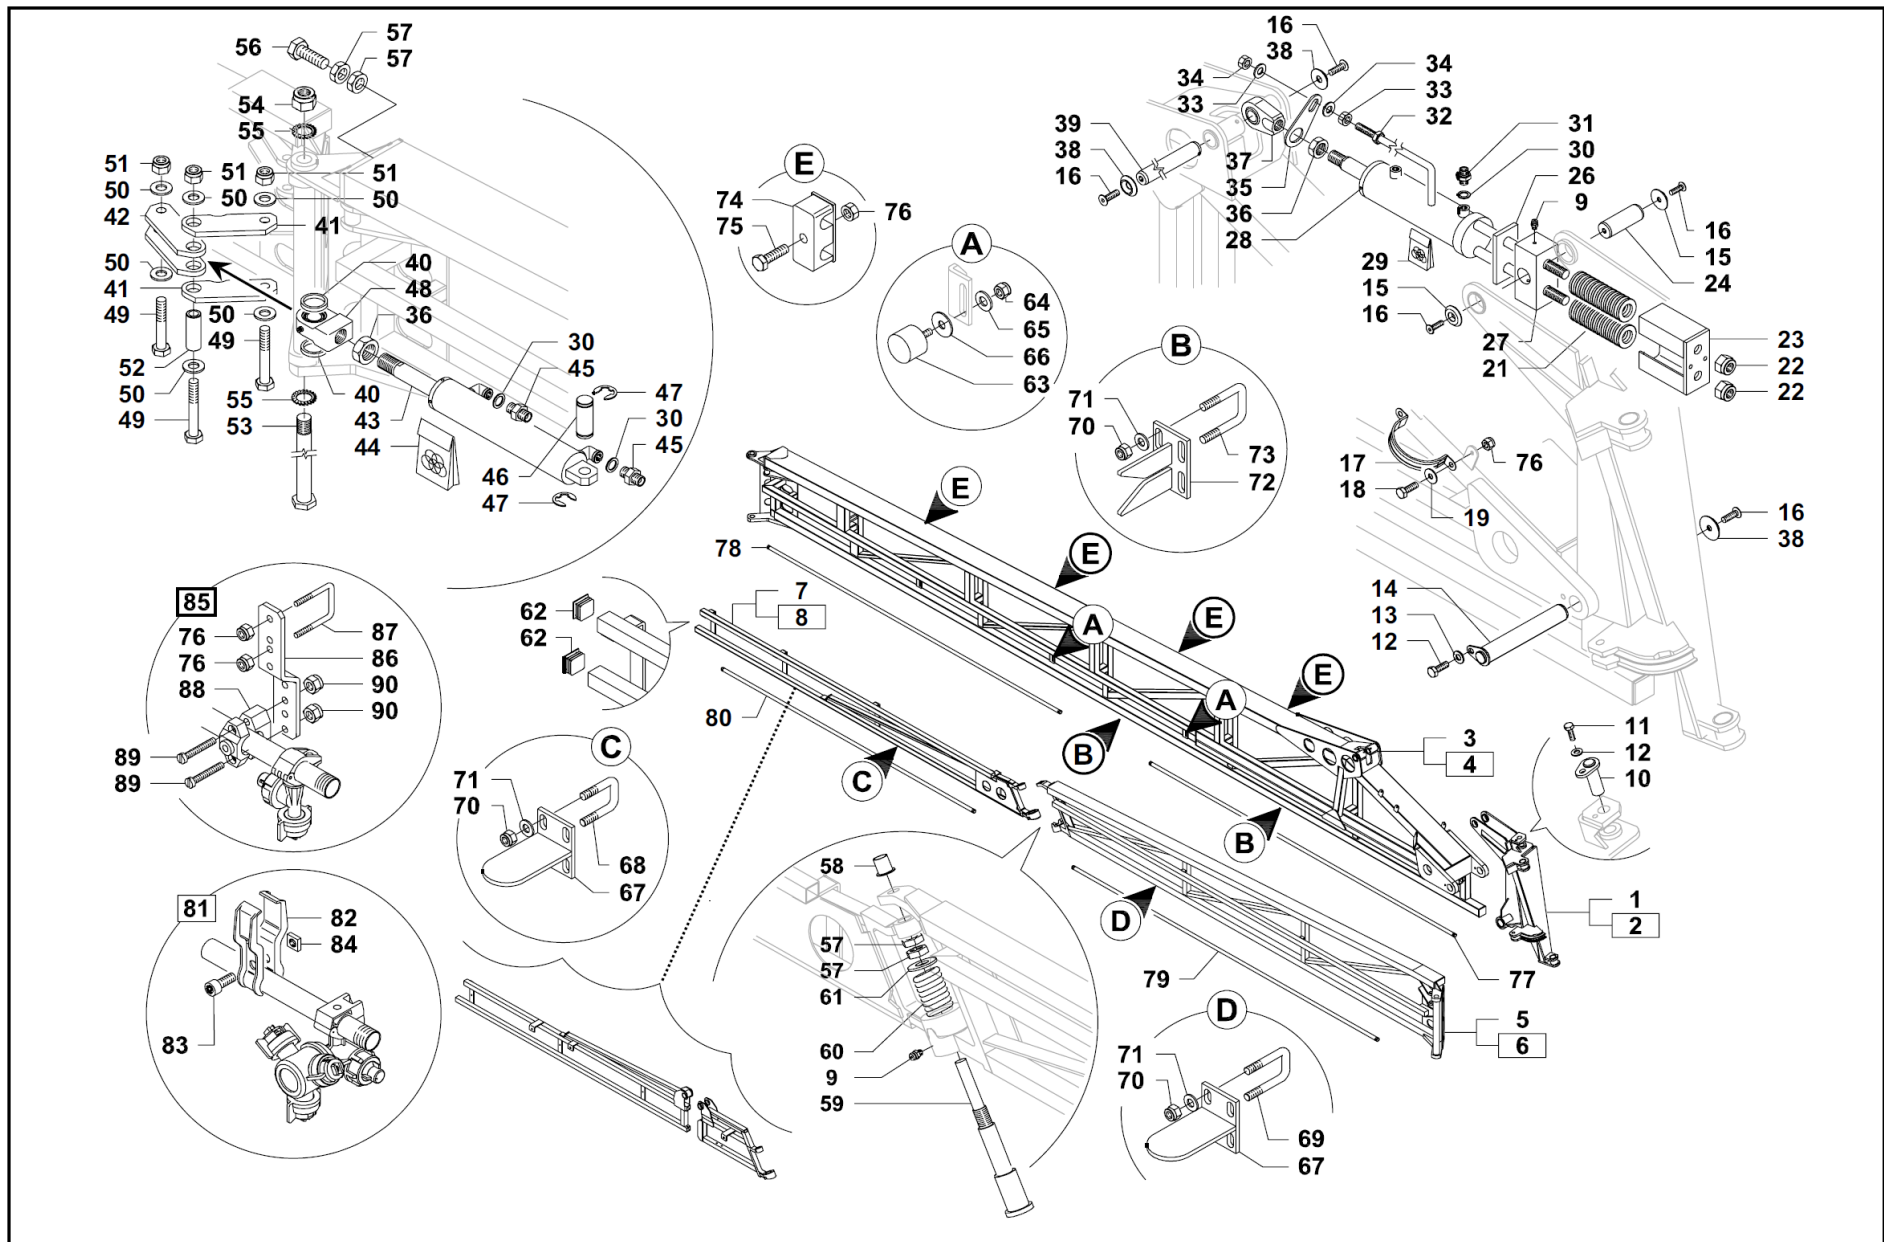

CROPLANDS PART NUMBERS: GBCOMPL245GV-LA – Boom Arm 24.5m LH Gvar

Pos	Part No	Description	Qty
1	GBBG026447	G-VAR PIVOT ARM R/H V2	1
2	GBBG026449	G-VAR PIVOT ARM L/H V2	1
3	GBBG026378	G-VAR INNER ARM R/H V2	1
4	GBBG026379	G-VAR INNER ARM L/H V2	1
5	GB022400050V	OUTER BOOM ARM R/H	1
6	GB022400051V	OUTER BOOM ARM L/H	1
7	GBBG020414	BREAKAWAY ARM R/H	1
8	GBBG020415	BREAKAWAY ARM L/H	1
9	GB919800020	GREASE NIPPLE	2
10	GB500100055V	PIN	2
12	GB900110025Z	M10 x 20mm BOLT (ZINC)	2
13	GB907200010Z	10mm SPRING WASHER	2
14	GBBG025153	G-VAR BOTTOM PIN V2	2
15	GB500400008Z	COUNTERSUNK WASHER	4
16	GB900710025Z	SCREW M10X25	10
17	GB950200059	CABLE RETAINER	4
18	GB900106016Z	M6 x 16mm BOLT (ZINC) 8.8	8
19	GB907106018Z	M6 x 18mm WASHER (ZINC)	8
21	GB919900043V	G-VAR RAM SPRING (LARGE)	4
22	GB905400020	M24 (FINE) NYLOC NUT (ZINC)	2
23	GB022400209V	SPRING RETAINER	2
24	GB500100125	PIN 300X 95L	2
26	GB022400210	RUBBER PAD	2
27	GB022400208Z	CLUTCH	2
28	GBBG000022	HYDRAULIC RAM	2
29	GB996000418	SEAL KIT	2
30	GB600500001	COPPER WASHER	4
31	GB570500011Z	NIPPLE 1/4 BSP 1.2 ORIFICE	2
32	GB271600045V	BOOM LEVEL INDICATOR	2
33	GB905100010Z	LOCKING NUT	4
34	GB907010021Z	M10 WASHER (ZINC)	4
35	GB271600046V	INDICATOR LOCKING PLATE	2
36	GB905220024Z	M24 NUT (ZINC)	2
37	GB920100034Z	M24 BALL JOINT	2
38	GB500400004Z	COUNTERSUNK WASHER	4