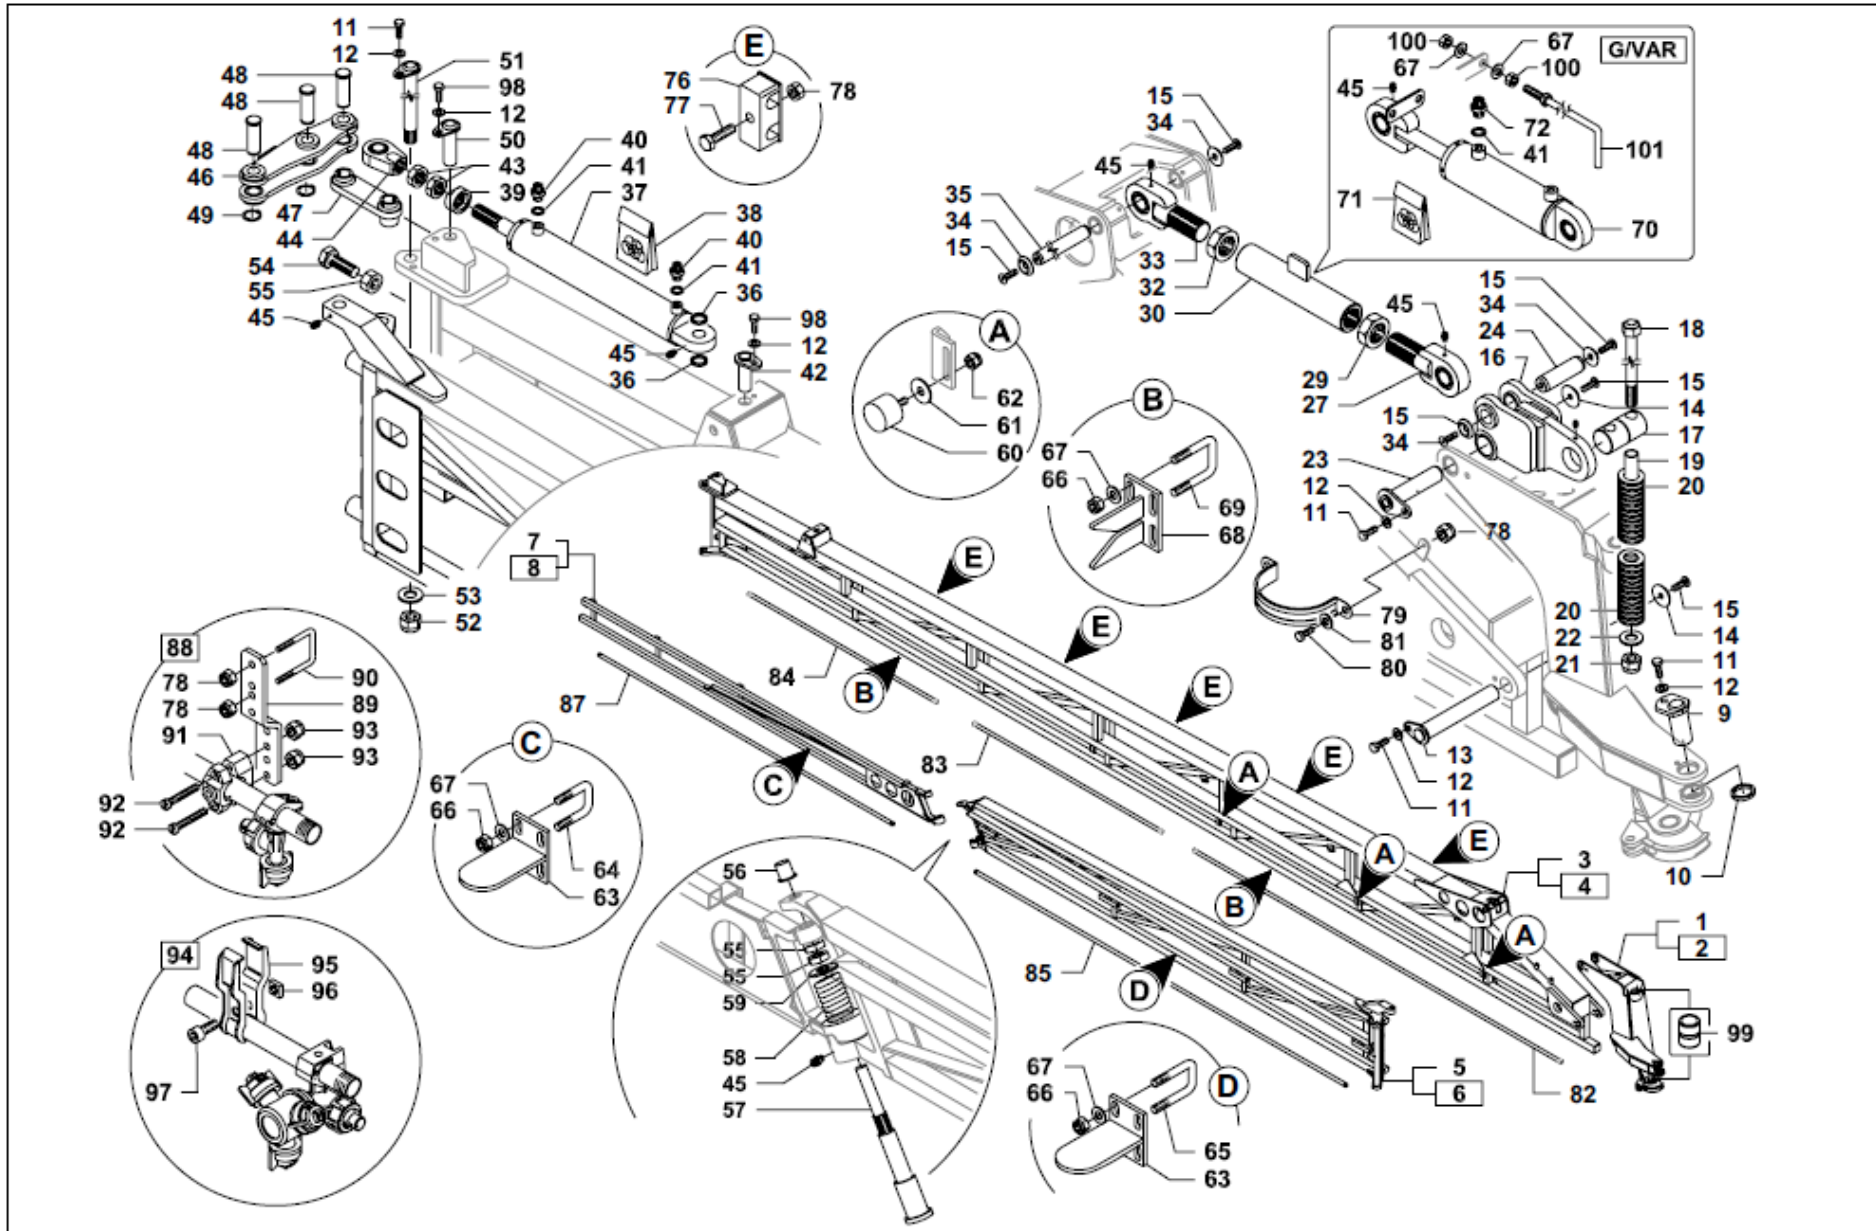

CROPLANDS PART NUMBERS: GBCOMPL305-RHA – Boom Arm 28m RH Gvar Ver 2

Pos	Part No	Description	Qty
1	GBBG026414	INNER PIVOT R/H V2	1
2	GBBG026415	INNER PIVOT L/H V2	1
3	GBBG025150	INNER BOOM ARM R/H V2	1
4	GBBG025151	INNER BOOM ARM L/H V2	1
5	GB023000050V	OUTER BOOM ARM R/H	1
6	GB023000051V	OUTER BOOM ARM L/H	1
7	GB022800080V	BREAKAWAY ARM R/H	1
8	GB022800081V	BREAKAWAY ARM L/H	1
9	GB392000330V	PIN	2
10	GB392000335Z	SPACER	2
11	GB900110025Z	M10 x 20mm BOLT (ZINC) 8.8	10
12	GB907200010Z	10mm SPRING WASHER	12
13	GB500100144VR	BOTTOM PIN	2
14	GB500400008Z	COUNTERSUNK WASHER	4
15	GB900710025Z	COUNTERSUNK SCREW	12
16	GBBG006429	PIN HOUSING	2
17	GB500100145Z	STRAINER PIN	2
18	GB023200209Z	STRAINING BOLT	2
19	GB500200037Z	SLEEVE	2
20	GB919900043V	SPRING	4
21	GB905400020	M30 NYLOC NUT (ZINC)	2
22	GB907120046Z	M30 WASHER (ZINC)	2
23	GB500100058V	PIN	2
24	GB500100044	PIN	2
27	GBBG017659	L/H BALL JOINT	2
29	GBBG017662	M30 NUT L/H THREAD	2
30	GBBG017657	DUAL THREADED TURNBUCKLE	2
32	GBBG017660	M30 NUT R/H THREAD	2
33	GBBG017658	R/H BALL JOINT	2
34	GB500400004Z	COUNTERSUNK WASHER	8
35	GBBG006427	PIN	2
36	GB500200029Z	SPACER	4
37	GBBG024772	HYDRAULIC RAM	2
38	GBBG024776	SEAL KIT	2
39	GB003273	M27 SPACER LOCK NUT	2
40	GB570500010Z	1/4" NIPPLE 1.0 ORIFICE	4
41	GB600500001	COPPER WASHER	6*
42	GB500100055V	PIN	2
43	GB905220027Z	M27 PLAIN NUT (ZINC)	4
44	GB920100043Z	BALL JOINT M27	2
45	GB919800020	GREASE NIPPLE	14*
46	GB006461	LINK ARM	4
47	GB023200216V	LINK PIVOT	2
48	GB006426	PIN	6
49	GB000187	CIRCLIP	6
50	GB500100110V	PIN	2
51	GB500100146V	PIN	2
52	GB905400024	M24 NYLOC NUT (ZINC)	2
53	GB907025044Z	M24 WASHER (ZINC)	2