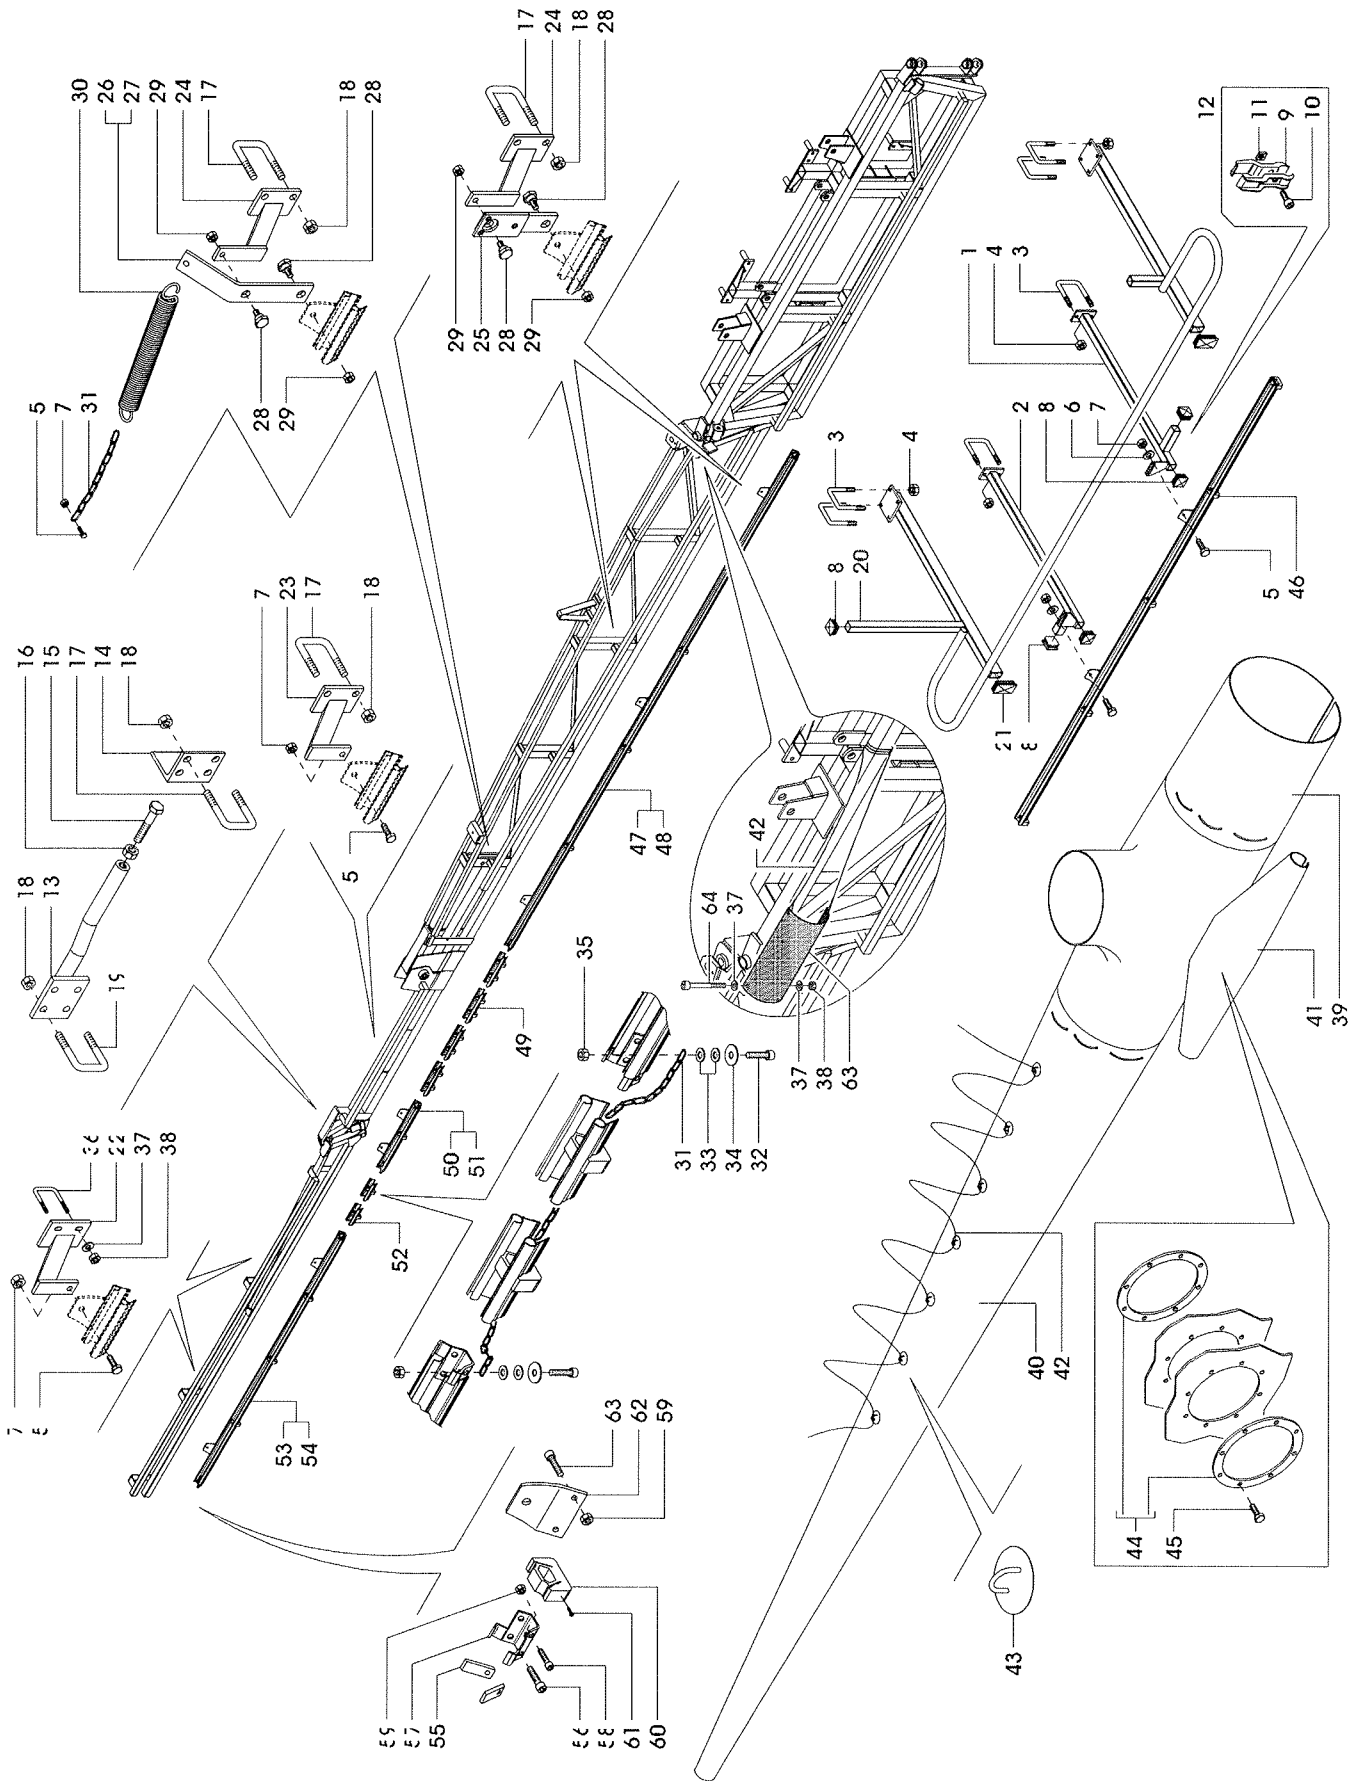

MANICA AD ARIA 16 MT. x KIT AIRASSISTED "NEW AIR".
16 MT. AIRASSISTED "NEW AIR" SLEEVE KIT.
MANCHE A AIR POUR KIT AIRASSISTED "NEW AIR" 16 MT.
16 MT. AIRASSISTED "NEW AIR" LUFTSACK SATZ.

GAMBETTI BARRE

Tav. N 68 50.3

MANICA AD ARIA 16 MT. x KIT AIRASSISTED "NEW AIR".
16 MT. AIRASSISTED "NEW AIR" SLEEVE KIT.
MANCHE A AIR POUR KIT AIRASSISTED "NEW AIR" 16 MT.
16 MT. AIRASSISTED "NEW AIR" LUFTSACK SATZ.

GAMBETTI BARRE

Tav. N 68 50.3