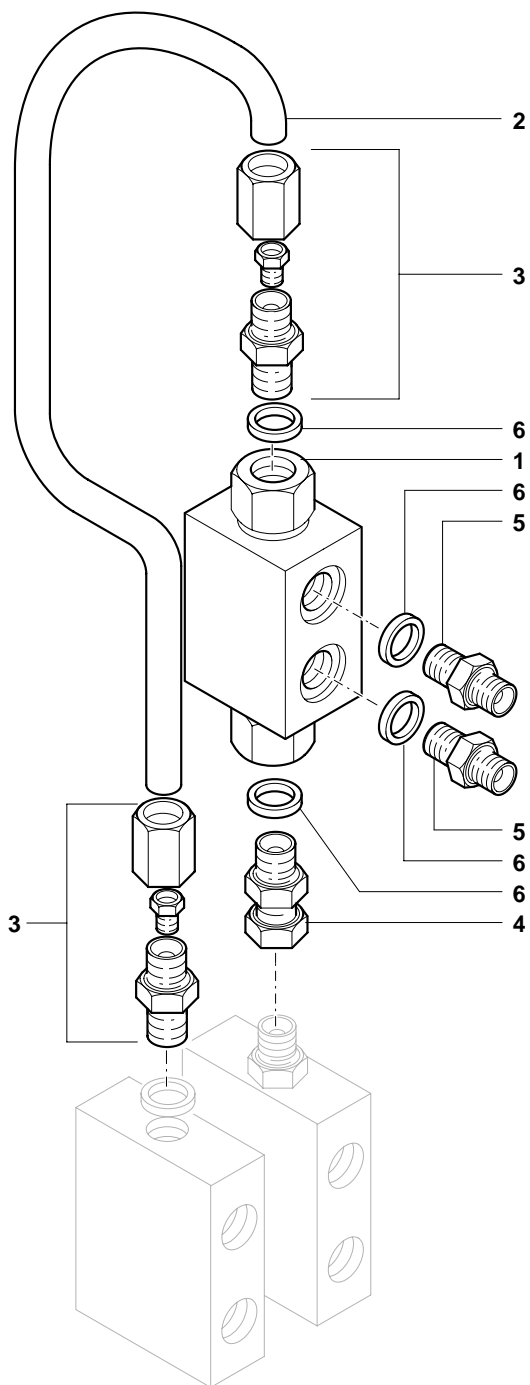

KIT VALVOLA DI BLOCCO PER KIT TUBI 1 FUNZ. BARRA
CHECK VALVE KIT FOR BOOM 1 FUNCTION HOSE KIT
KIT CLAPET ANTI-RETOUR POUR KIT TUYAUX 1 FONC.BARRE
RUCKSCHLAG-VENTIL-SATZ FÜR STANGE 1 FUNK. ROHR-SATZ

GAMBETTI **BARRE**

Tav.

N	51	08	

KIT VALVOLA DI BLOCCO PER KIT TUBI 1 FUNZ. BARRA
CHECK VALVE KIT FOR BOOM 1 FUNCTION HOSE KIT
KIT CLAPET ANTI-RETOUR POUR KIT TUYAUX 1 FONC.BARRE
RUCKSCHLAG-VENTIL-SATZ FÜR STANGE 1 FUNK. ROHR-SATZ

GAMBETTI **BARRE**

Tav. N 51 08

Pos.	Codice code	Descrizione	N. pz.	Description	Désignation	Bennenung
1	750300001	VALVOLA DI BLOCCO 1/4"	1	VALVE	VANNE	VENTIL
2	750300019Z	TUBO VALVOLA DI BLOCCO	1	HOSE	TUYAU	SCHLAUCH
3	740000037	RACCORDO IDR. ZINCATO 1/4"	2	FITTING	RACCORD	SCHLAUCHTÜLLE
4	740000023Z	GIUNZIONE GIREVOLE	1	NIPPLE	RACCORD	VERBINDUNG
5	740000013Z	NIPLES M-M 1/4"	2	NIPPLE M-M 1/4"	RACCORD M-M 1/4"	NIPPEL M-M 1/4"
6	600500001	GUARNIZIONE RAME 1/4"	4	SEAL	JOINT	KUPFER-DICHTUNG