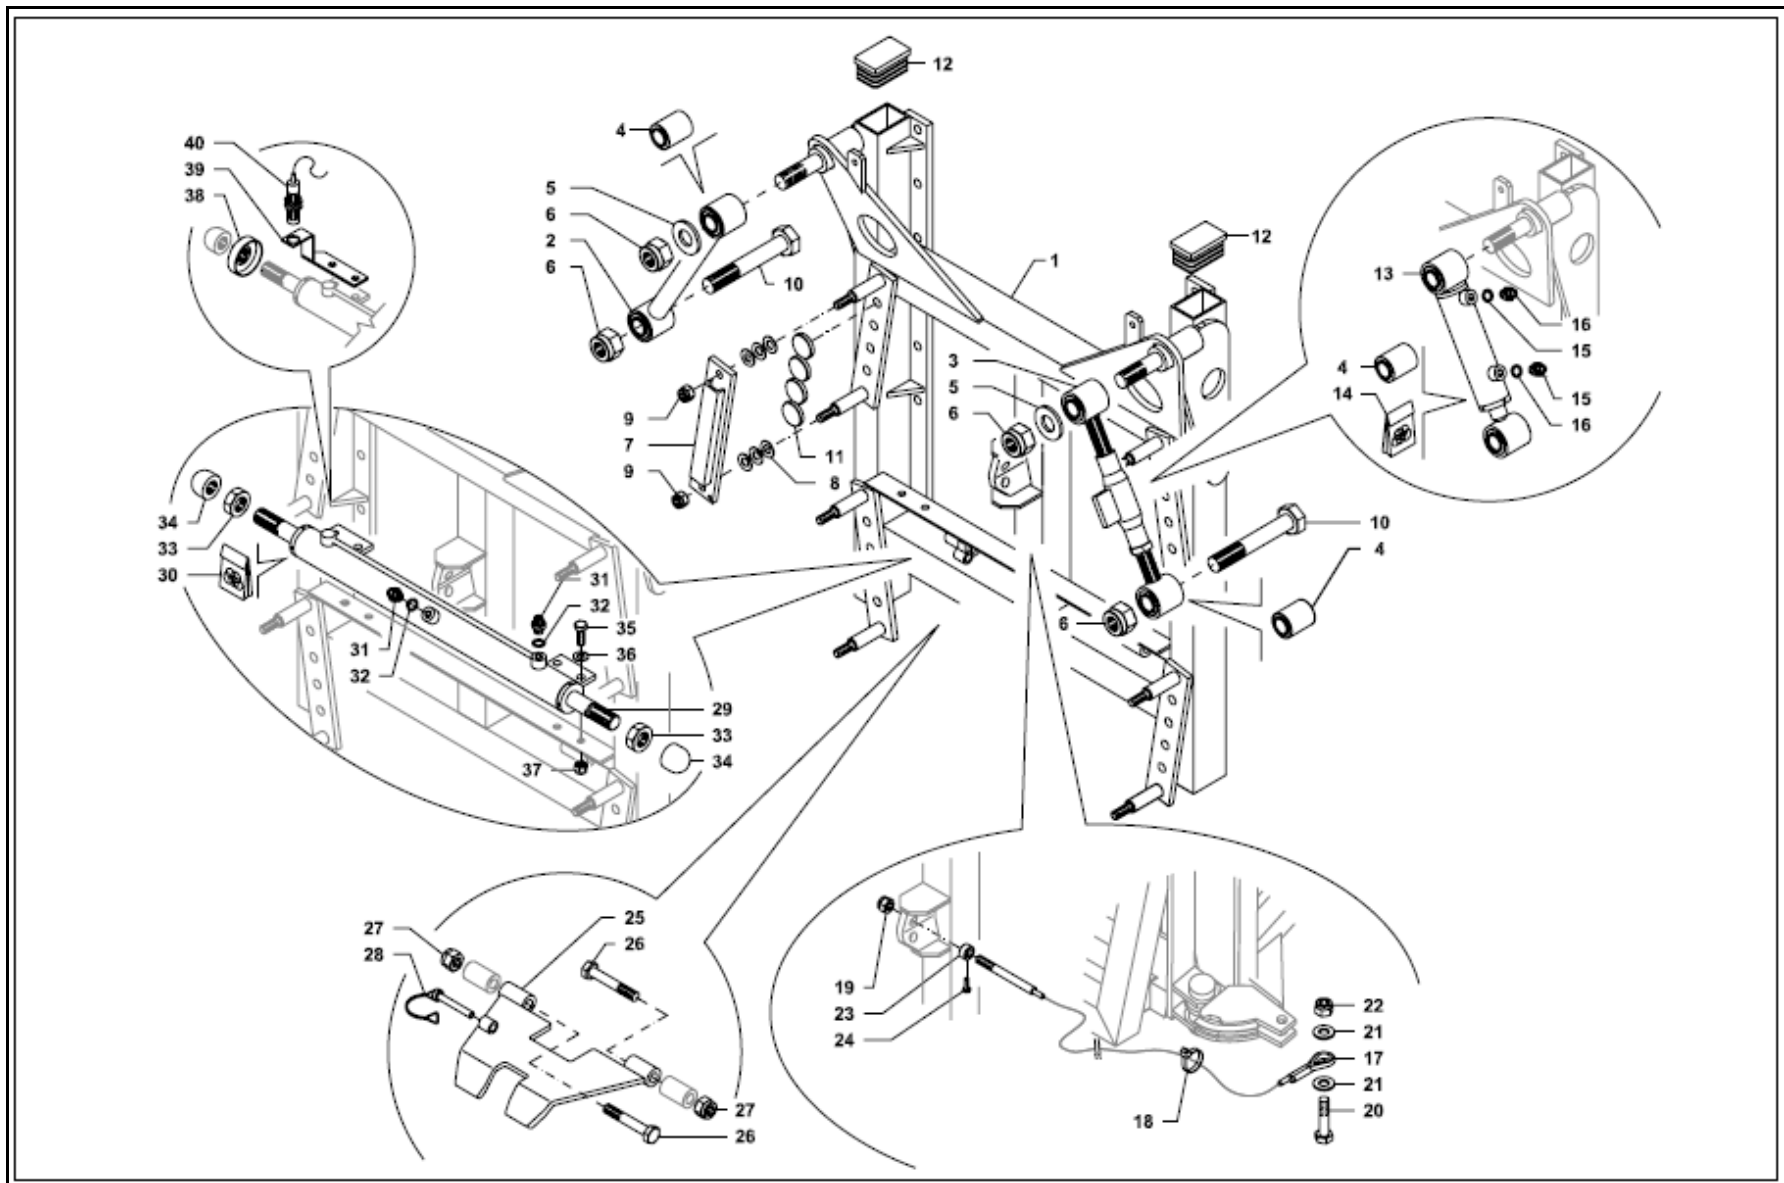

CROPLANDS PART NUMBERS: GBNEW-18/21C – Centre Section 12-21m

| Pos | Part No | Description | Qty |
|-----|--------------|-----------------------|-----|
| 1 | GBBG020409 | CENTRAL FRAME | 1 |
| 2 | GBBG024889 | CYLINDER 70MM | 2 |
| 3 | GBBG024892 | SEAL KIT | 2 |
| 4 | GB570500008Z | NIPPLE 1/4" 0.8MM | 4 |
| 5 | GB600500001 | COPPER WASHER | 4 |
| 6 | GB900324090Z | CYLINDER BOLT | 2 |
| 7 | GB905400024 | NYLOC NUT M24 | 2 |
| 8 | GB905200024Z | LOCK NUT M24 | 2 |
| 9 | GB500300025V | EXT STROKE LIMITER | 2 |
| 10 | GB920100034Z | BALL JOINT M24 | 2 |
| 11 | GB500100005 | PIN | 4 |
| 12 | GB500400004Z | WASHER | 8 |
| 13 | GB900710025Z | SCREW M10x25 | 8 |
| 14 | GB500100068Z | DAMPENER SHAFT | 2 |
| 15 | GB500400016Z | DAMPENER RETAINER | 2 |
| 16 | GB911634920 | BELLEVILLE WASHER M16 | 32 |
| 17 | GB905400016 | NYLOC NUT M16 | 2 |
| 18 | GB905500054 | DOME NUT M24 | 2 |
| 19 | GB919800020 | GREASE NIPPLE | 2 |
| 20 | GB201800415V | CENTRE RAIL SUPPORT | 1 |
| 21 | GB500500002Z | U-BOLT | 2 |
| 22 | GB905300010 | NUT | 4 |
| 23 | GB950130030 | BOOM END CAP | 2 |
| 24 | N/A | | |
| 25 | GB9550500500 | 5 HOLE TUBE | 1 |

| Pos | Part No | Description | Qty |
|---|---------------------|-----------------------------|----------|
| 26 | N/A | | |
| 27 | N/A | | |
| 28 | N/A | | |
| 29 | <i>GB201800065V</i> | <i>SAFETY STICKER PLATE</i> | <i>1</i> |
| 30A | GB500500004V | U-BOLT M6 | 3 |
| 30B | GB999900100 | SPRAY TUBE MOUNTING KIT | 3 |
| 31 | <i>GB905300006</i> | <i>NUT M6</i> | <i>6</i> |
| 32 | GB201800418V | BOOM TUBE BRACKET | 3 |
| 33 | A425130 | BOOM TUBE 2 PIECE CLAMP | 3 |
| 34 | <i>GB904506040X</i> | <i>SET SCREW M6x45</i> | <i>6</i> |
| <p>NOTE</p> <p><i>Parts in italics are non-stock items and may need to be ordered.</i></p> | | | |