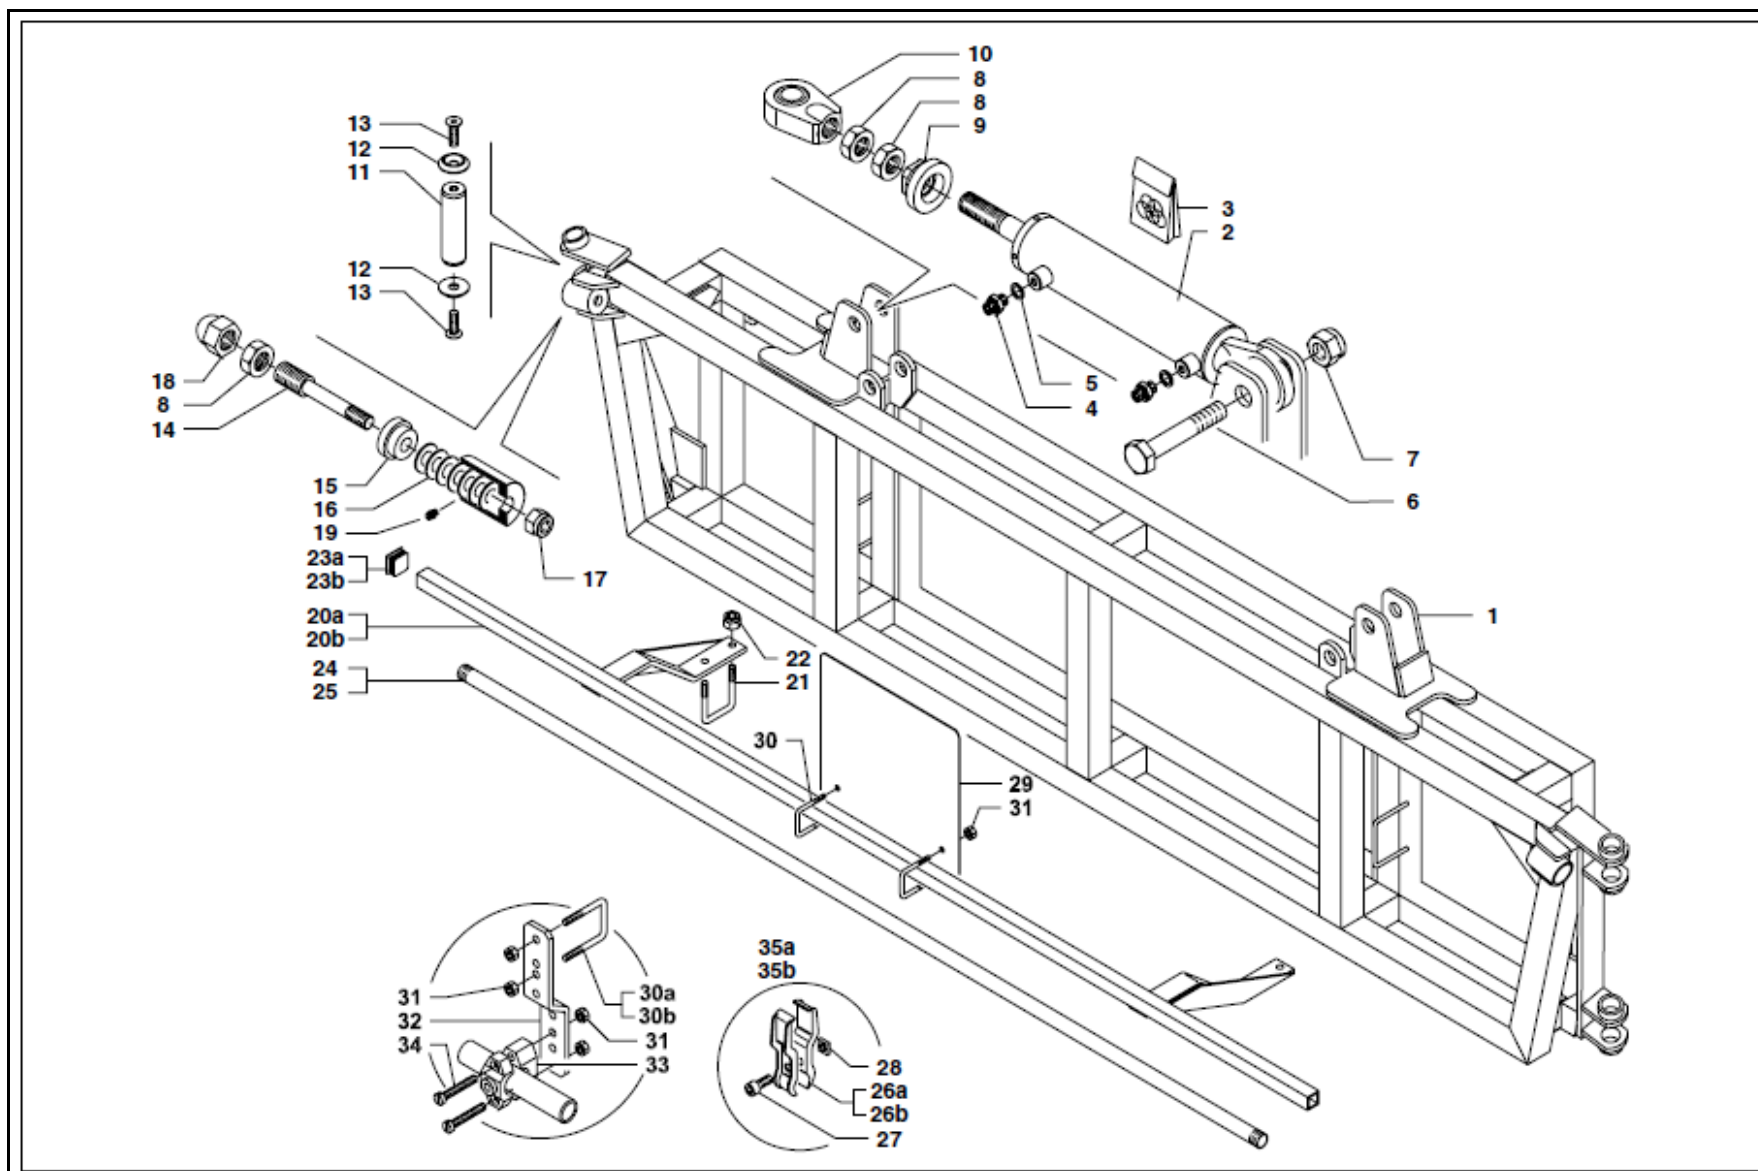

CROPLANDS PART NUMBERS: GBNEW-18/21C – Centre Section 12-21m

| Pos | Part No | Description | Qty |
|-----|--------------|-----------------------|-----|
| 1 | GBBG020409 | CENTRAL FRAME | 1 |
| 2 | GBBG024889 | CYLINDER 70MM | 2 |
| 3 | GBBG024892 | SEAL KIT | 2 |
| 4 | GB570500008Z | NIPPLE 1/4" 0.8MM | 4 |
| 5 | GB600500001 | COPPER WASHER | 4 |
| 6 | GB900324090Z | CYLINDER BOLT | 2 |
| 7 | GB905400024 | NYLOC NUT M24 | 2 |
| 8 | GB905200024Z | LOCK NUT M24 | 2 |
| 9 | GB500300025V | EXT STROKE LIMITER | 2 |
| 10 | GB920100034Z | BALL JOINT M24 | 2 |
| 11 | GB500100005 | PIN | 4 |
| 12 | GB500400004Z | WASHER | 8 |
| 13 | GB900710025Z | SCREW M10x25 | 8 |
| 14 | GB500100068Z | DAMPENER SHAFT | 2 |
| 15 | GB500400016Z | DAMPENER RETAINER | 2 |
| 16 | GB911634920 | BELLEVILLE WASHER M16 | 32 |
| 17 | GB905400016 | NYLOC NUT M16 | 2 |
| 18 | GB905500054 | DOME NUT M24 | 2 |
| 19 | GB919800020 | GREASE NIPPLE | 2 |
| 20 | GB201800415V | CENTRE RAIL SUPPORT | 1 |
| 21 | GB500500002Z | U-BOLT | 2 |
| 22 | GB905300010 | NUT | 4 |
| 23 | GB950130030 | BOOM END CAP | 2 |
| 24 | N/A | | |
| 25 | GB9550500500 | 5 HOLE TUBE | 1 |

| Pos | Part No | Description | Qty |
|---|---------------------|-----------------------------|----------|
| 26 | N/A | | |
| 27 | N/A | | |
| 28 | N/A | | |
| 29 | <i>GB201800065V</i> | <i>SAFETY STICKER PLATE</i> | <i>1</i> |
| 30A | GB500500004V | U-BOLT M6 | 3 |
| 30B | GB999900100 | SPRAY TUBE MOUNTING KIT | 3 |
| 31 | <i>GB905300006</i> | <i>NUT M6</i> | <i>6</i> |
| 32 | GB201800418V | BOOM TUBE BRACKET | 3 |
| 33 | A425130 | BOOM TUBE 2 PIECE CLAMP | 3 |
| 34 | <i>GB904506040X</i> | <i>SET SCREW M6x45</i> | <i>6</i> |
| <p>NOTE</p> <p><i>Parts in italics are non-stock items and may need to be ordered.</i></p> | | | |